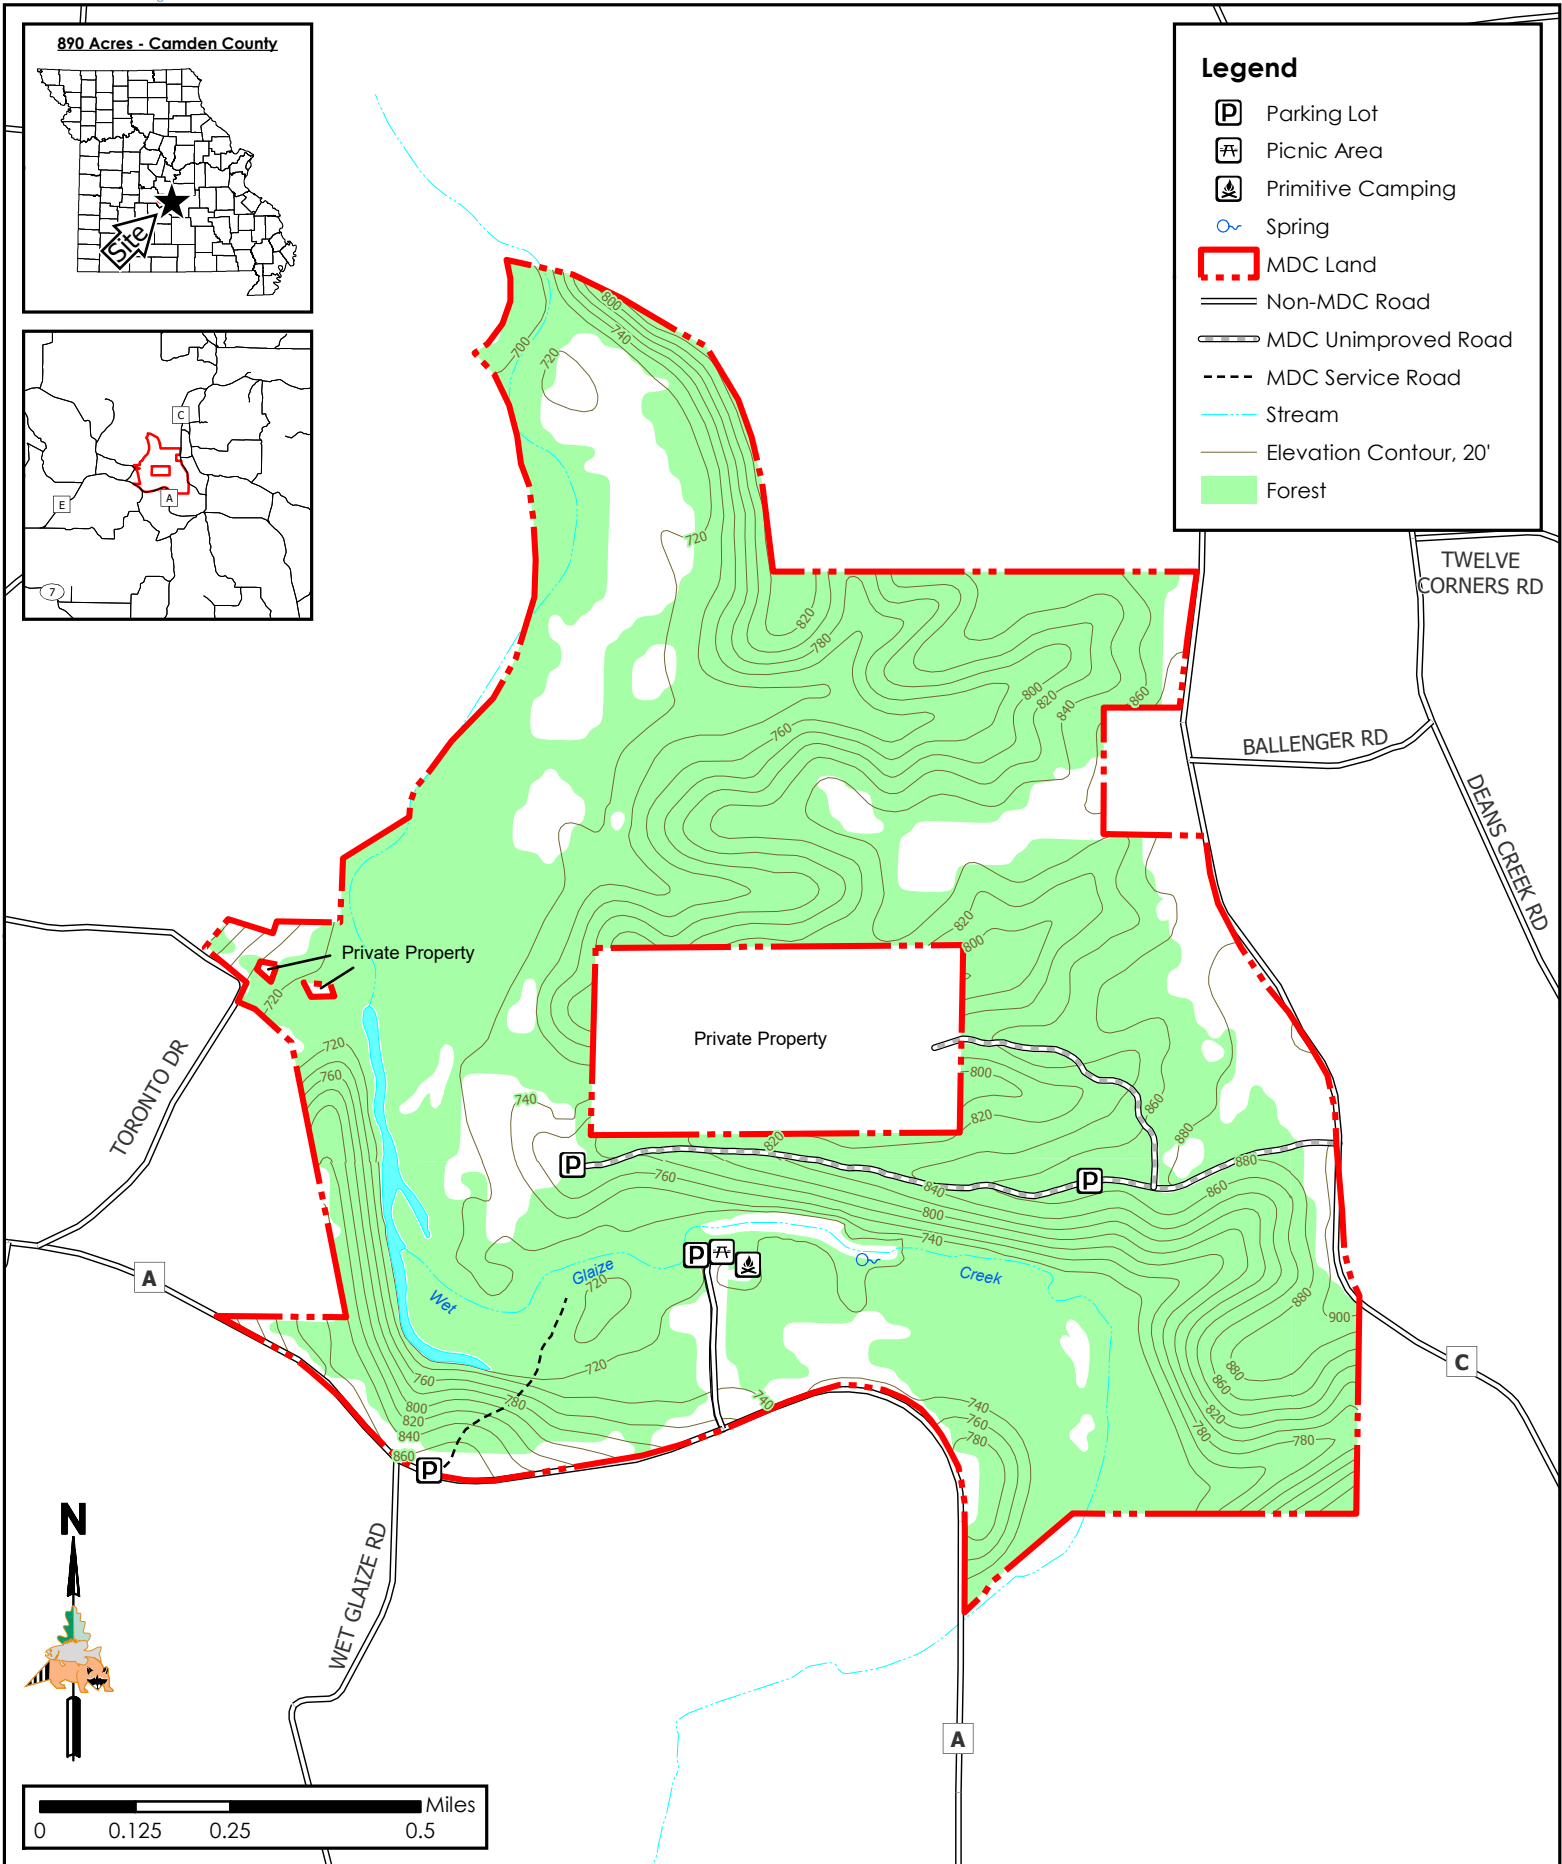

Toronto Springs Conservation Area

Conservation Commission of the State of Missouri ©

Last Updated - 7/30/2020

Legend

- Parking Lot
- Picnic Area
- Primitive Camping
- Spring
- MDC Land
- Non-MDC Road
- MDC Unimproved Road
- MDC Service Road
- Stream
- Elevation Contour, 20'
- Forest

MAP DISCLAIMER: Although all data in this map have been compiled by the Missouri Department of Conservation, no warranty, expressed or implied, is made by the department as to the accuracy of the data and related materials. The act of distribution shall not constitute any such warranty, and no responsibility is assumed by the department in the use of these data or related materials.