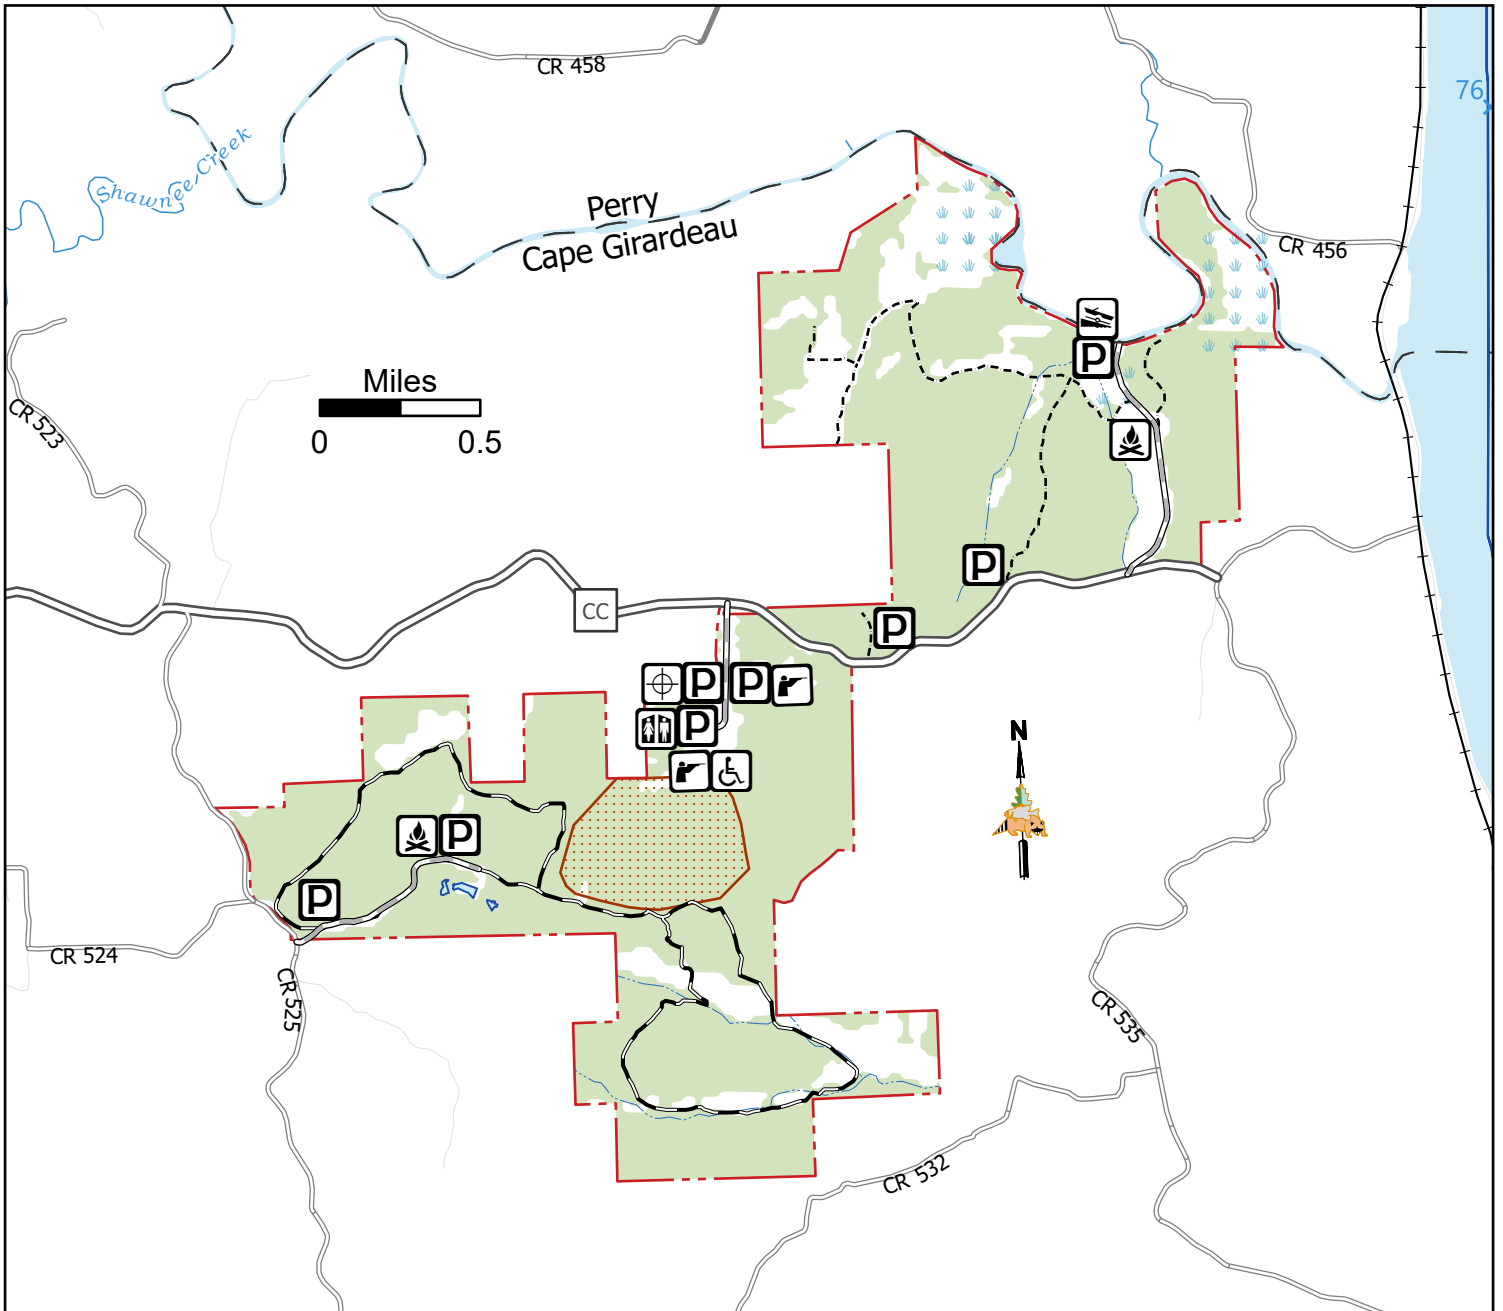

# Apple Creek Conservation Area

2,100 acres in Cape Girardeau County (Last Updated:1/16/2026)

Conservation Commission of the State of Missouri ©

## Legend

- Archery Range
- Rifle & Pistol Range
- Privy
- Parking
- Disabled Accessible
- Camping site
- Concrete Boat Ramp
- Service Road
- Hiking/Biking/Equestrian Trail
- Stream
- MDC Land
- Shooting Range Safety Zone
- MDC Managed Waterbody
- Surface Water
- Wetland
- Forest

MAP DISCLAIMER: Although all data in this map have been compiled by the Missouri Department of Conservation, no warranty, expressed or implied, is made by the department as to the accuracy of the data and related materials. The act of distribution shall not constitute any such warranty, and no responsibility is assumed by the department in the use of these data or related materials.