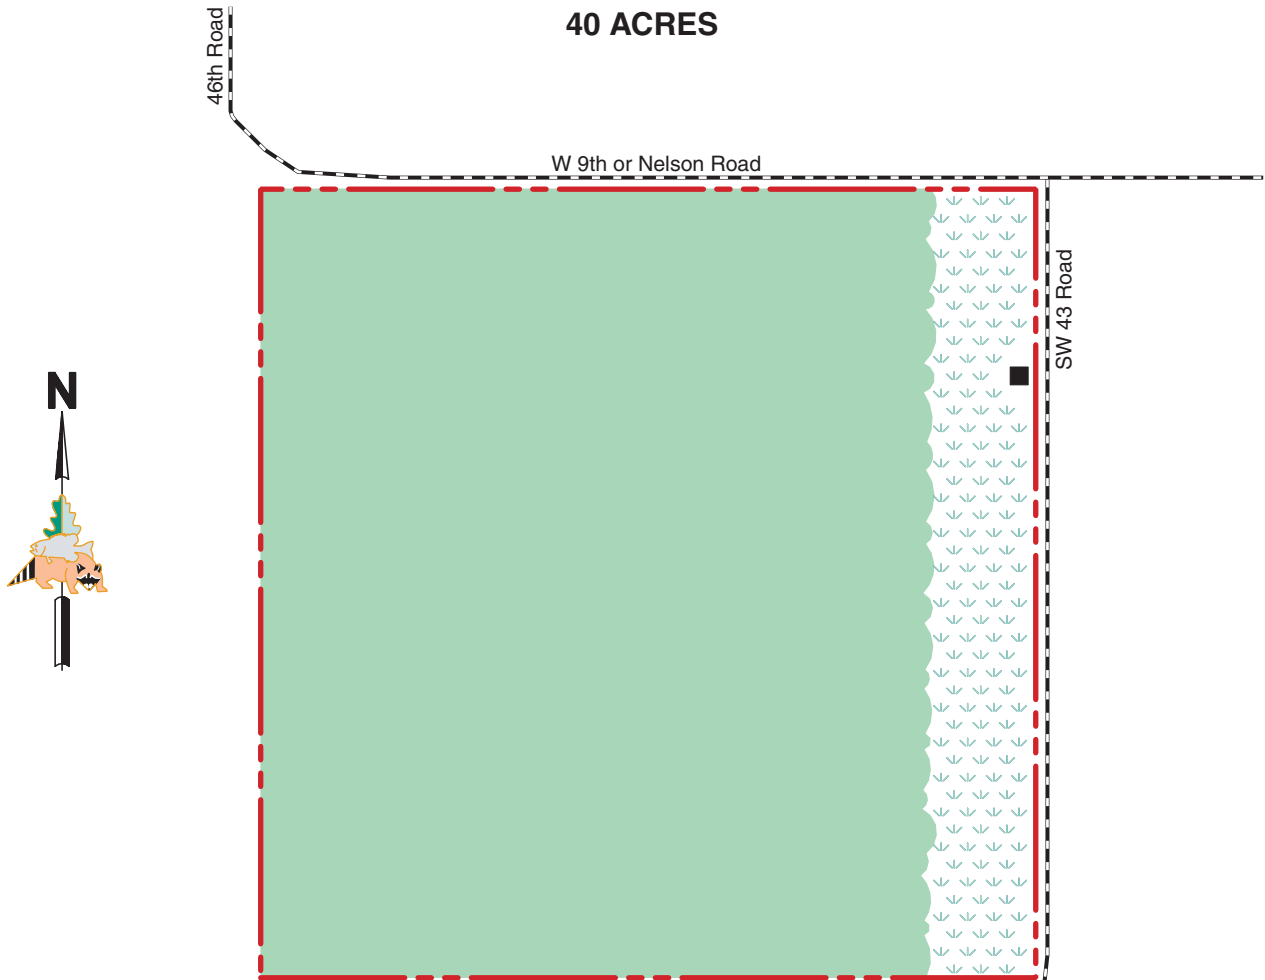

# WILFRID V. AND ANNA C. KNEIB MEMORIAL CONSERVATION AREA

BUCHANAN COUNTY  
40 ACRES

## VICINITY MAP

## LEGEND

- Boundary
- Paved Road
- Gravel Road
- Parking Lot
- Forest
- Native Warm-Season Grass Plot

## SCALE

To  
St. Joseph →