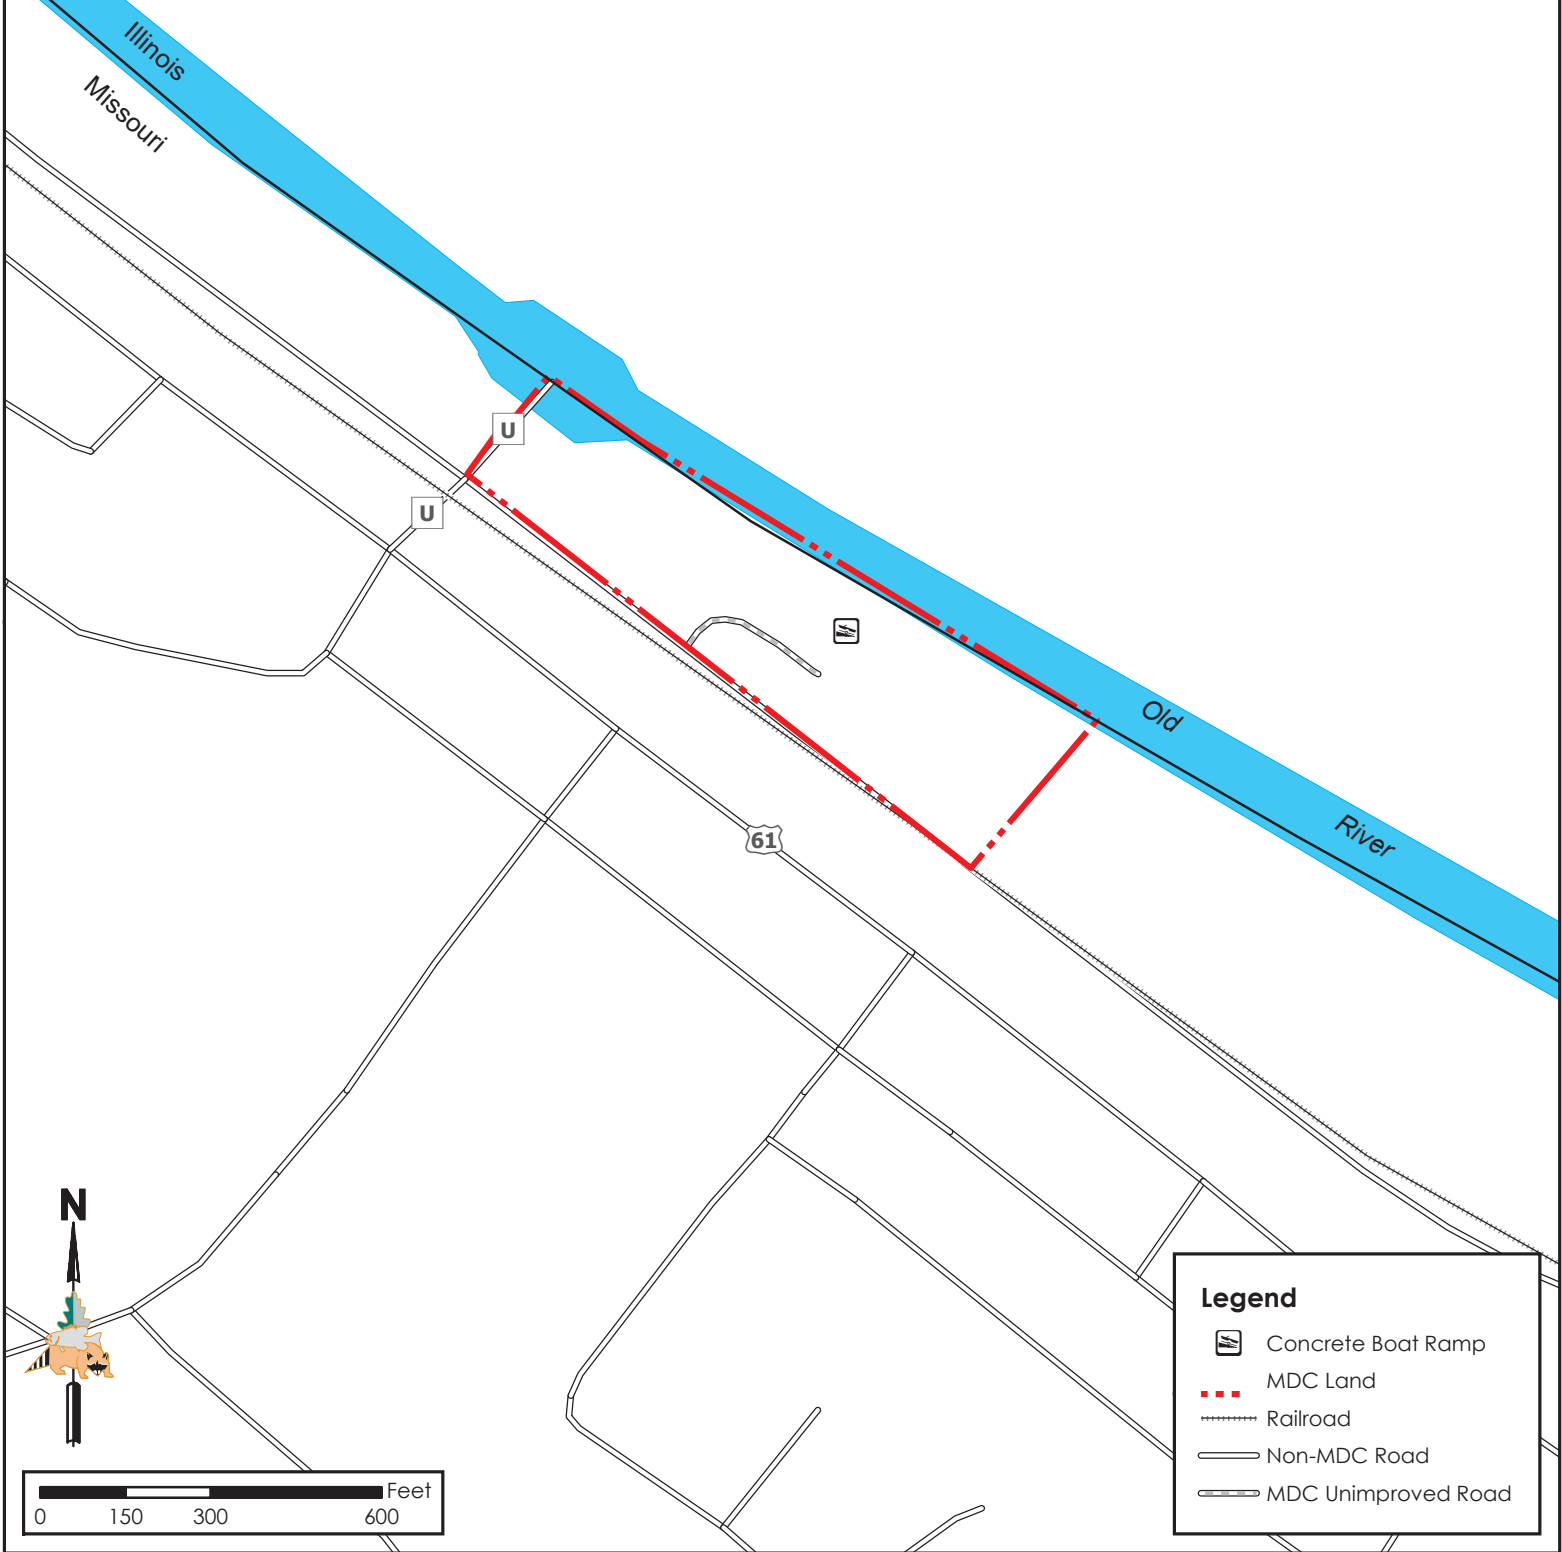

St Mary Access

Conservation Commission of the State of Missouri ©

Last Updated - 7/2/2019

Legend

- Concrete Boat Ramp
- MDC Land
- Railroad
- Non-MDC Road
- MDC Unimproved Road

MAP DISCLAIMER: Although all data in this map have been compiled by the Missouri Department of Conservation, no warranty, expressed or implied, is made by the department as to the accuracy of the data and related materials. The act of distribution shall not constitute any such warranty, and no responsibility is assumed by the department in the use of these data or related materials.