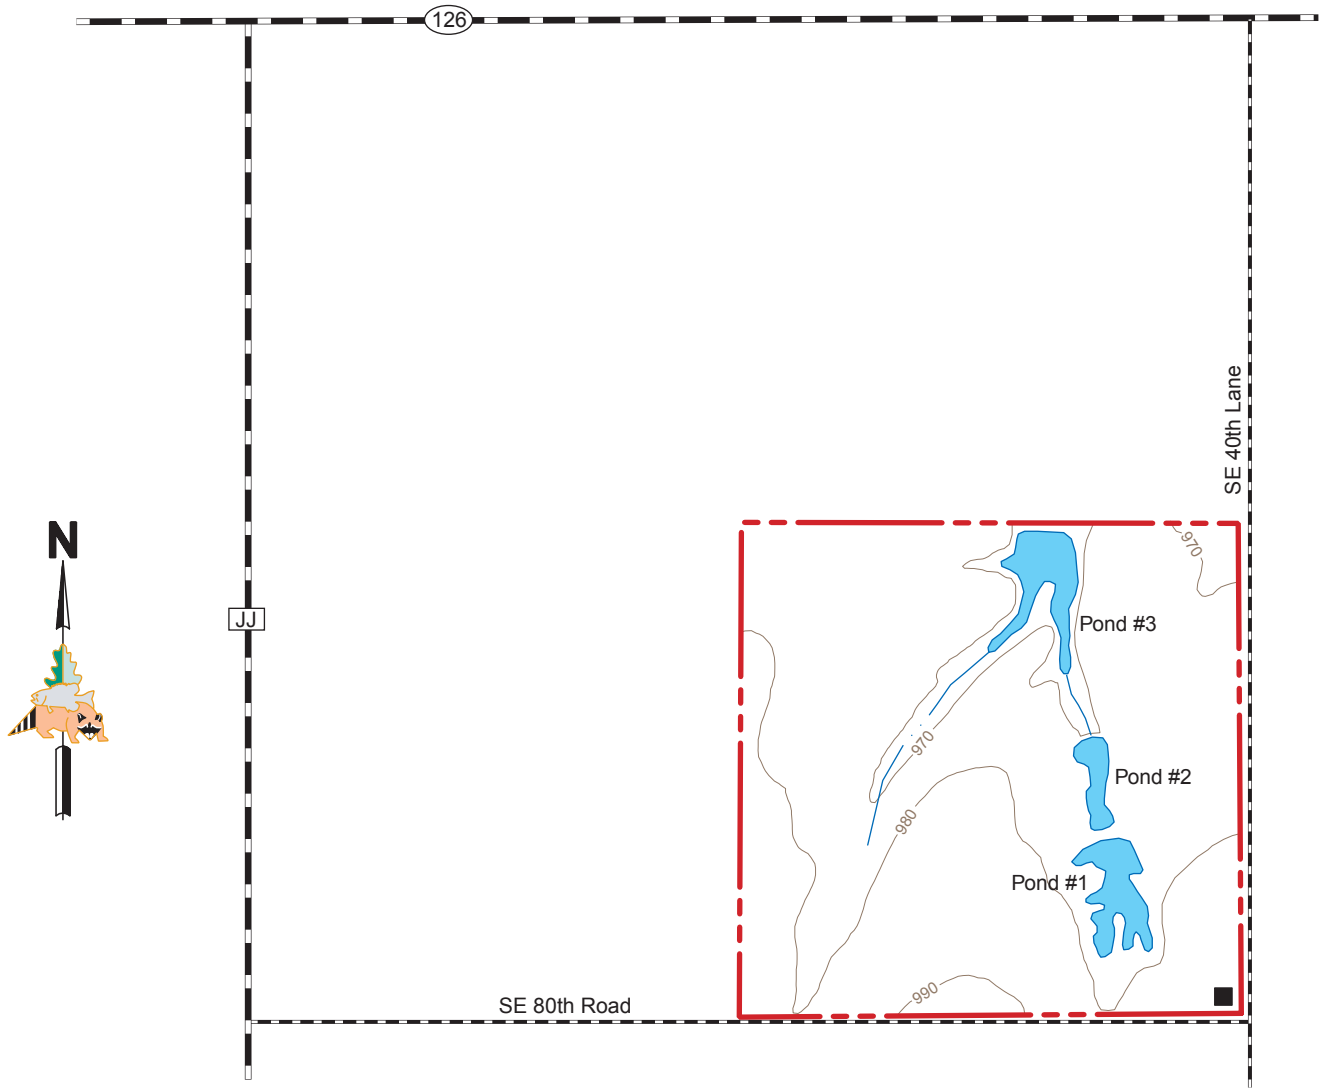

DORRIS CREEK PRAIRIE CONSERVATION AREA

BARTON COUNTY
160 ACRES

VICINITY MAP

LEGEND

- Boundary
- Paved Road
- Gravel Road
- Drainage
- Parking Lot
- Topography

SCALE