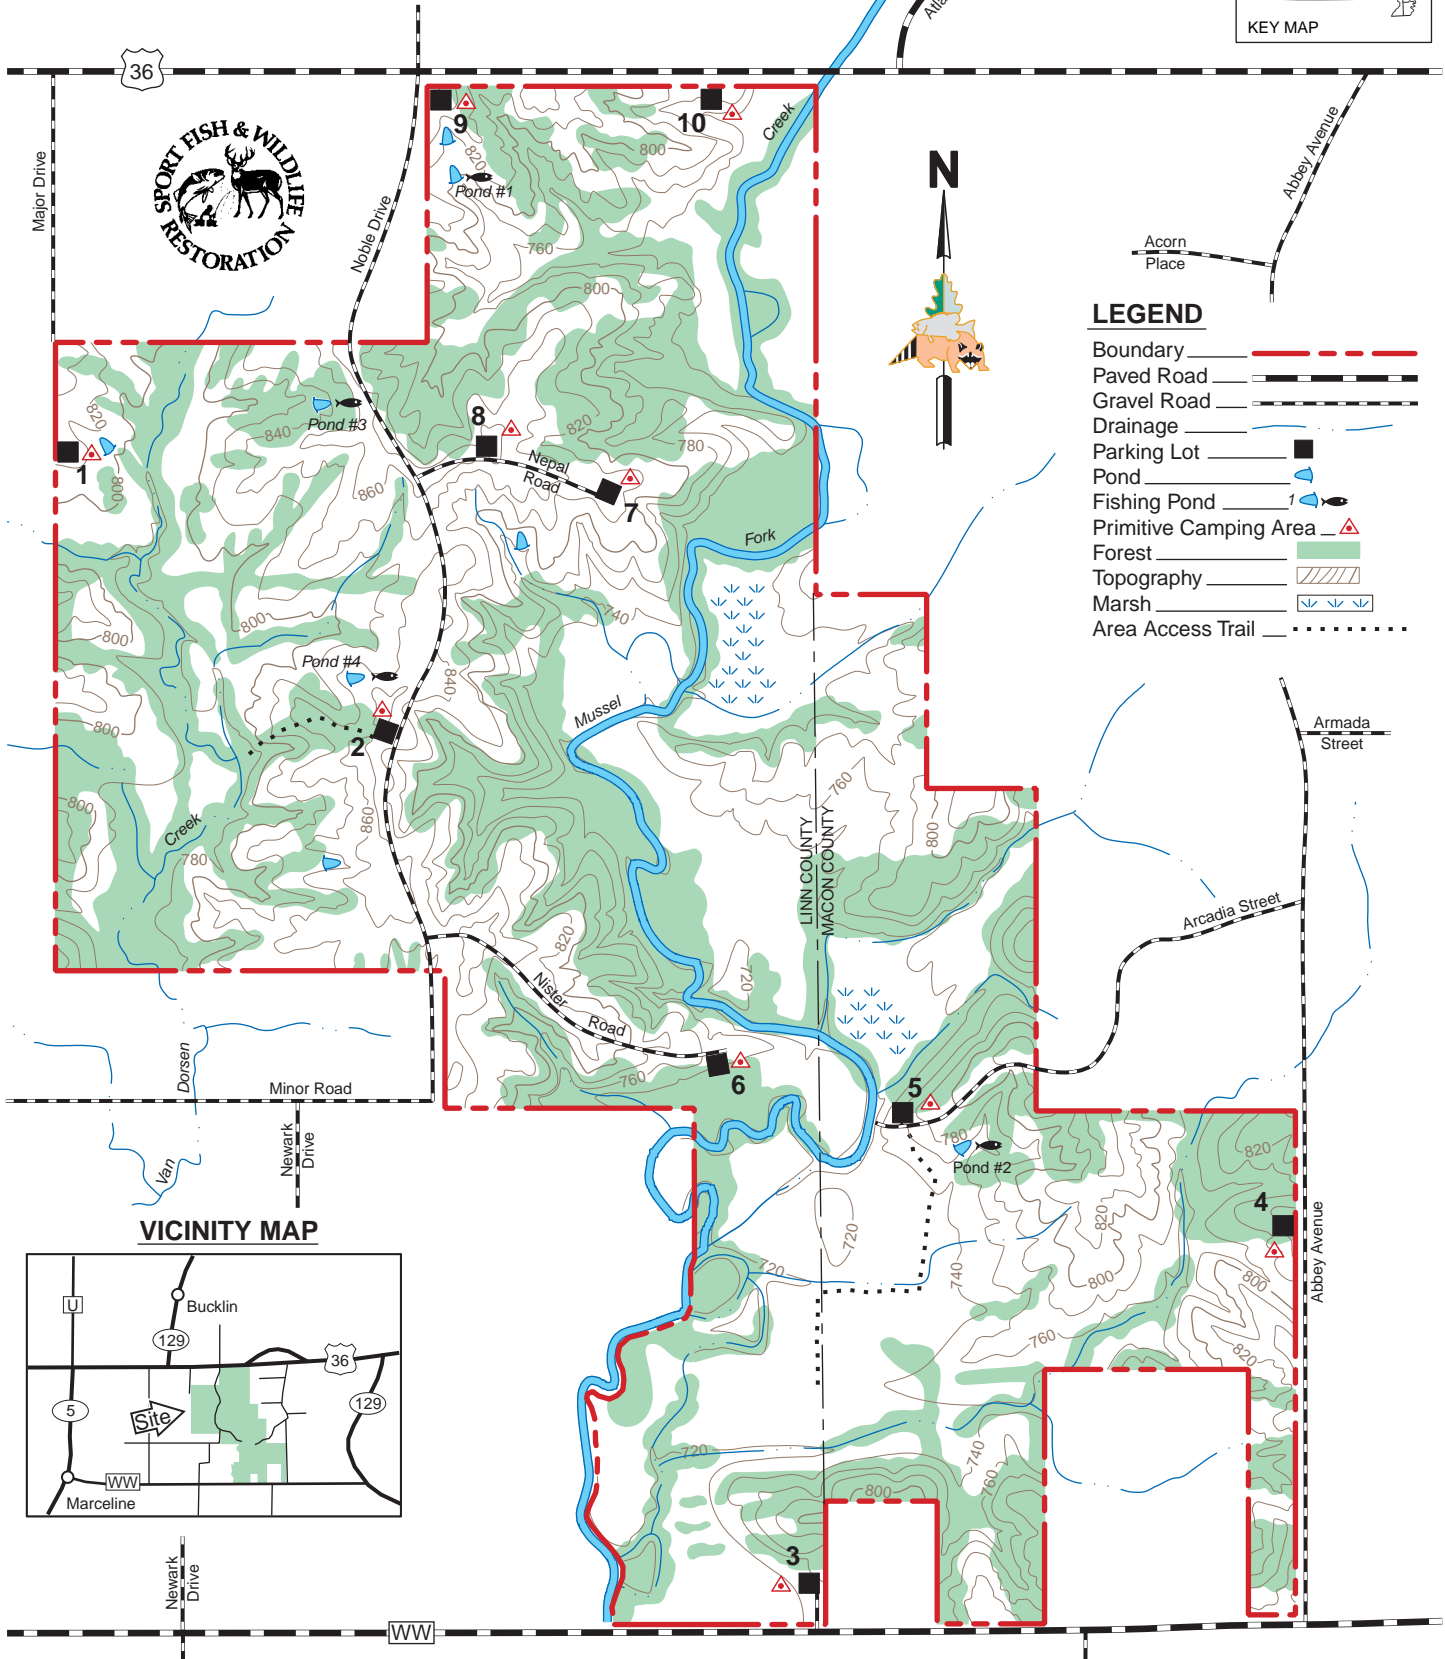

MUSSEL FORK CONSERVATION AREA

LINN AND MACON COUNTIES
2,440 ACRES

- LEGEND**
- Boundary _____
 - Paved Road _____
 - Gravel Road _____
 - Drainage _____
 - Parking Lot _____
 - Pond _____
 - Fishing Pond _____
 - Primitive Camping Area _____
 - Forest _____
 - Topography _____
 - Marsh _____
 - Area Access Trail _____