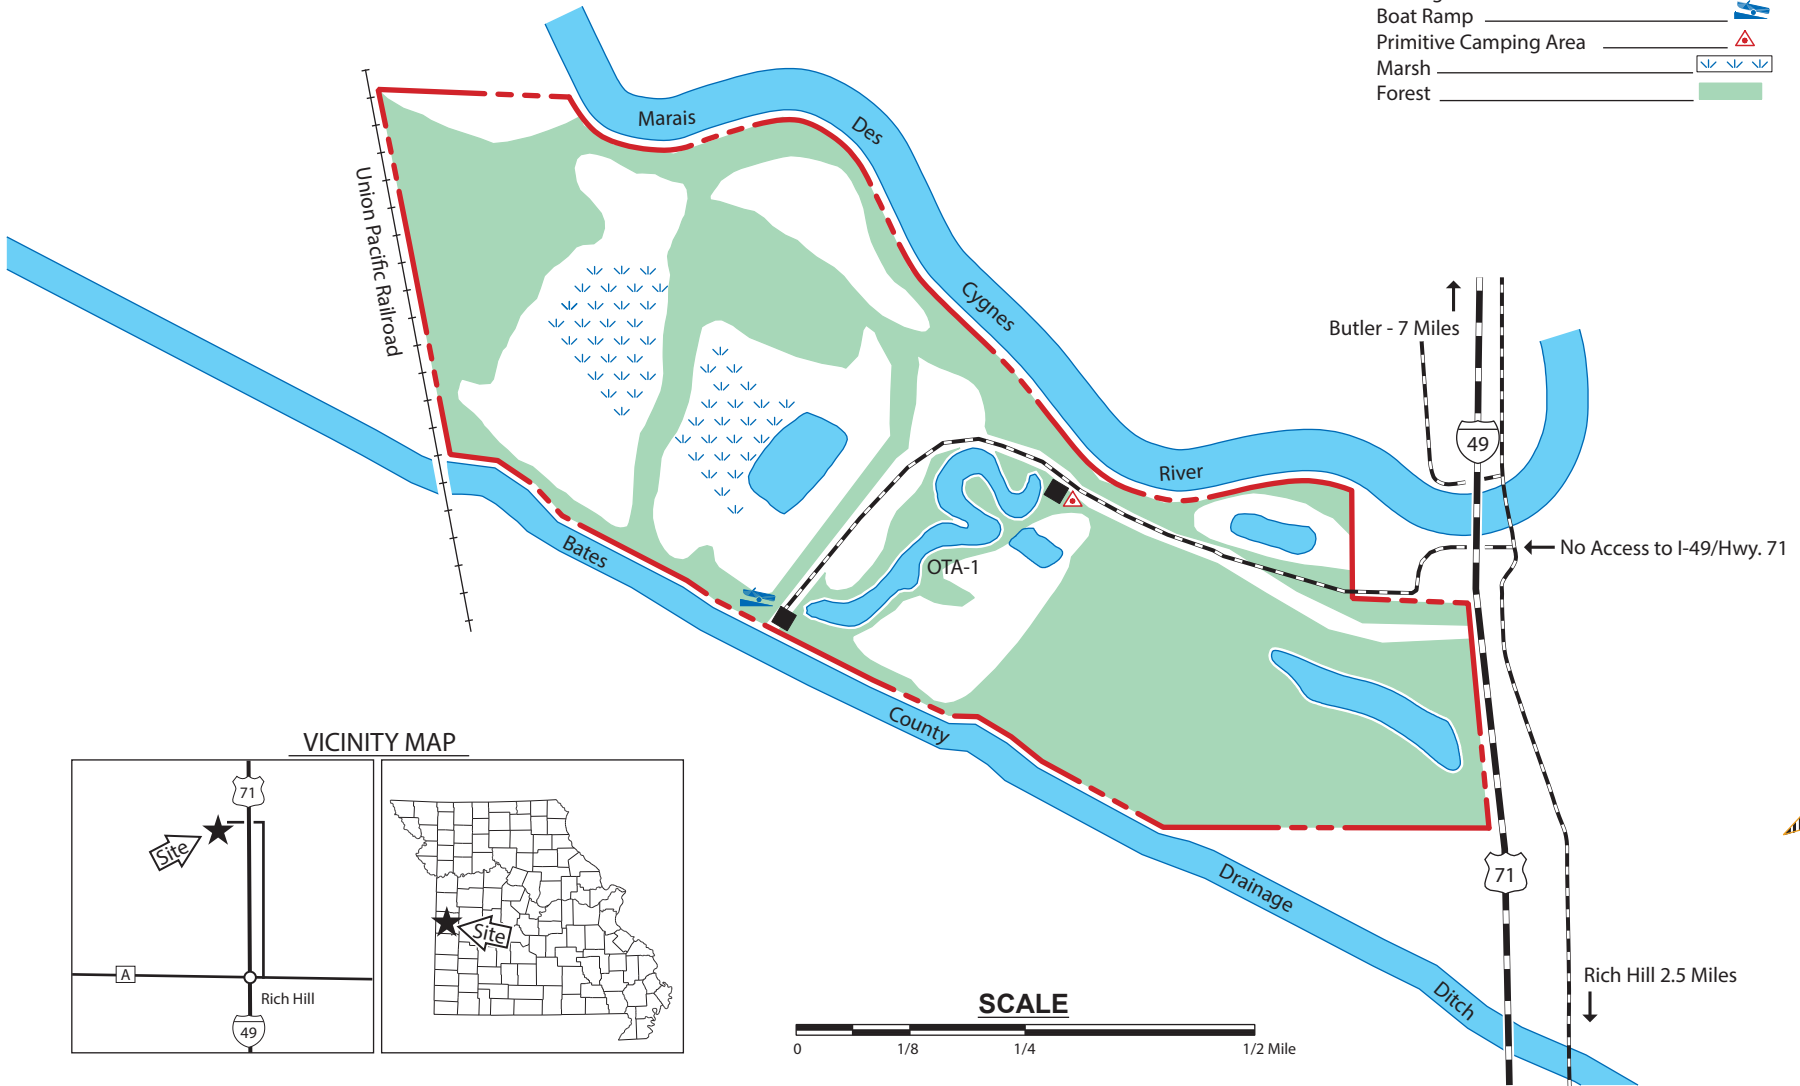

OLD TOWN ACCESS

BATES COUNTY
310 ACRES

LEGEND

- Boundary
- Paved Road
- Gravel Road
- Parking Lot
- Boat Ramp
- Primitive Camping Area
- Marsh
- Forest

VICINITY MAP