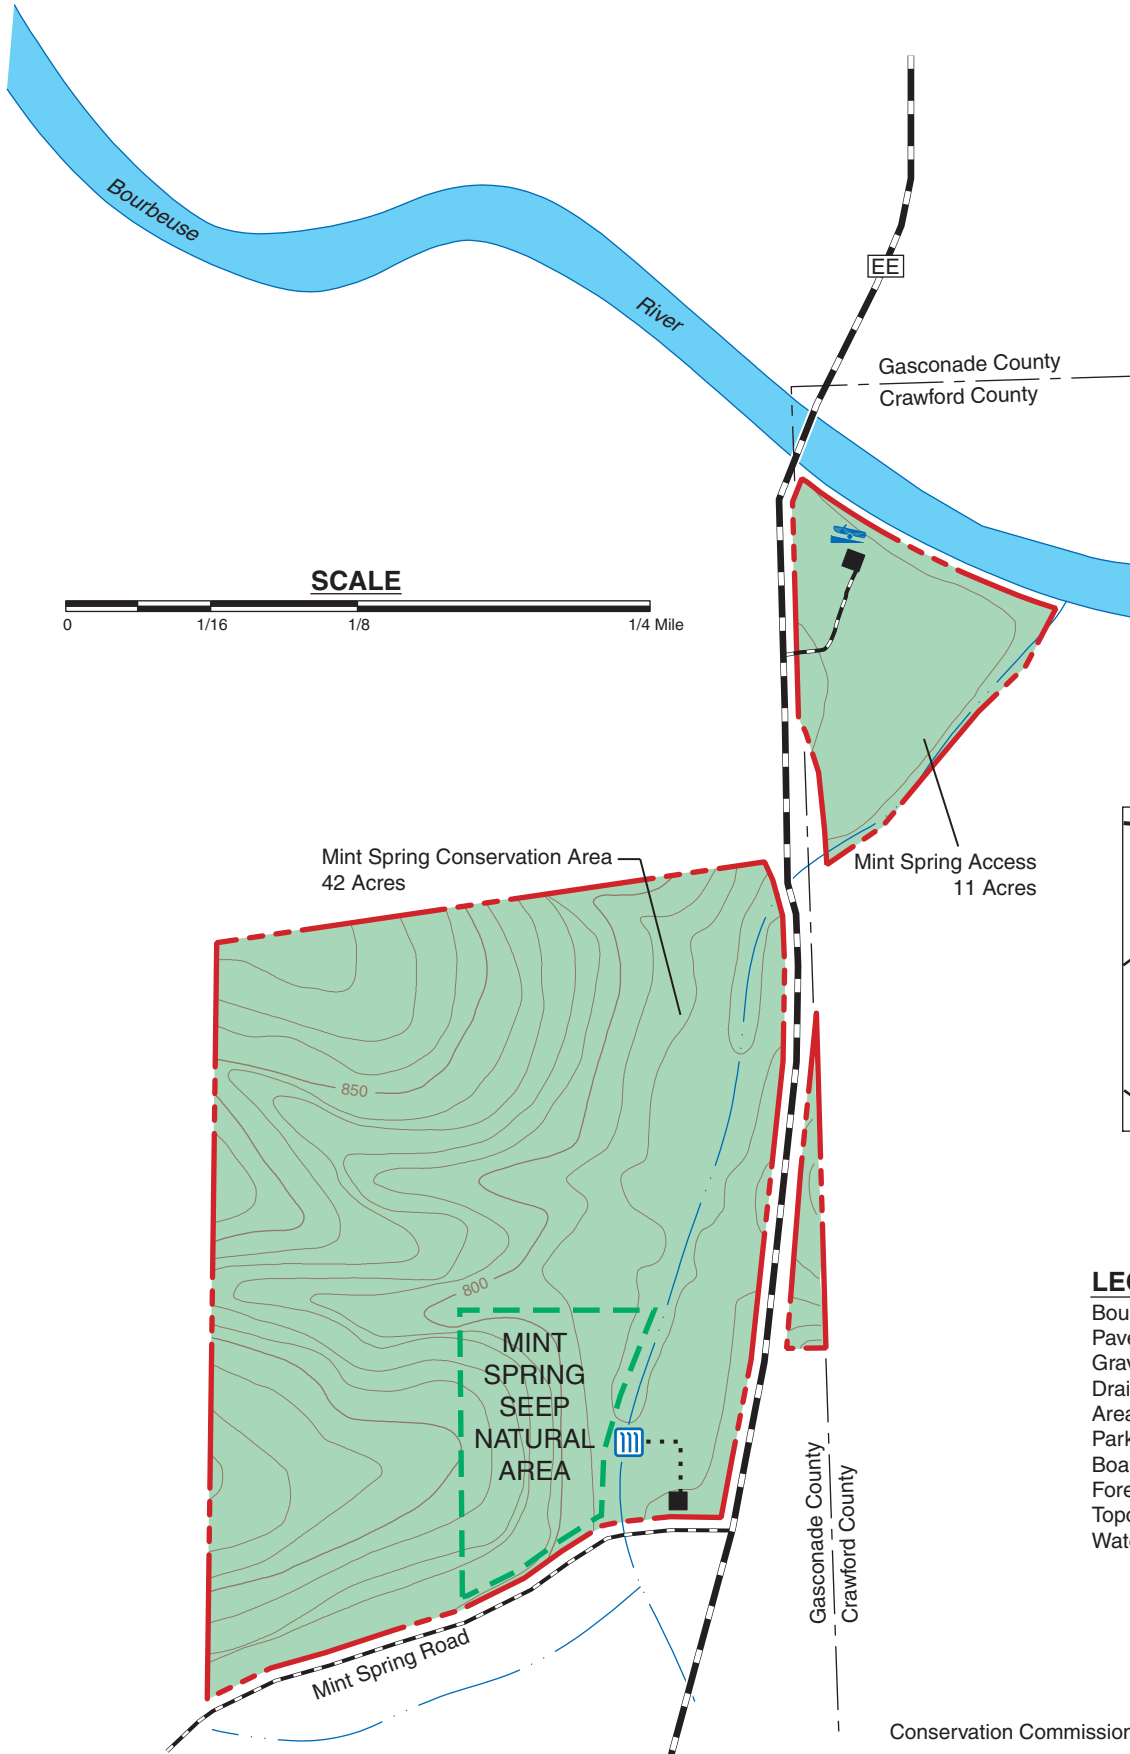

# MINT SPRING CONSERVATION AREA AND MINT SPRING ACCESS

CRAWFORD & GASCONADE COUNTY

### VICINITY MAP

### LEGEND

- Boundary
- Paved Road
- Gravel Road
- Drainage
- Area Access Trail
- Parking Lot
- Boat Ramp
- Forest
- Topography
- Waterfall