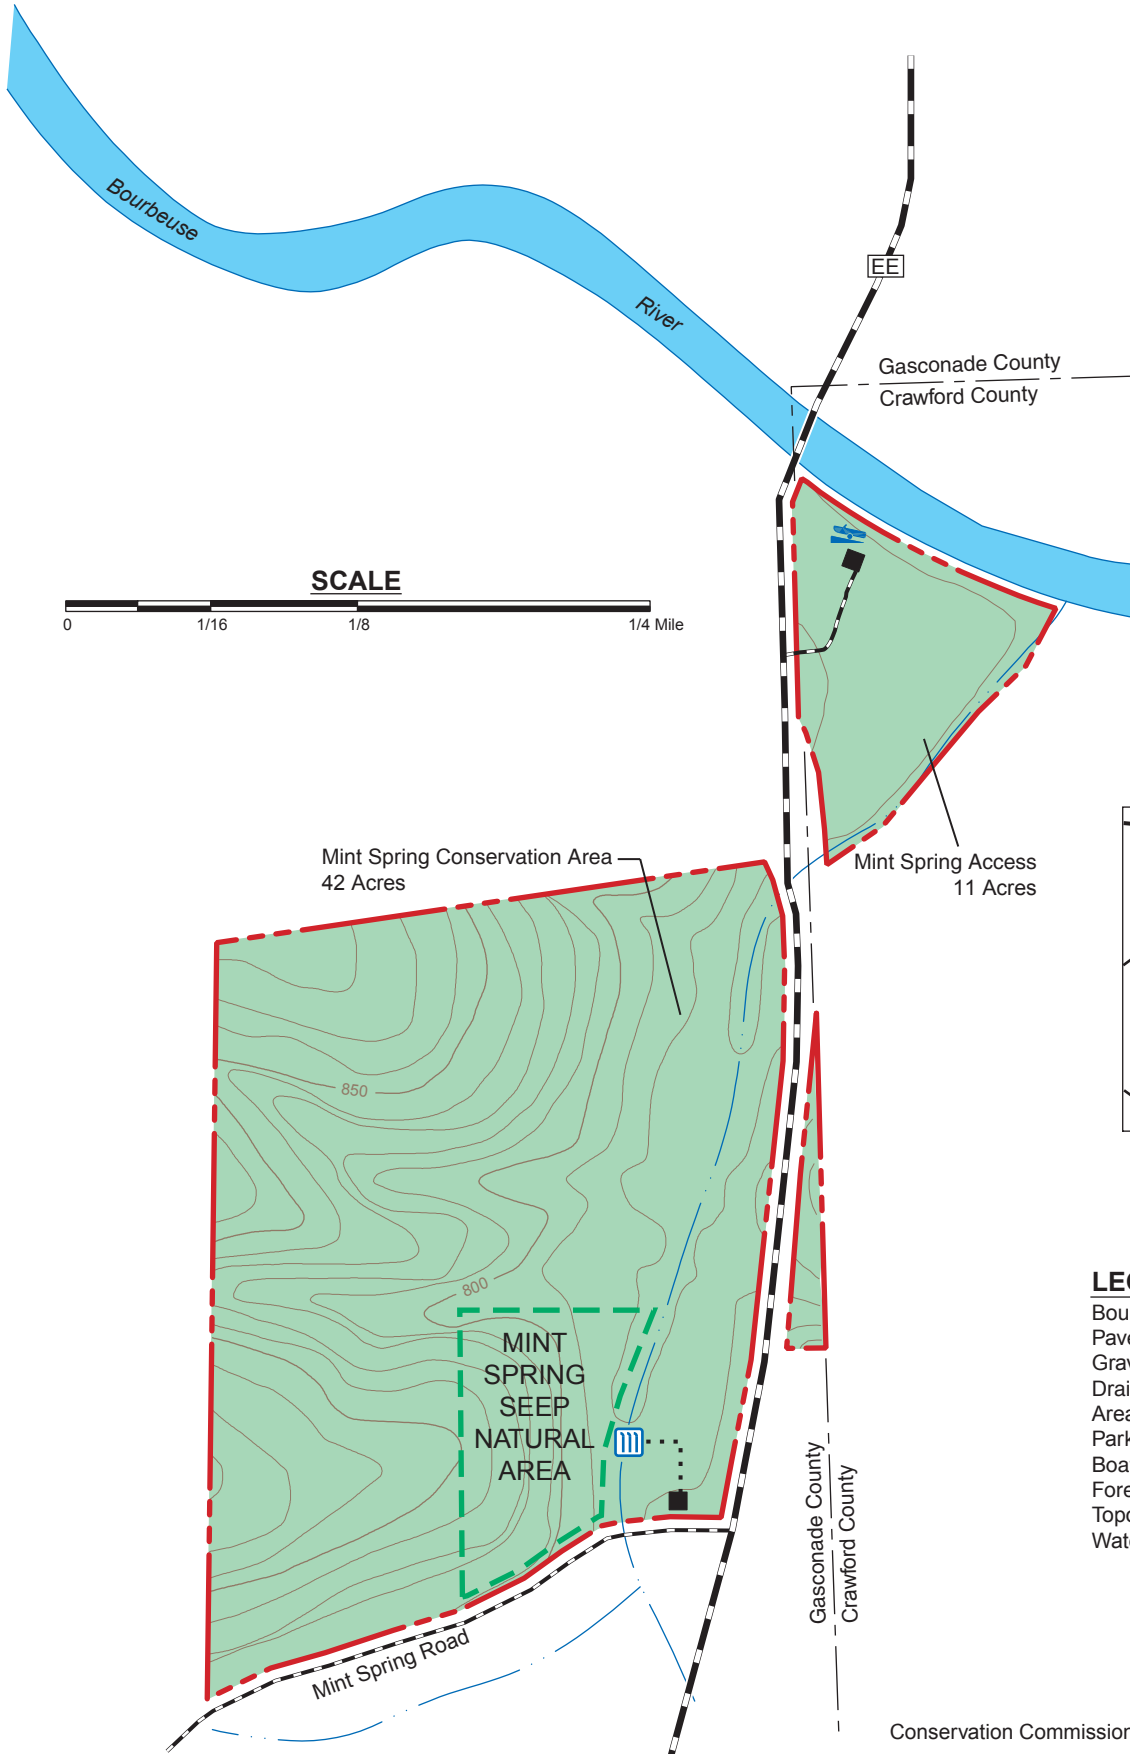

MINT SPRING CONSERVATION AREA AND MINT SPRING ACCESS

CRAWFORD & GASCONADE COUNTY

LEGEND

Boundary	
Paved Road	
Gravel Road	
Drainage	
Area Access Trail	
Parking Lot	
Boat Ramp	
Forest	
Topography	
Waterfall	