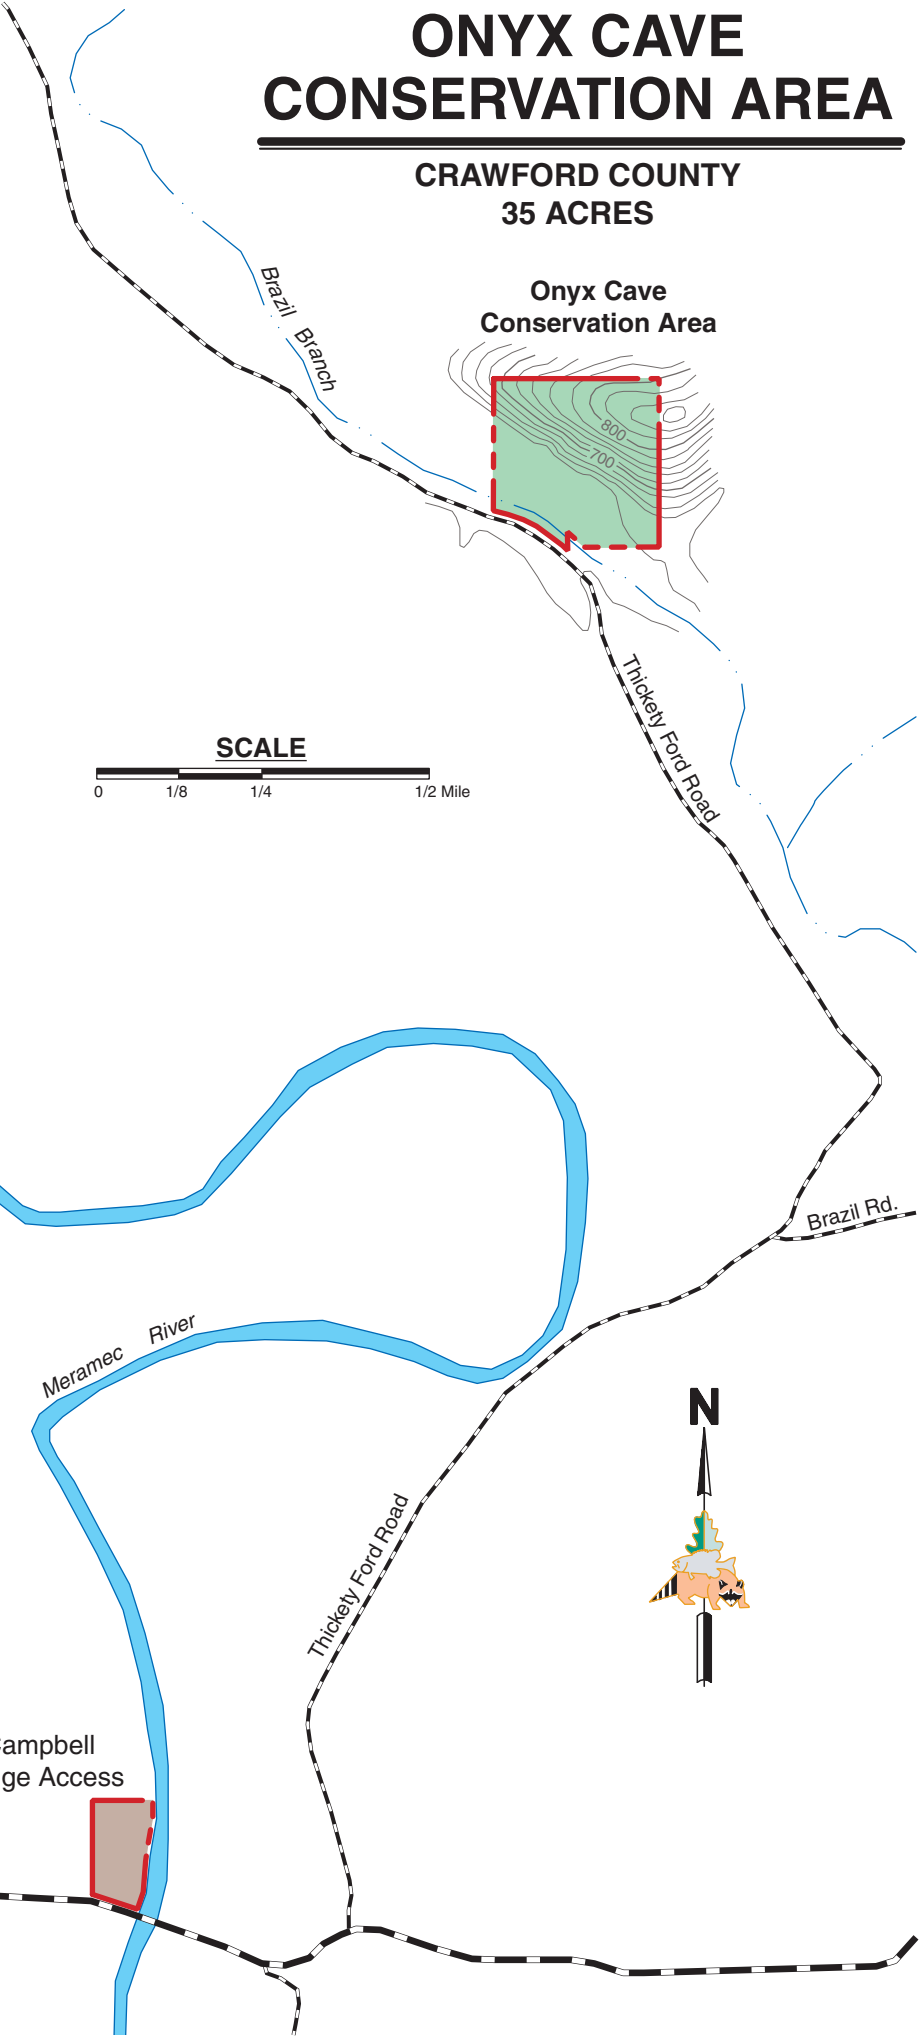

ONYX CAVE CONSERVATION AREA

CRAWFORD COUNTY
35 ACRES

VICINITY MAP

SCALE

LEGEND

- Boundary
- Paved Road
- Gravel Road
- Forest
- Topography