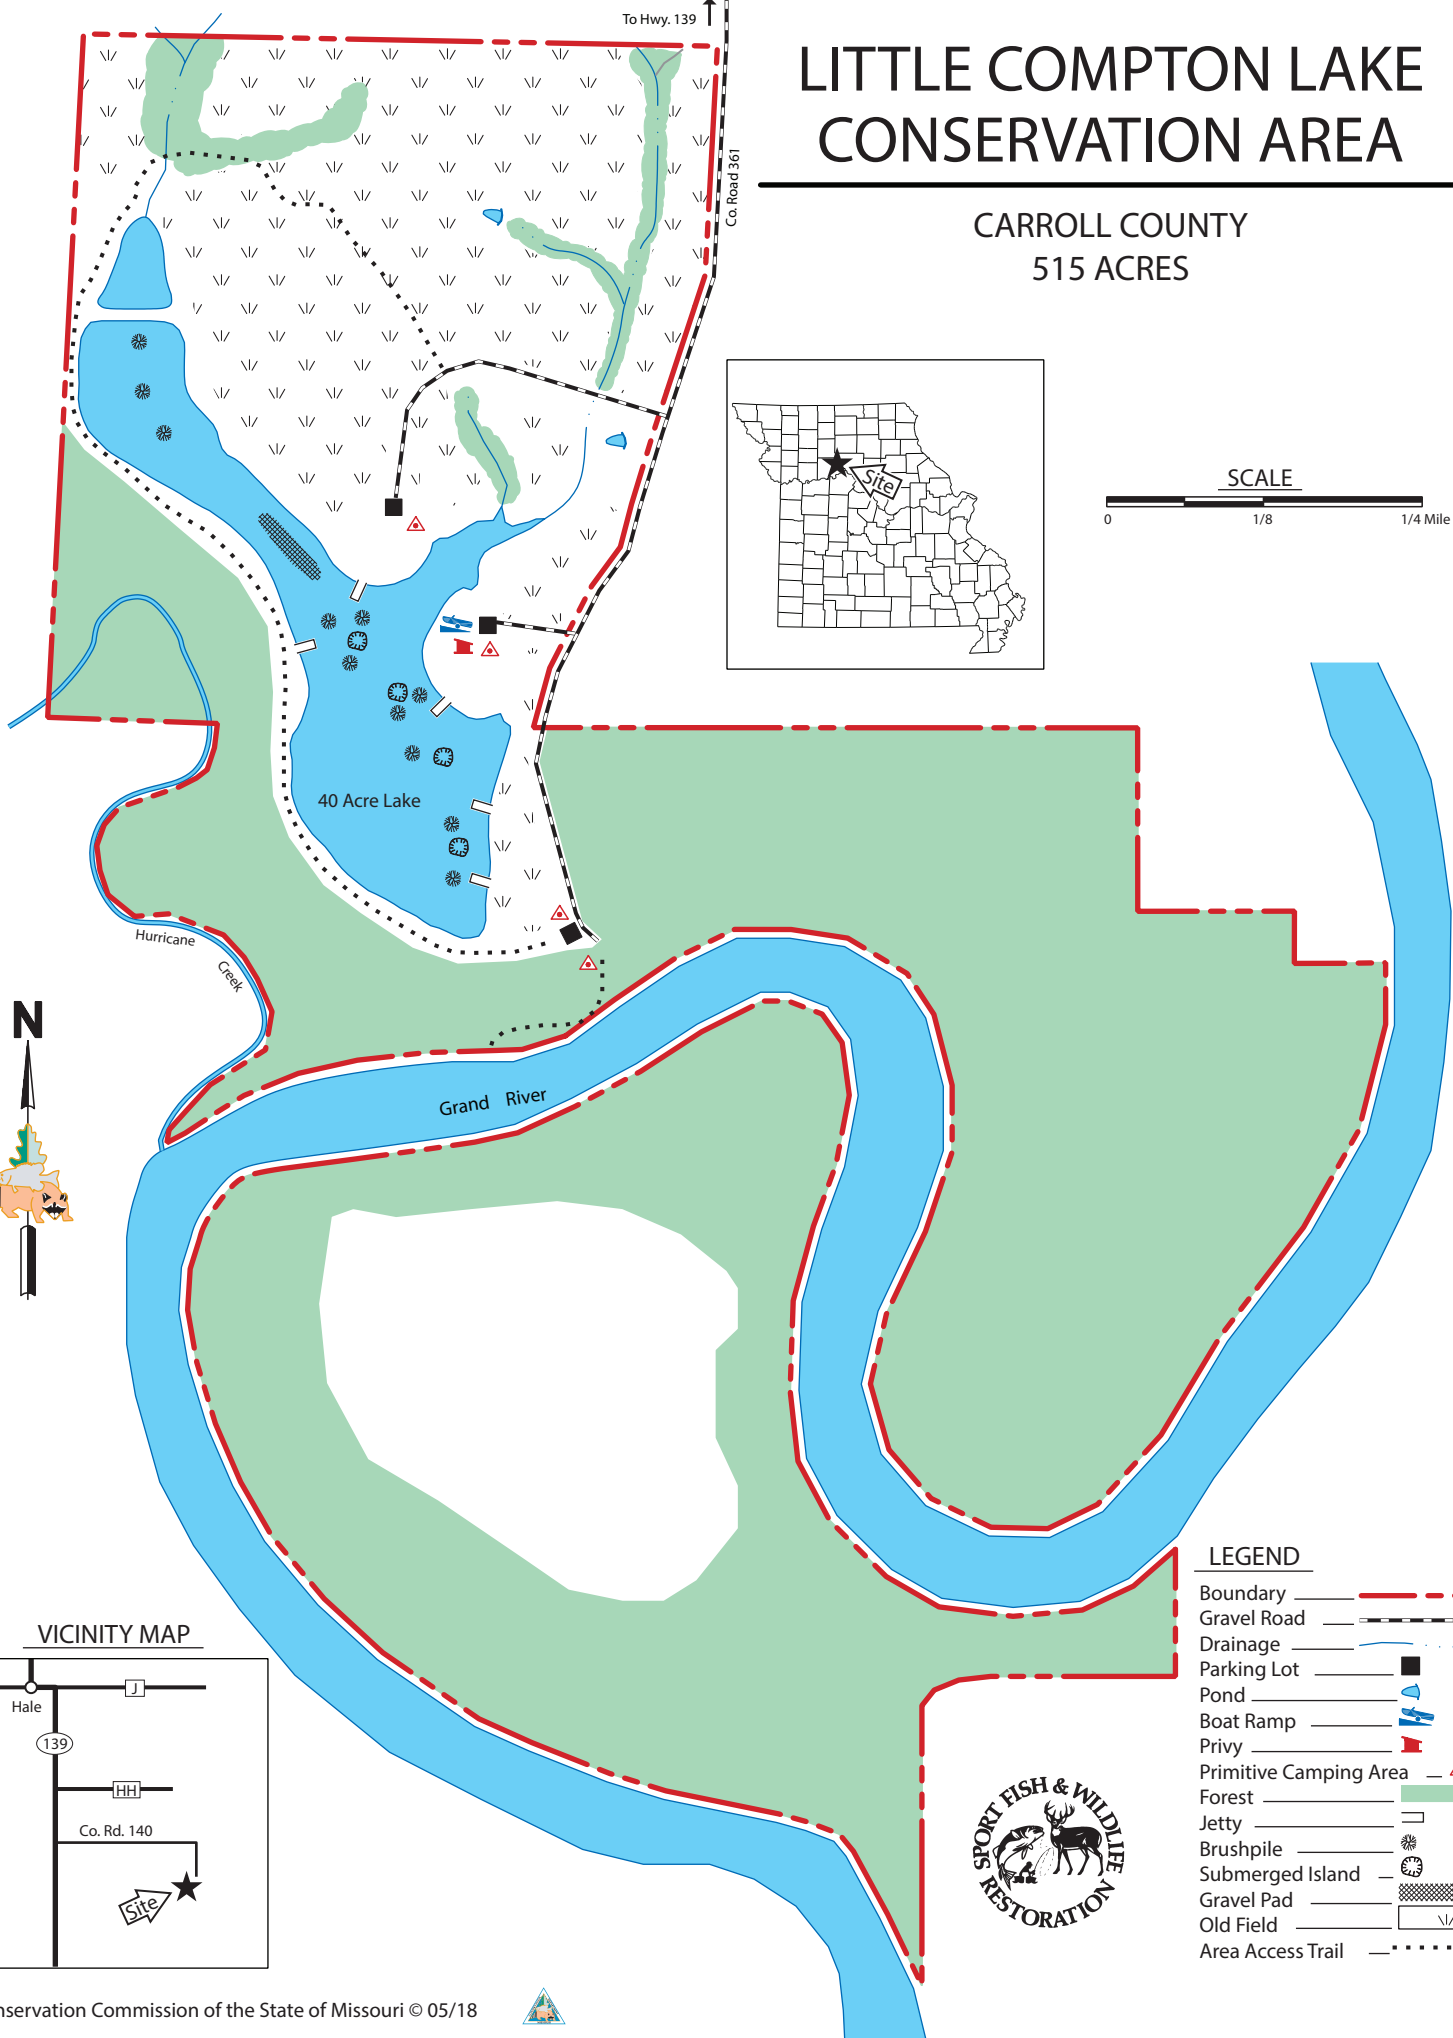

LITTLE COMPTON LAKE CONSERVATION AREA

CARROLL COUNTY
515 ACRES

LEGEND

- Boundary
- Gravel Road
- Drainage
- Parking Lot
- Pond
- Boat Ramp
- Privy
- Primitive Camping Area
- Forest
- Jetty
- Brushpile
- Submerged Island
- Gravel Pad
- Old Field
- Area Access Trail

VICINITY MAP