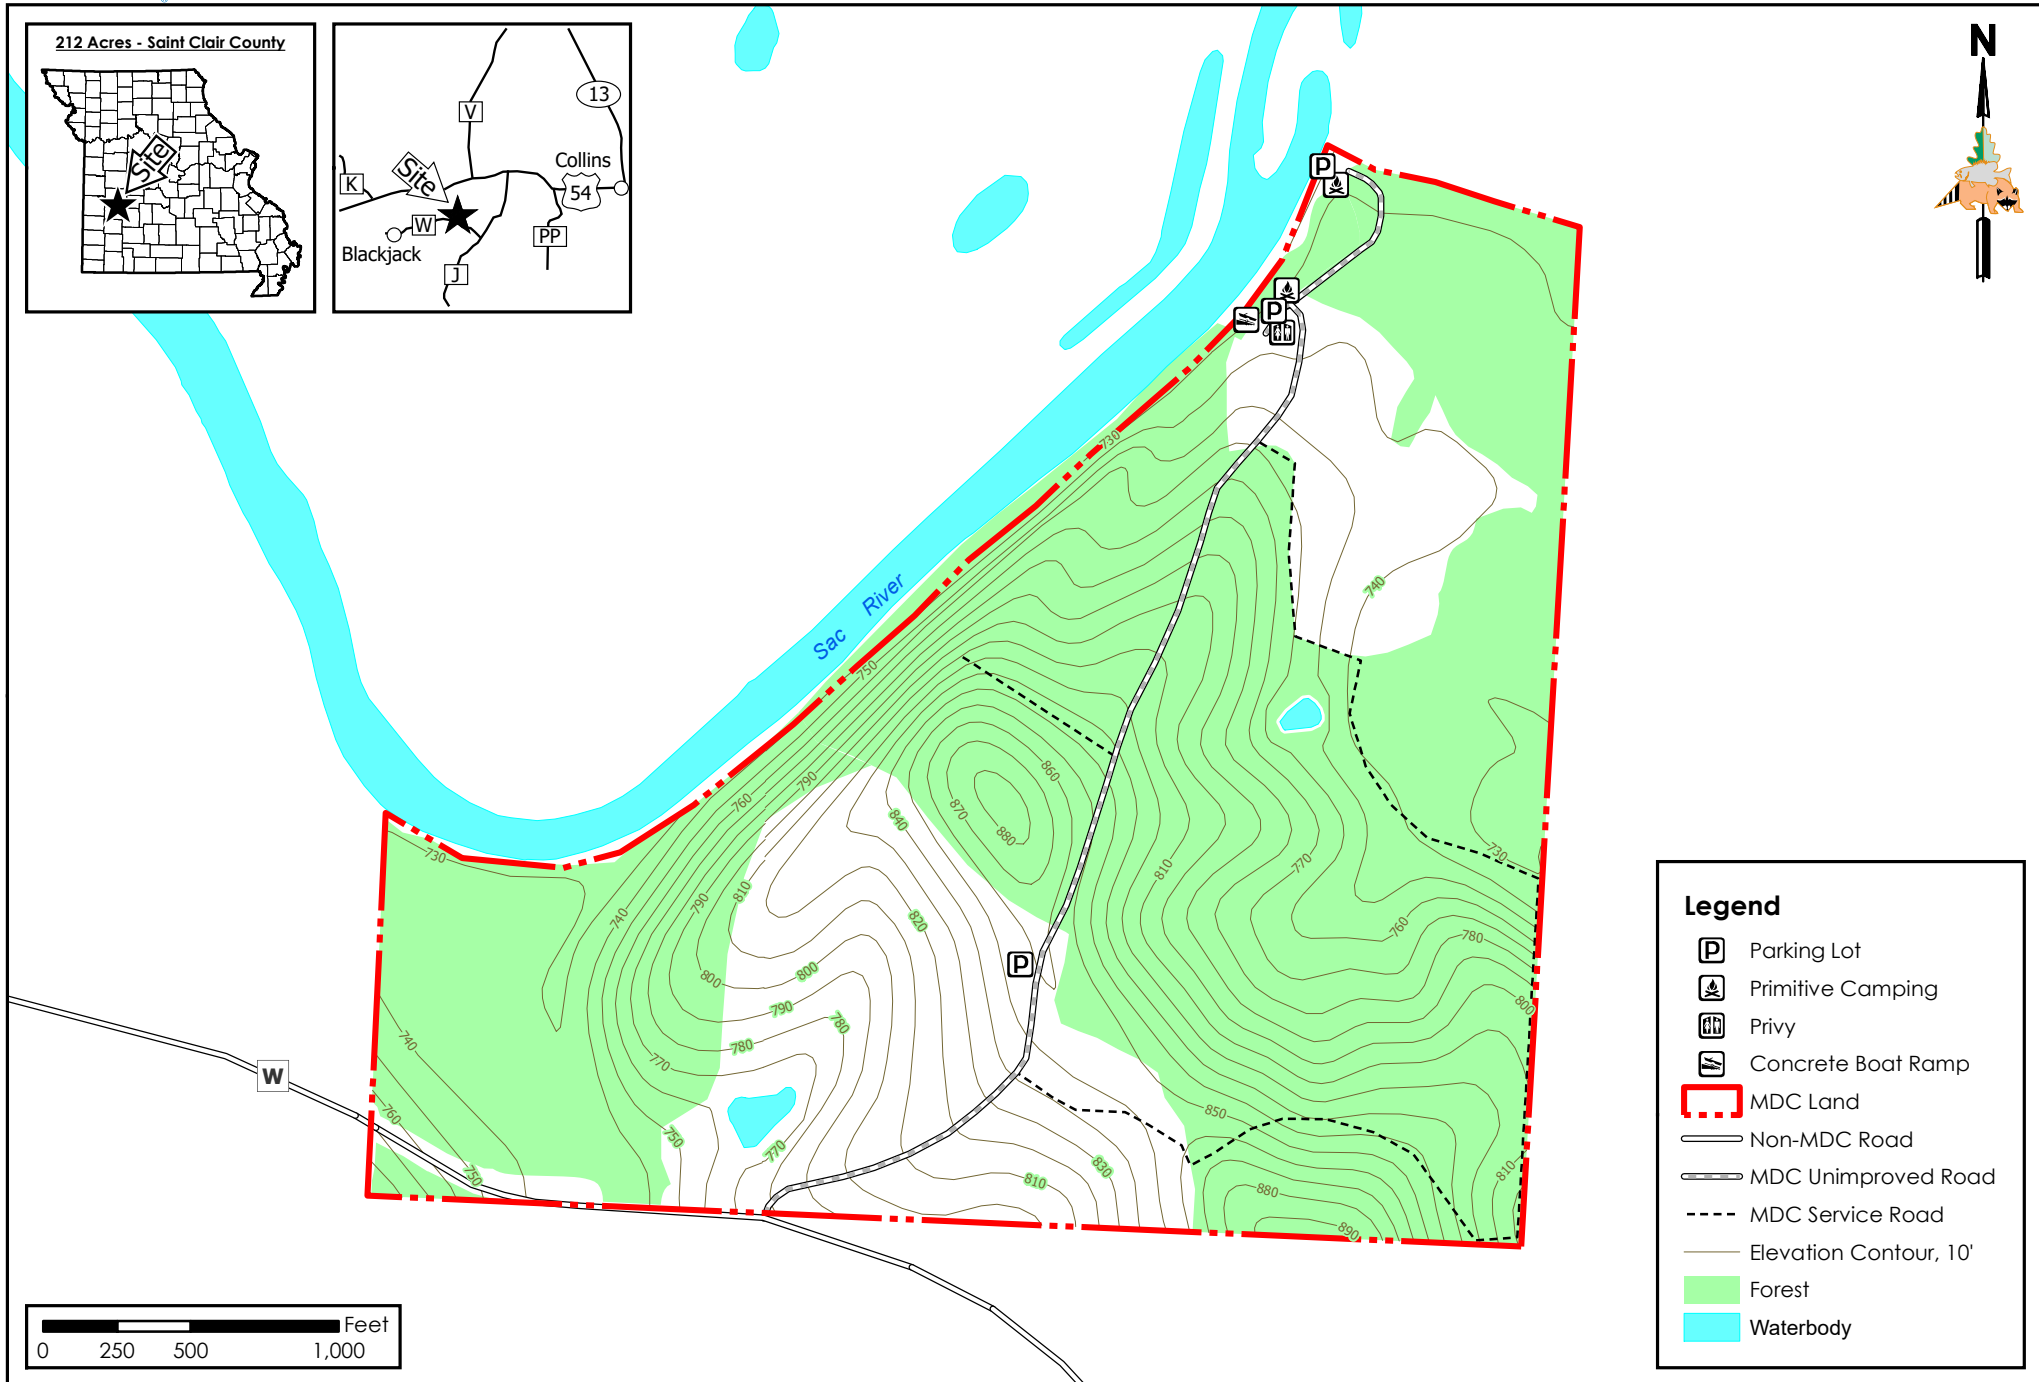

Blackjack Access

Conservation Commission of the State of Missouri ©

Last Updated - 7/7/2020

Legend

- Parking Lot
- Primitive Camping
- Privy
- Concrete Boat Ramp
- MDC Land
- Non-MDC Road
- MDC Unimproved Road
- MDC Service Road
- Elevation Contour, 10'
- Forest
- Waterbody

MAP DISCLAIMER: Although all data in this map have been compiled by the Missouri Department of Conservation, no warranty, expressed or implied, is made by the department as to the accuracy of the data and related materials. The act of distribution shall not constitute any such warranty, and no responsibility is assumed by the department in the use of these data or related materials.