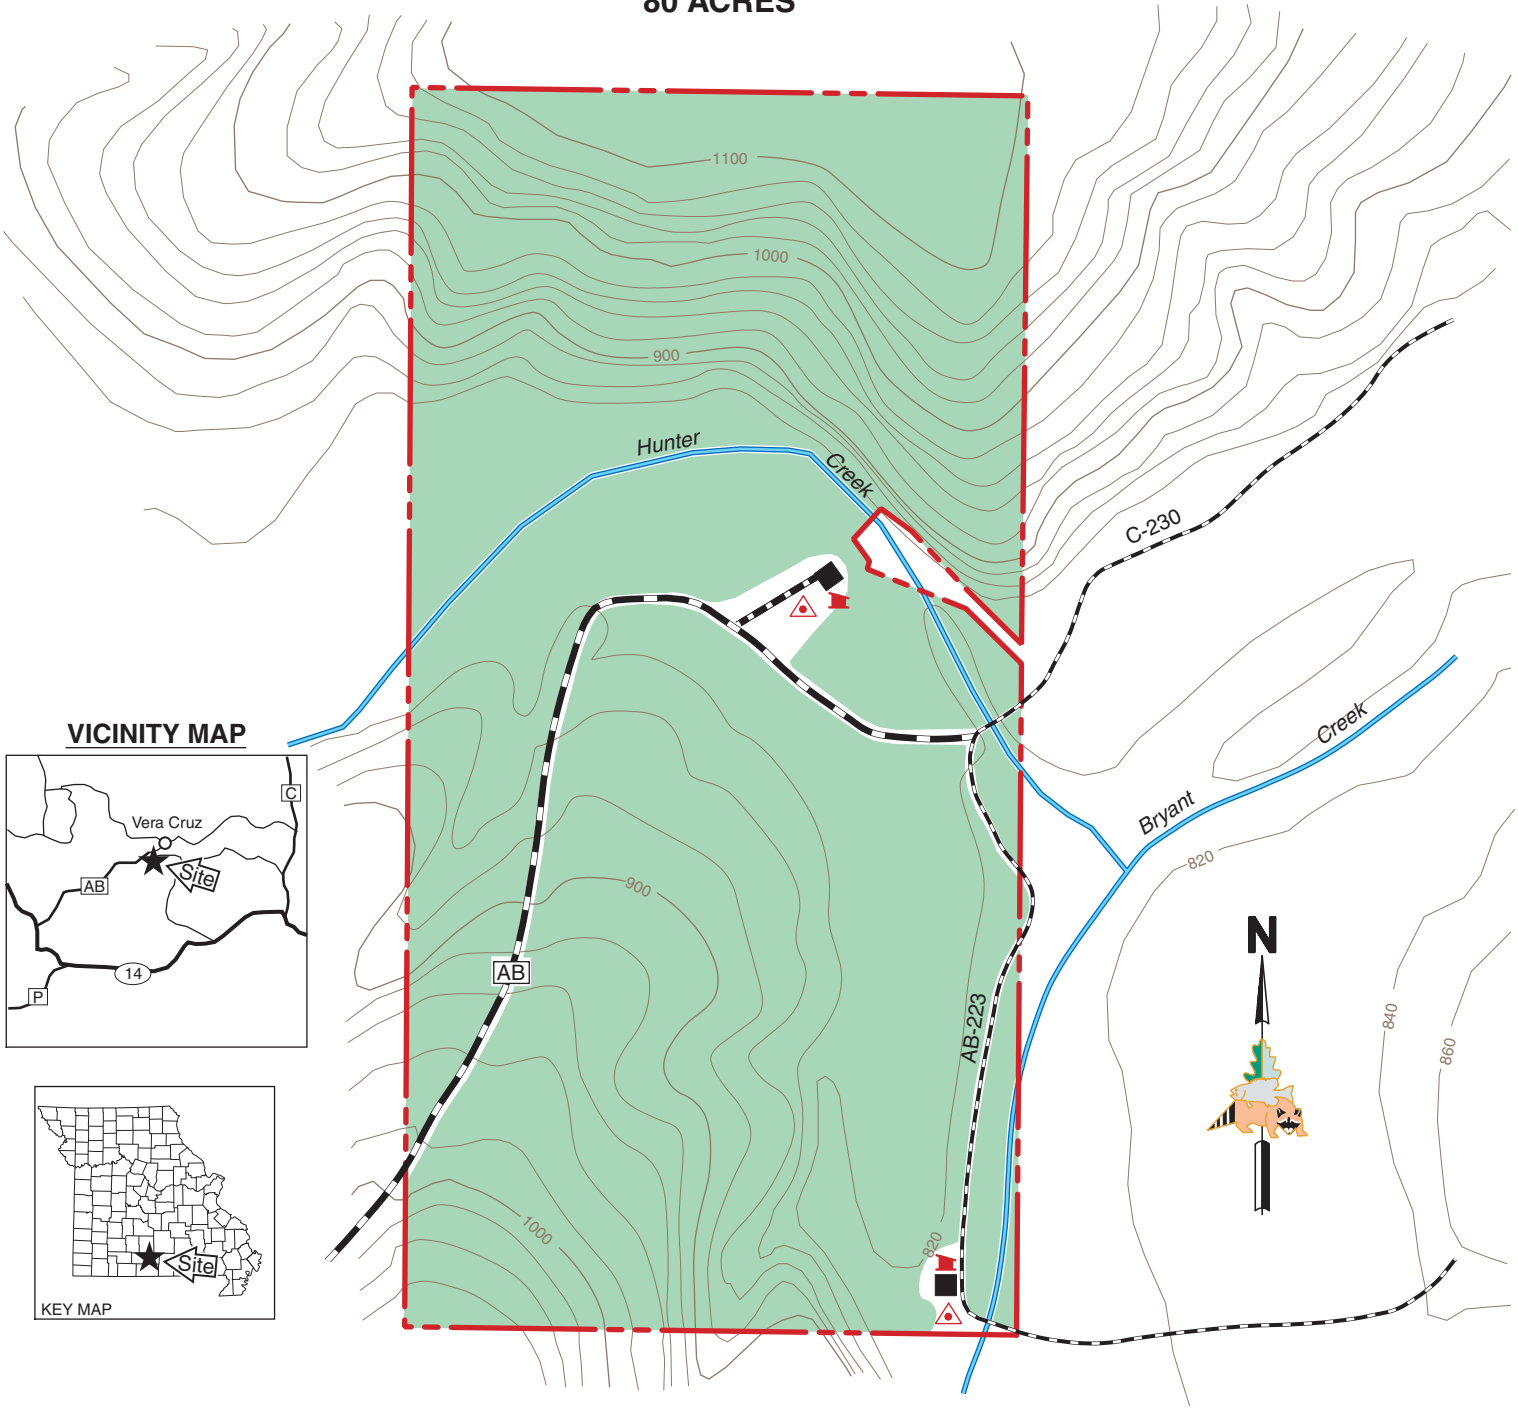

VERA CRUZ ACCESS

DOUGLAS COUNTY
80 ACRES

VICINITY MAP

LEGEND

- Boundary
- Paved Road
- Gravel Road
- Stream
- Parking Lot
- Privy
- Primitive Camping Area
- Forest
- Topography

SCALE