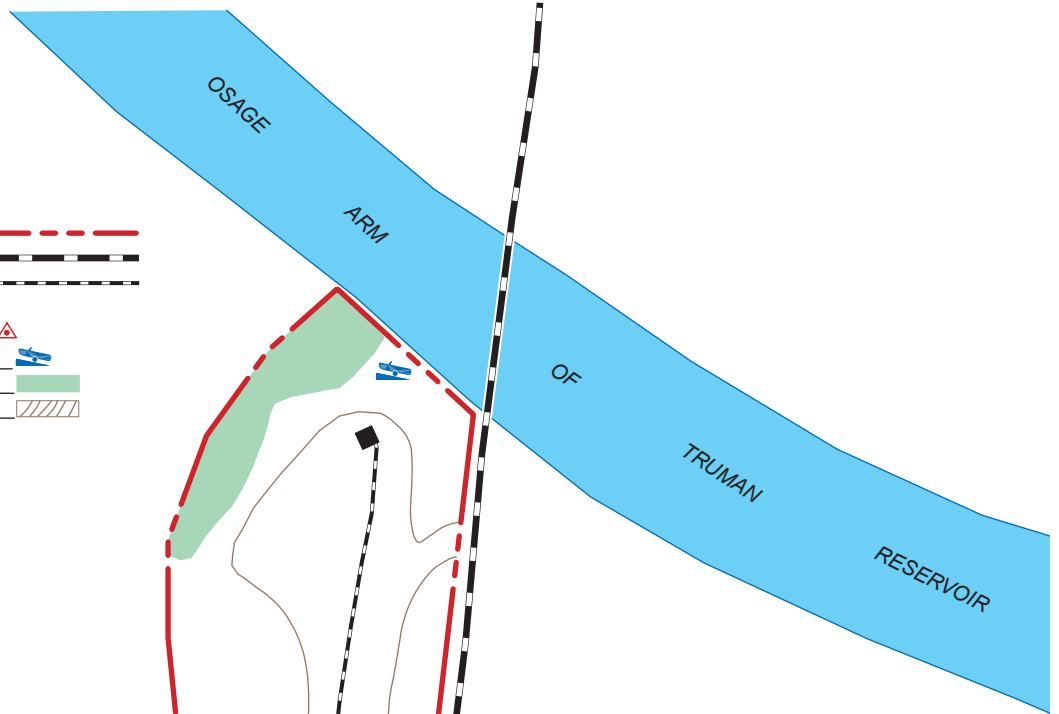

TABERVILLE ACCESS

ST. CLAIR COUNTY
5 ACRES

SCALE

LEGEND

- Boundary
- Paved Road
- Gravel Road
- Parking Lot
- Primitive Camping (5 Individual Sites)
- Boat Ramp
- Forest
- Topography

VICINITY MAP

SW 200

H