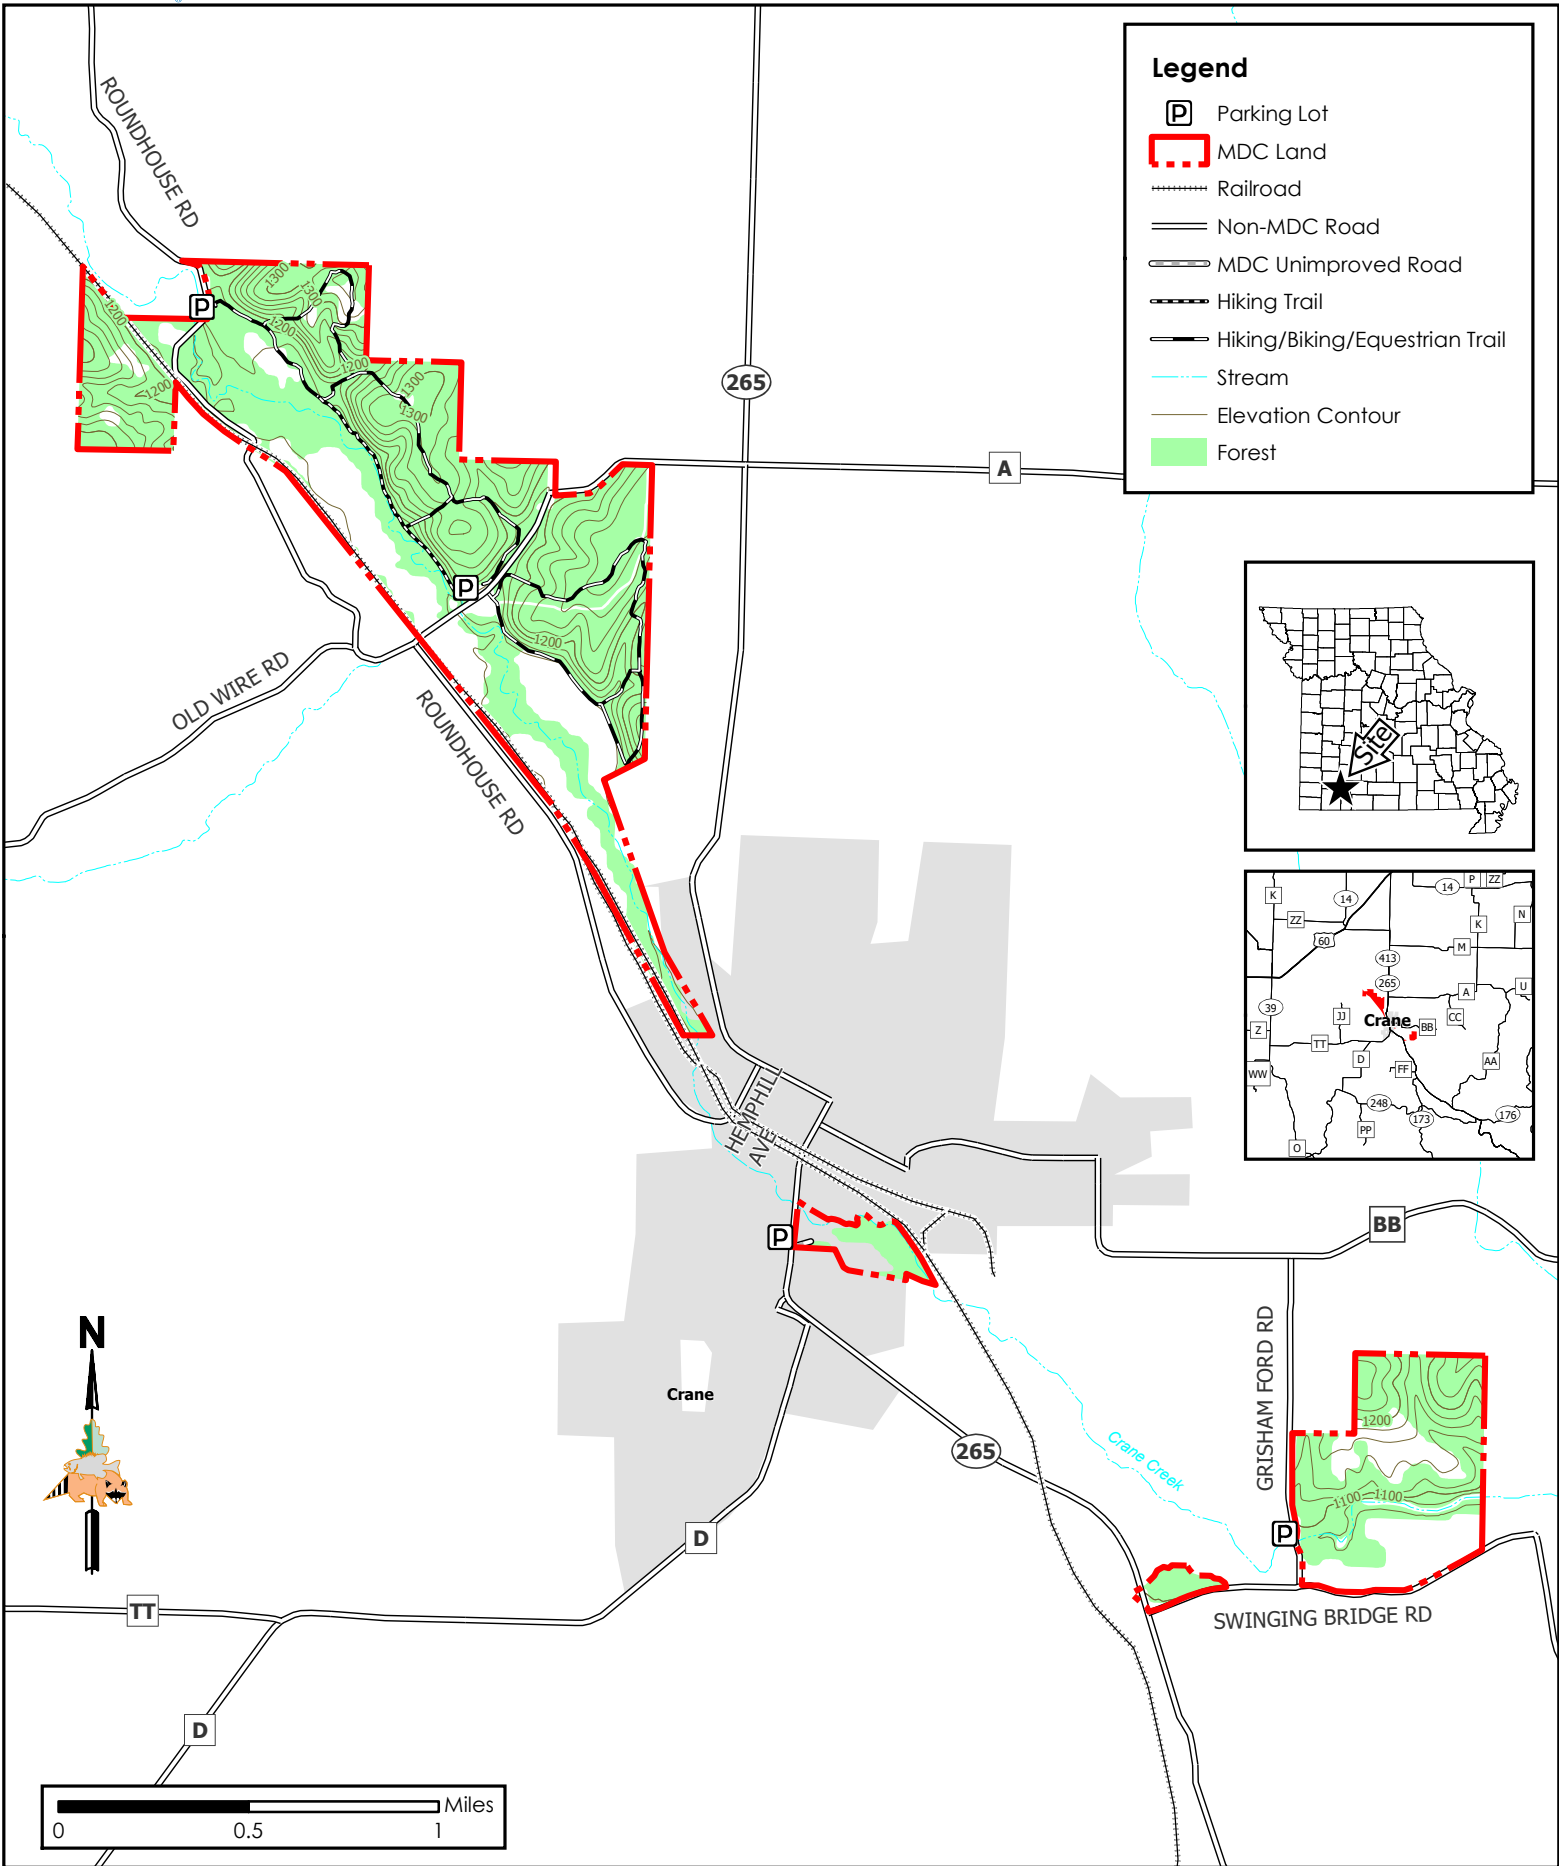

Wire Road Conservation Area

Conservation Commission of the State of Missouri ©

Last Updated - 2/19/2020

MAP DISCLAIMER: Although all data in this map have been compiled by the Missouri Department of Conservation, no warranty, expressed or implied, is made by the department as to the accuracy of the data and related materials. The act of distribution shall not constitute any such warranty, and no responsibility is assumed by the department in the use of these data or related materials.