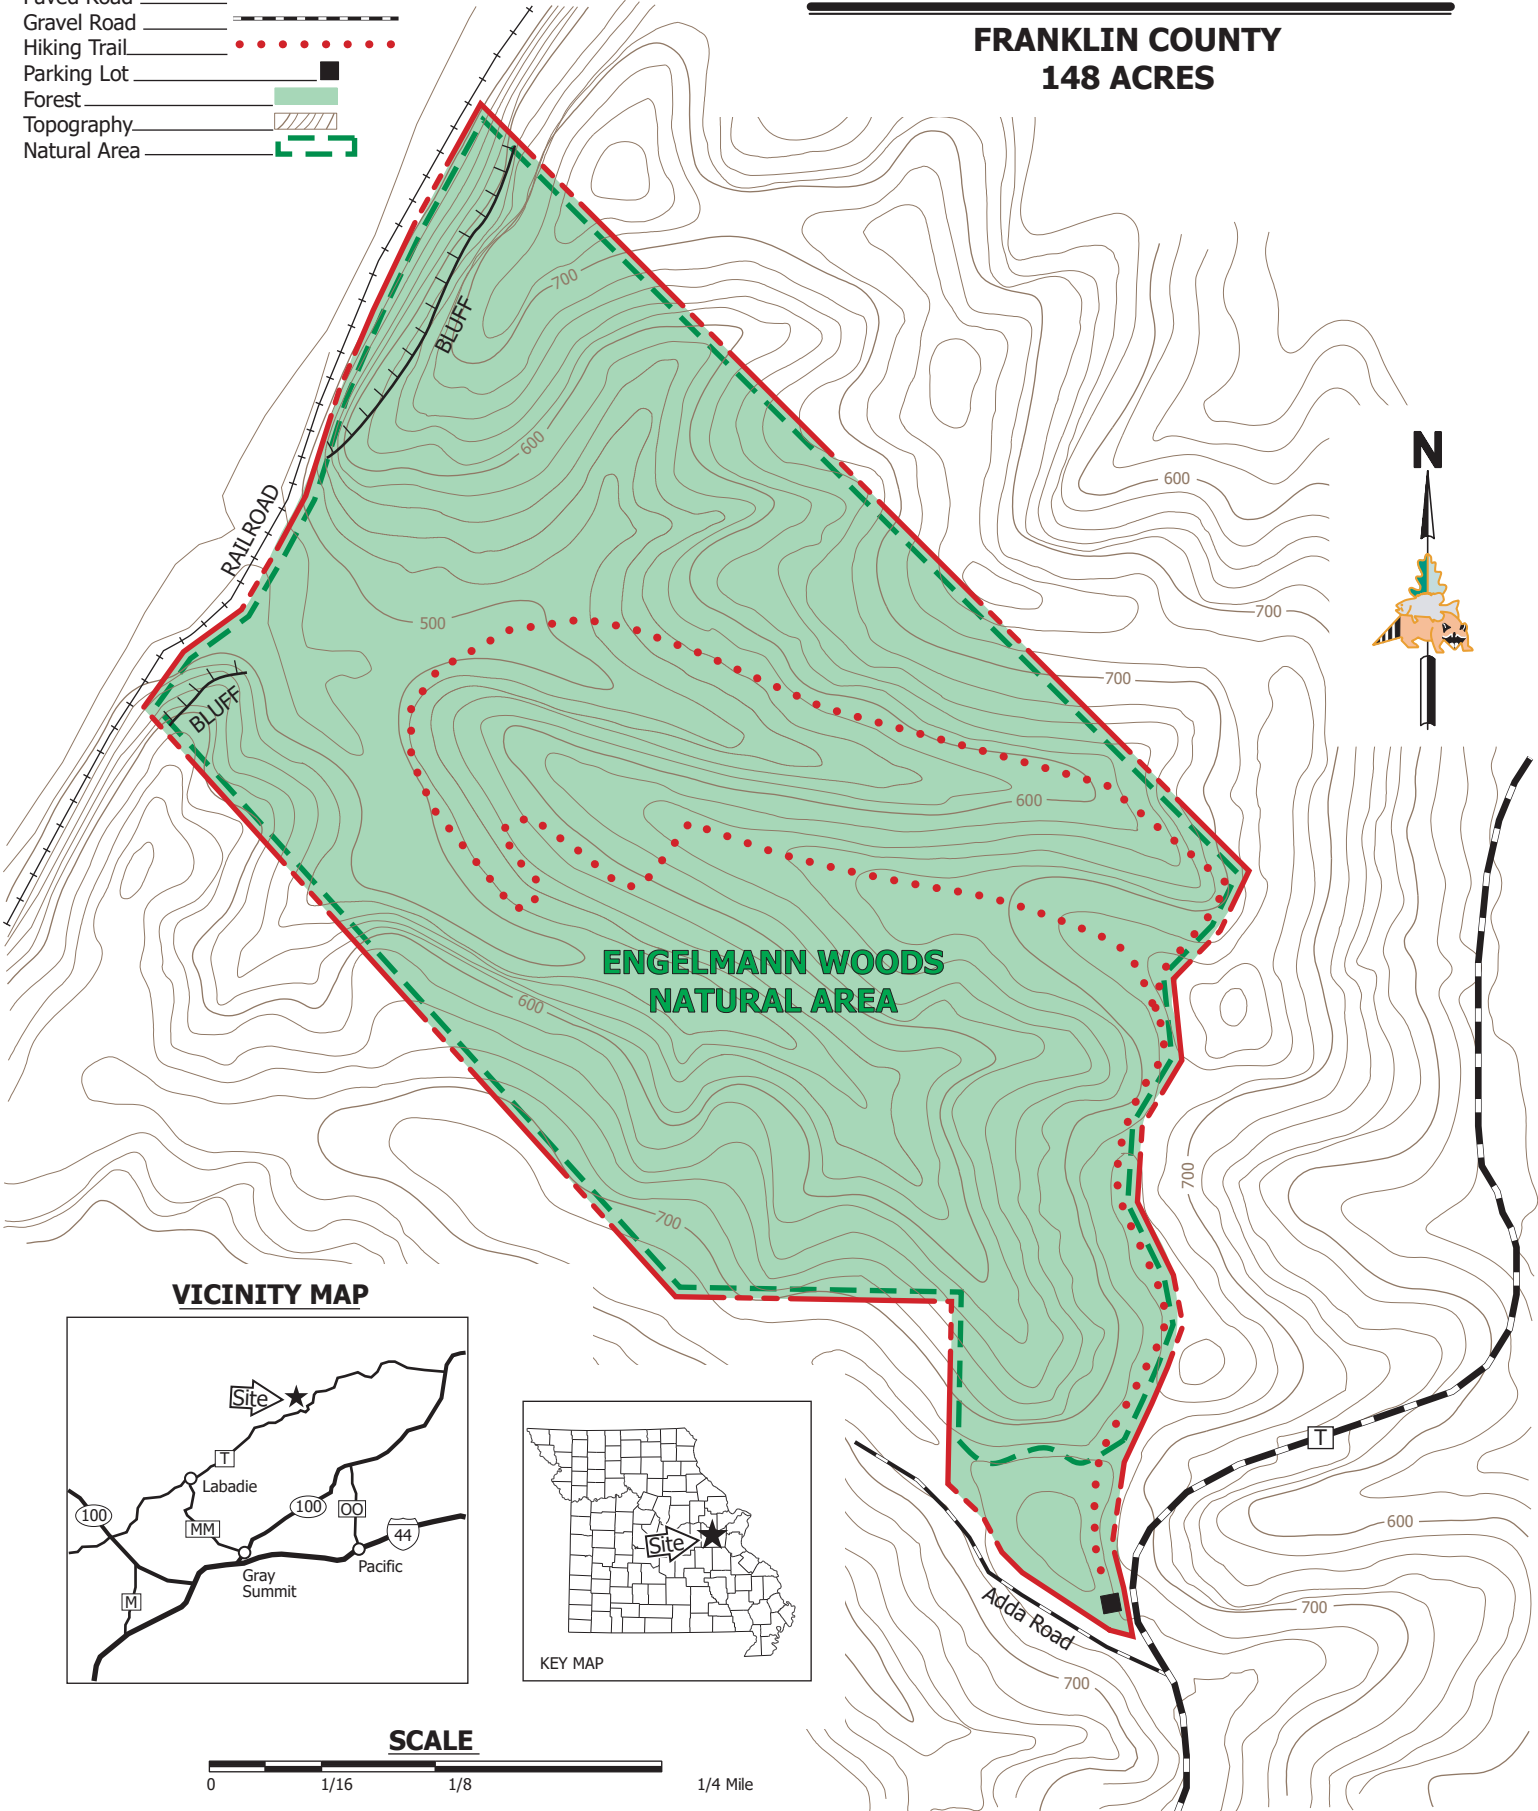

ENGELMANN WOODS NATURAL AREA

FRANKLIN COUNTY
148 ACRES

LEGEND

- Boundary
- Paved Road
- Gravel Road
- Hiking Trail
- Parking Lot
- Forest
- Topography
- Natural Area

VICINITY MAP

SCALE