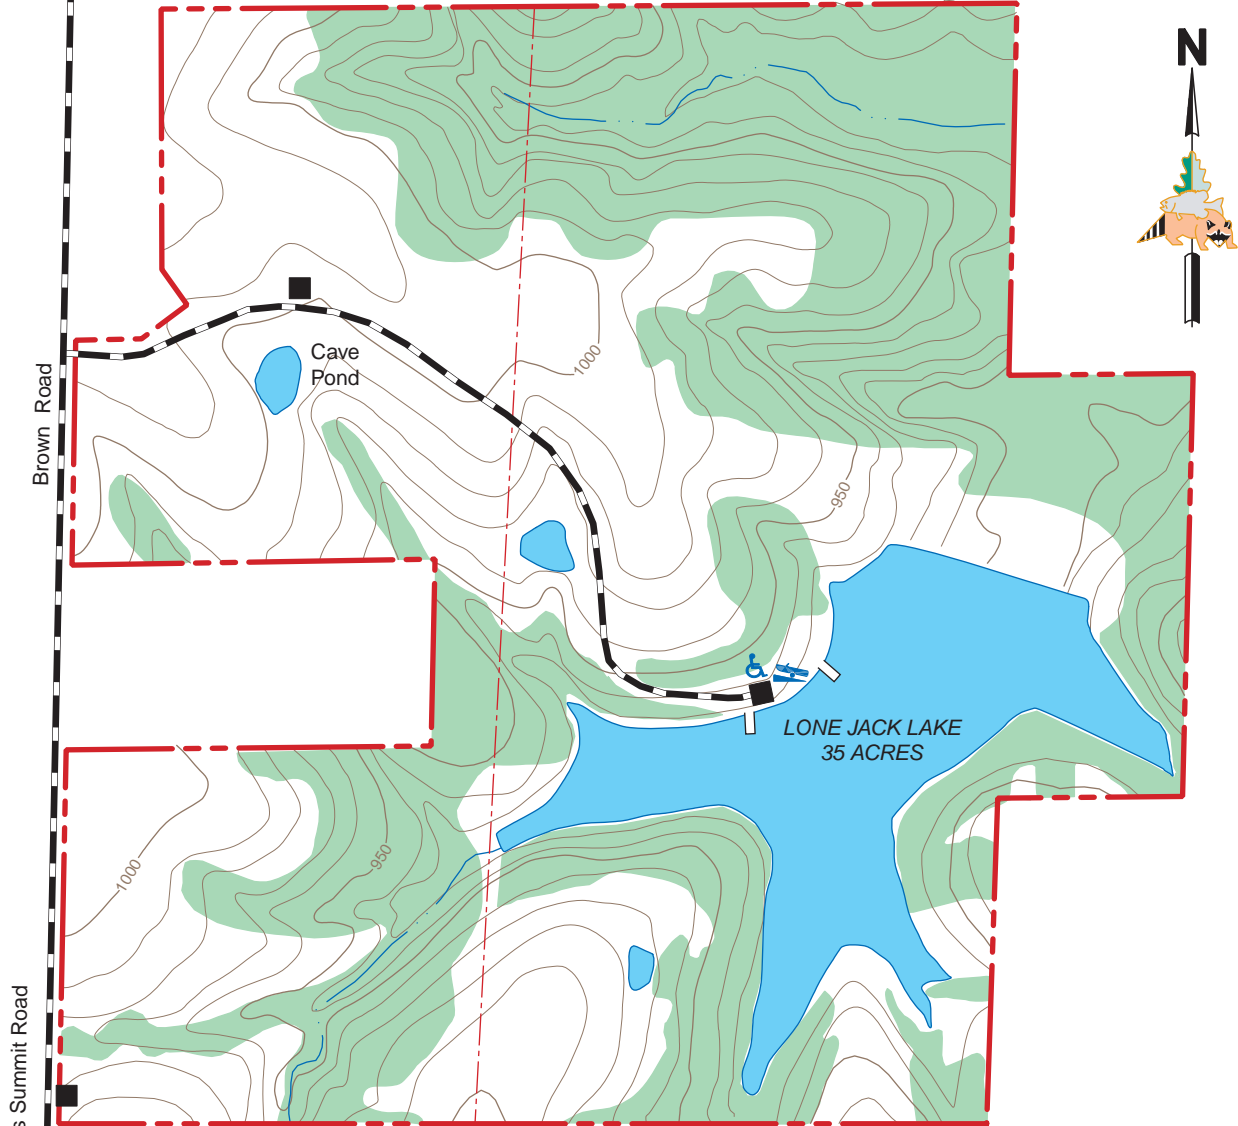

LONE JACK LAKE CONSERVATION AREA

JACKSON COUNTY
295 ACRES

SCALE

← To Lone Jack Lee's Summit Road

VICINITY MAP

LEGEND

- Boundary
- Paved Road
- Drainage
- Pipeline
- Parking Lot
- Pond
- Boat Ramp
- Fishing Jetty
- Disabled Accessible
- Forest
- Topography