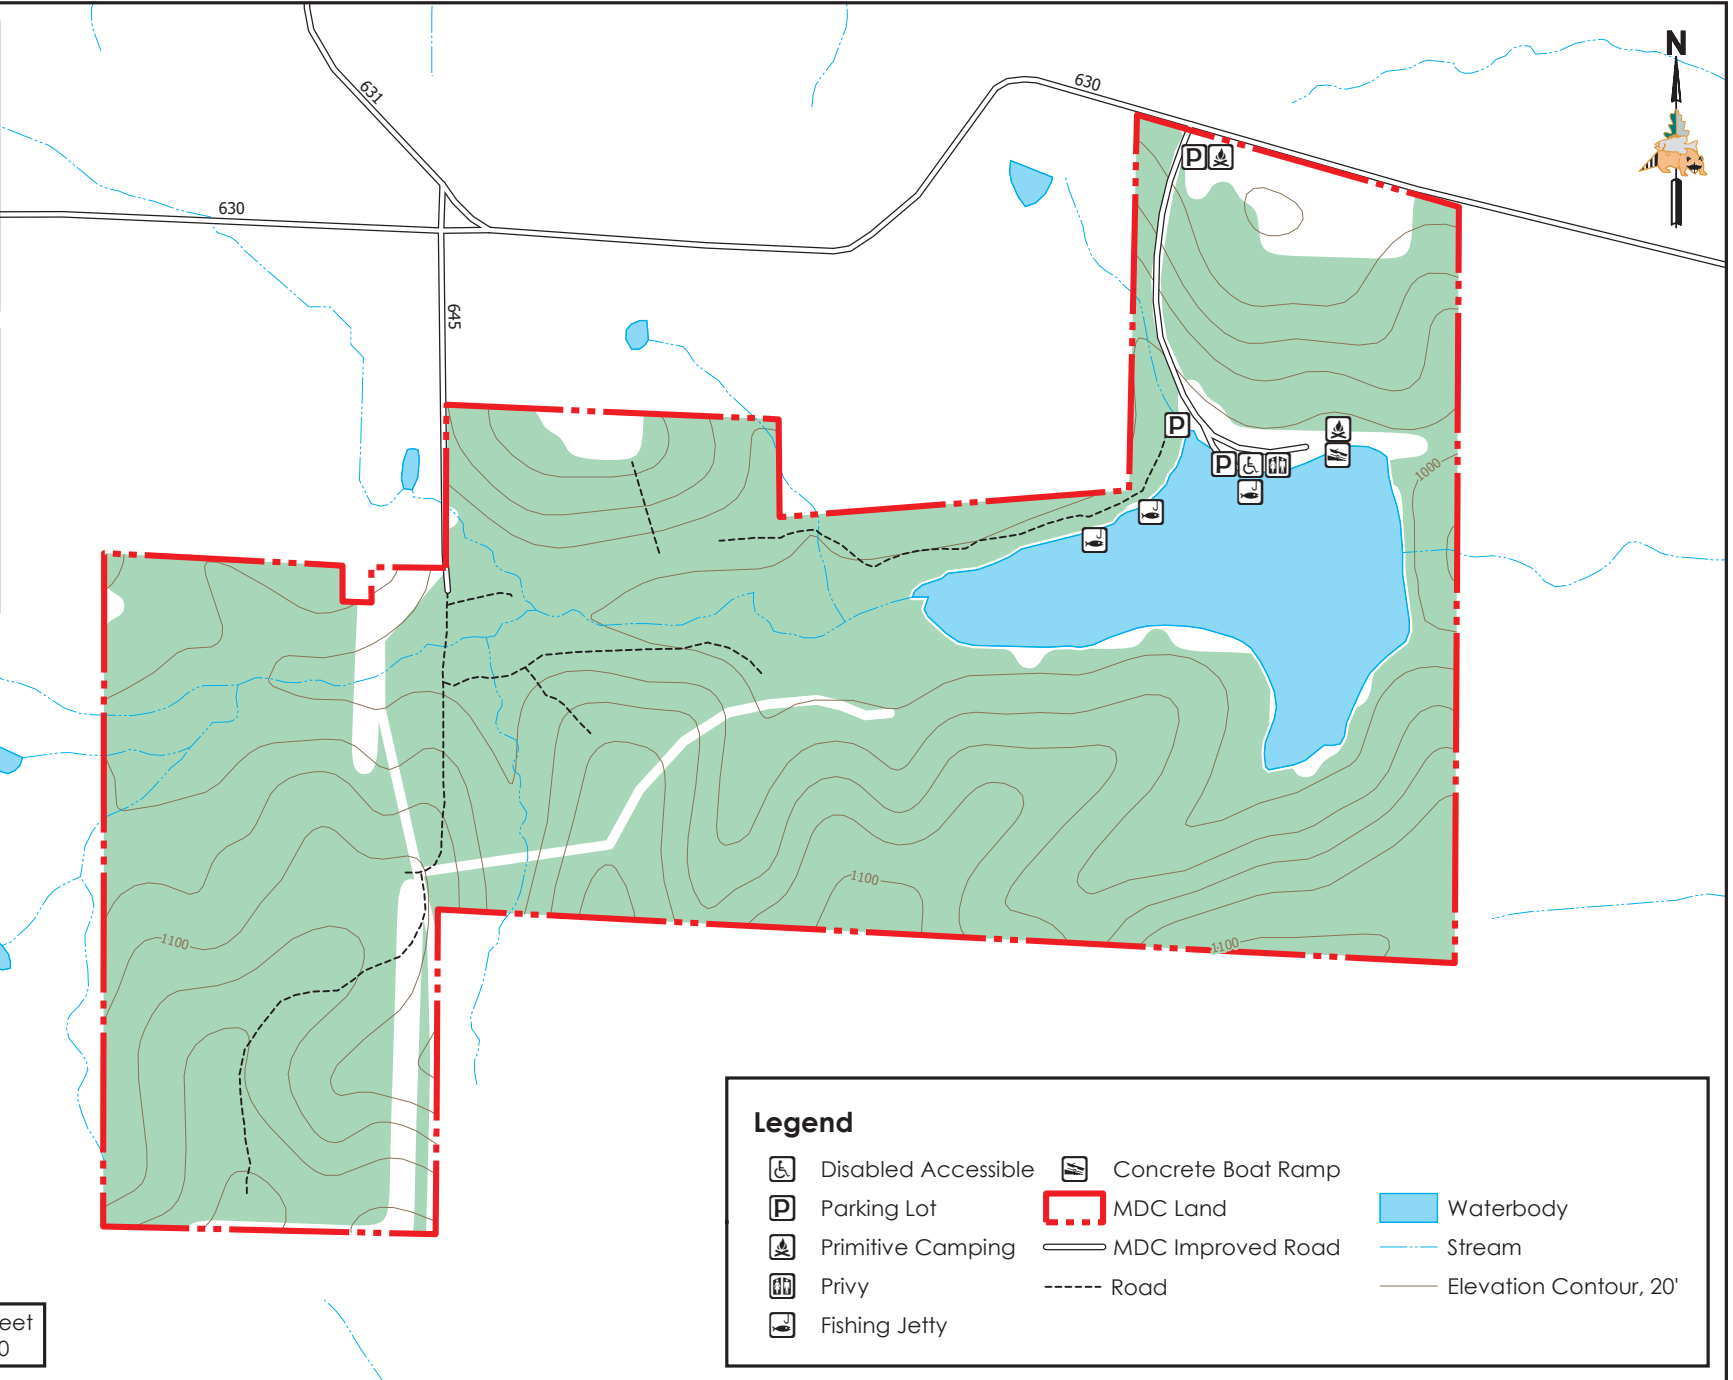

Rinquelin Trail Lake CA

Conservation Commission of the State of Missouri ©

Last Updated - 4/18/2019

Legend

Disabled Accessible	Concrete Boat Ramp	Waterbody
Parking Lot	MDC Land	Stream
Primitive Camping	MDC Improved Road	Elevation Contour, 20'
Privy	Road	
Fishing Jetty		

MAP DISCLAIMER: Although all data in this map have been compiled by the Missouri Department of Conservation, no warranty, expressed or implied, is made by the department as to the accuracy of the data and related materials. The act of distribution shall not constitute any such warranty, and no responsibility is assumed by the department in the use of these data or related materials.