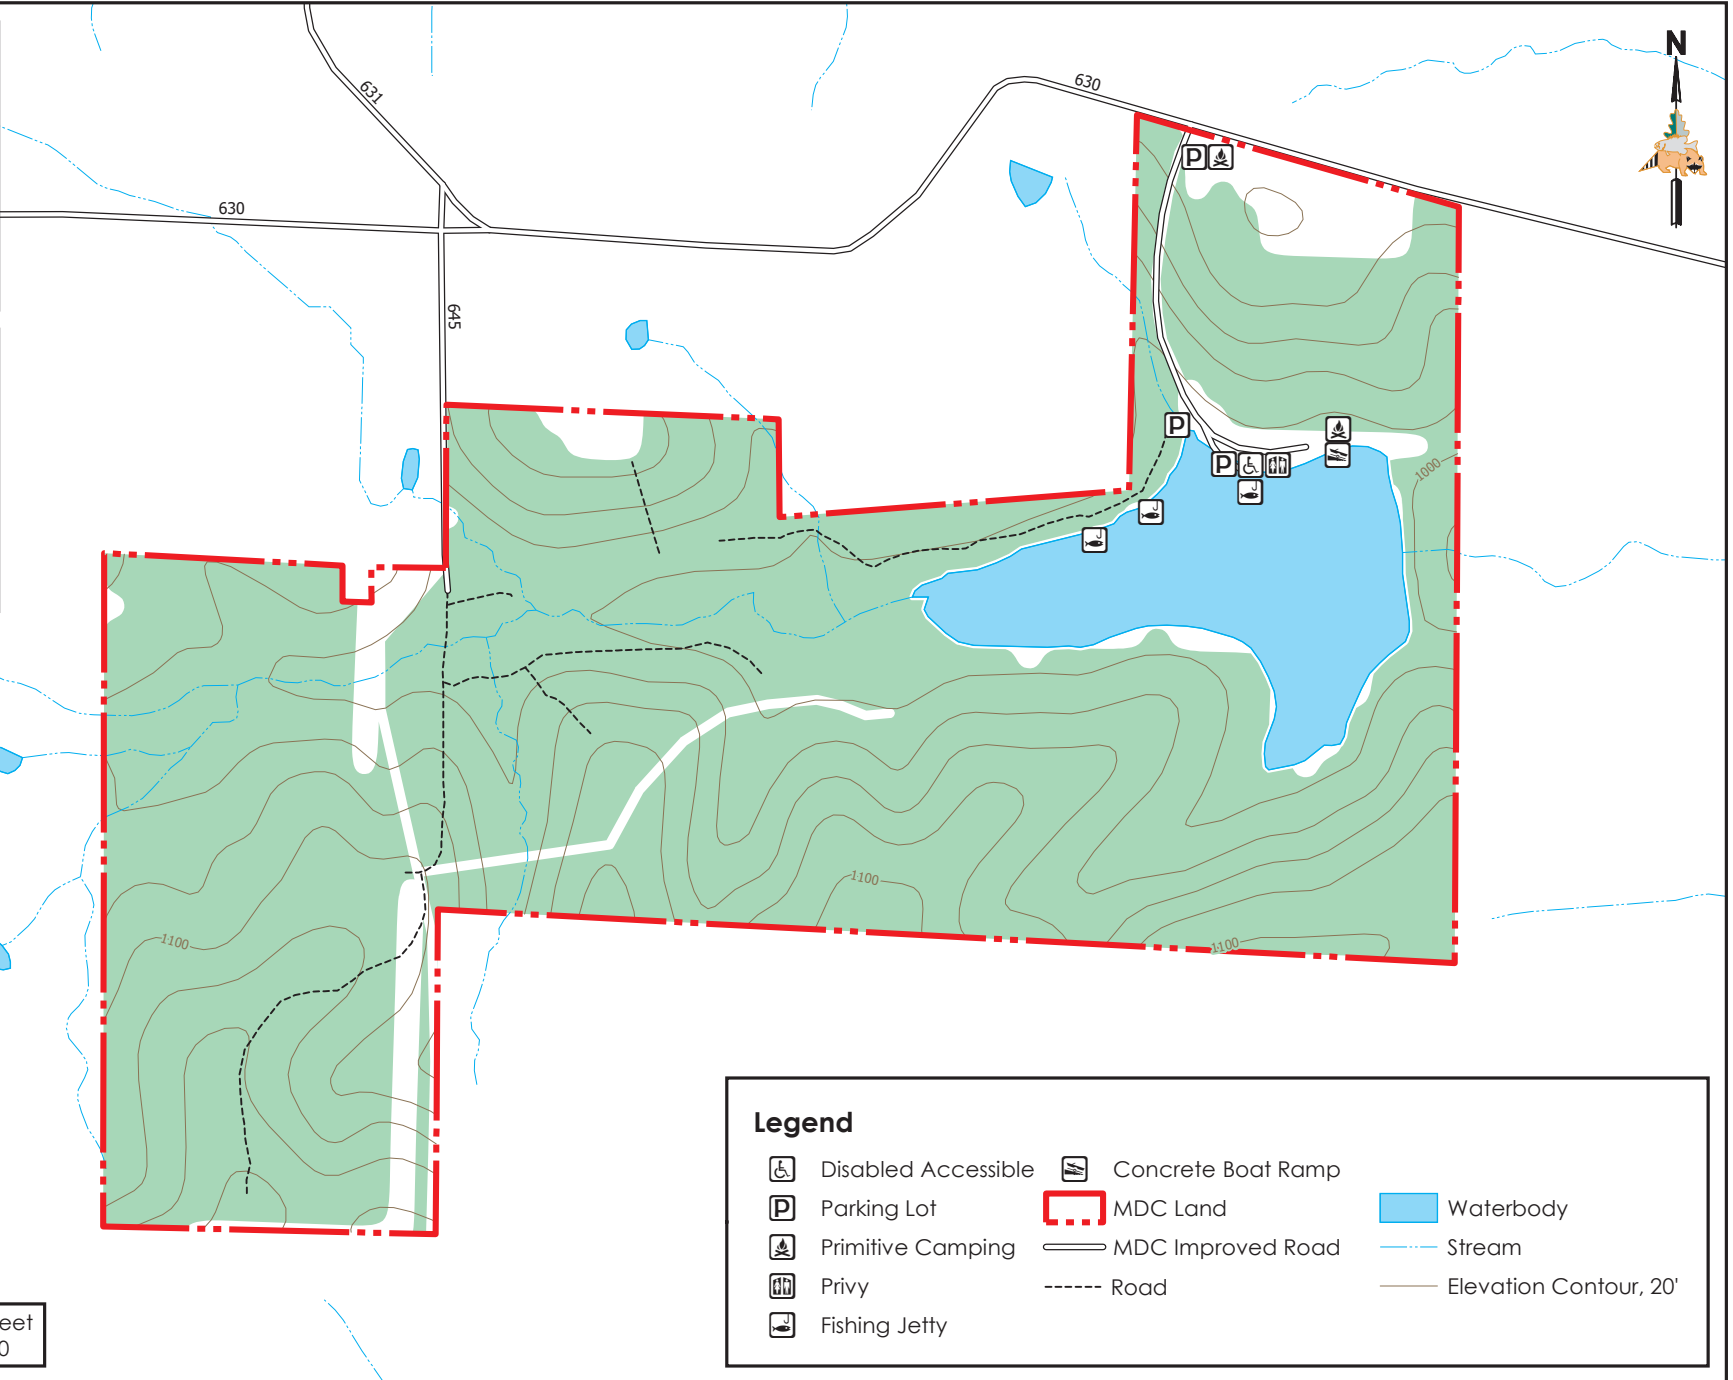

# Rinquelin Trail Lake CA

Conservation Commission of the State of Missouri ©

Last Updated - 4/18/2019

**Legend**

Disabled Accessible	Concrete Boat Ramp	Waterbody
Parking Lot	MDC Land	Stream
Primitive Camping	MDC Improved Road	Elevation Contour, 20'
Privy	Road	
Fishing Jetty		

MAP DISCLAIMER: Although all data in this map have been compiled by the Missouri Department of Conservation, no warranty, expressed or implied, is made by the department as to the accuracy of the data and related materials. The act of distribution shall not constitute any such warranty, and no responsibility is assumed by the department in the use of these data or related materials.