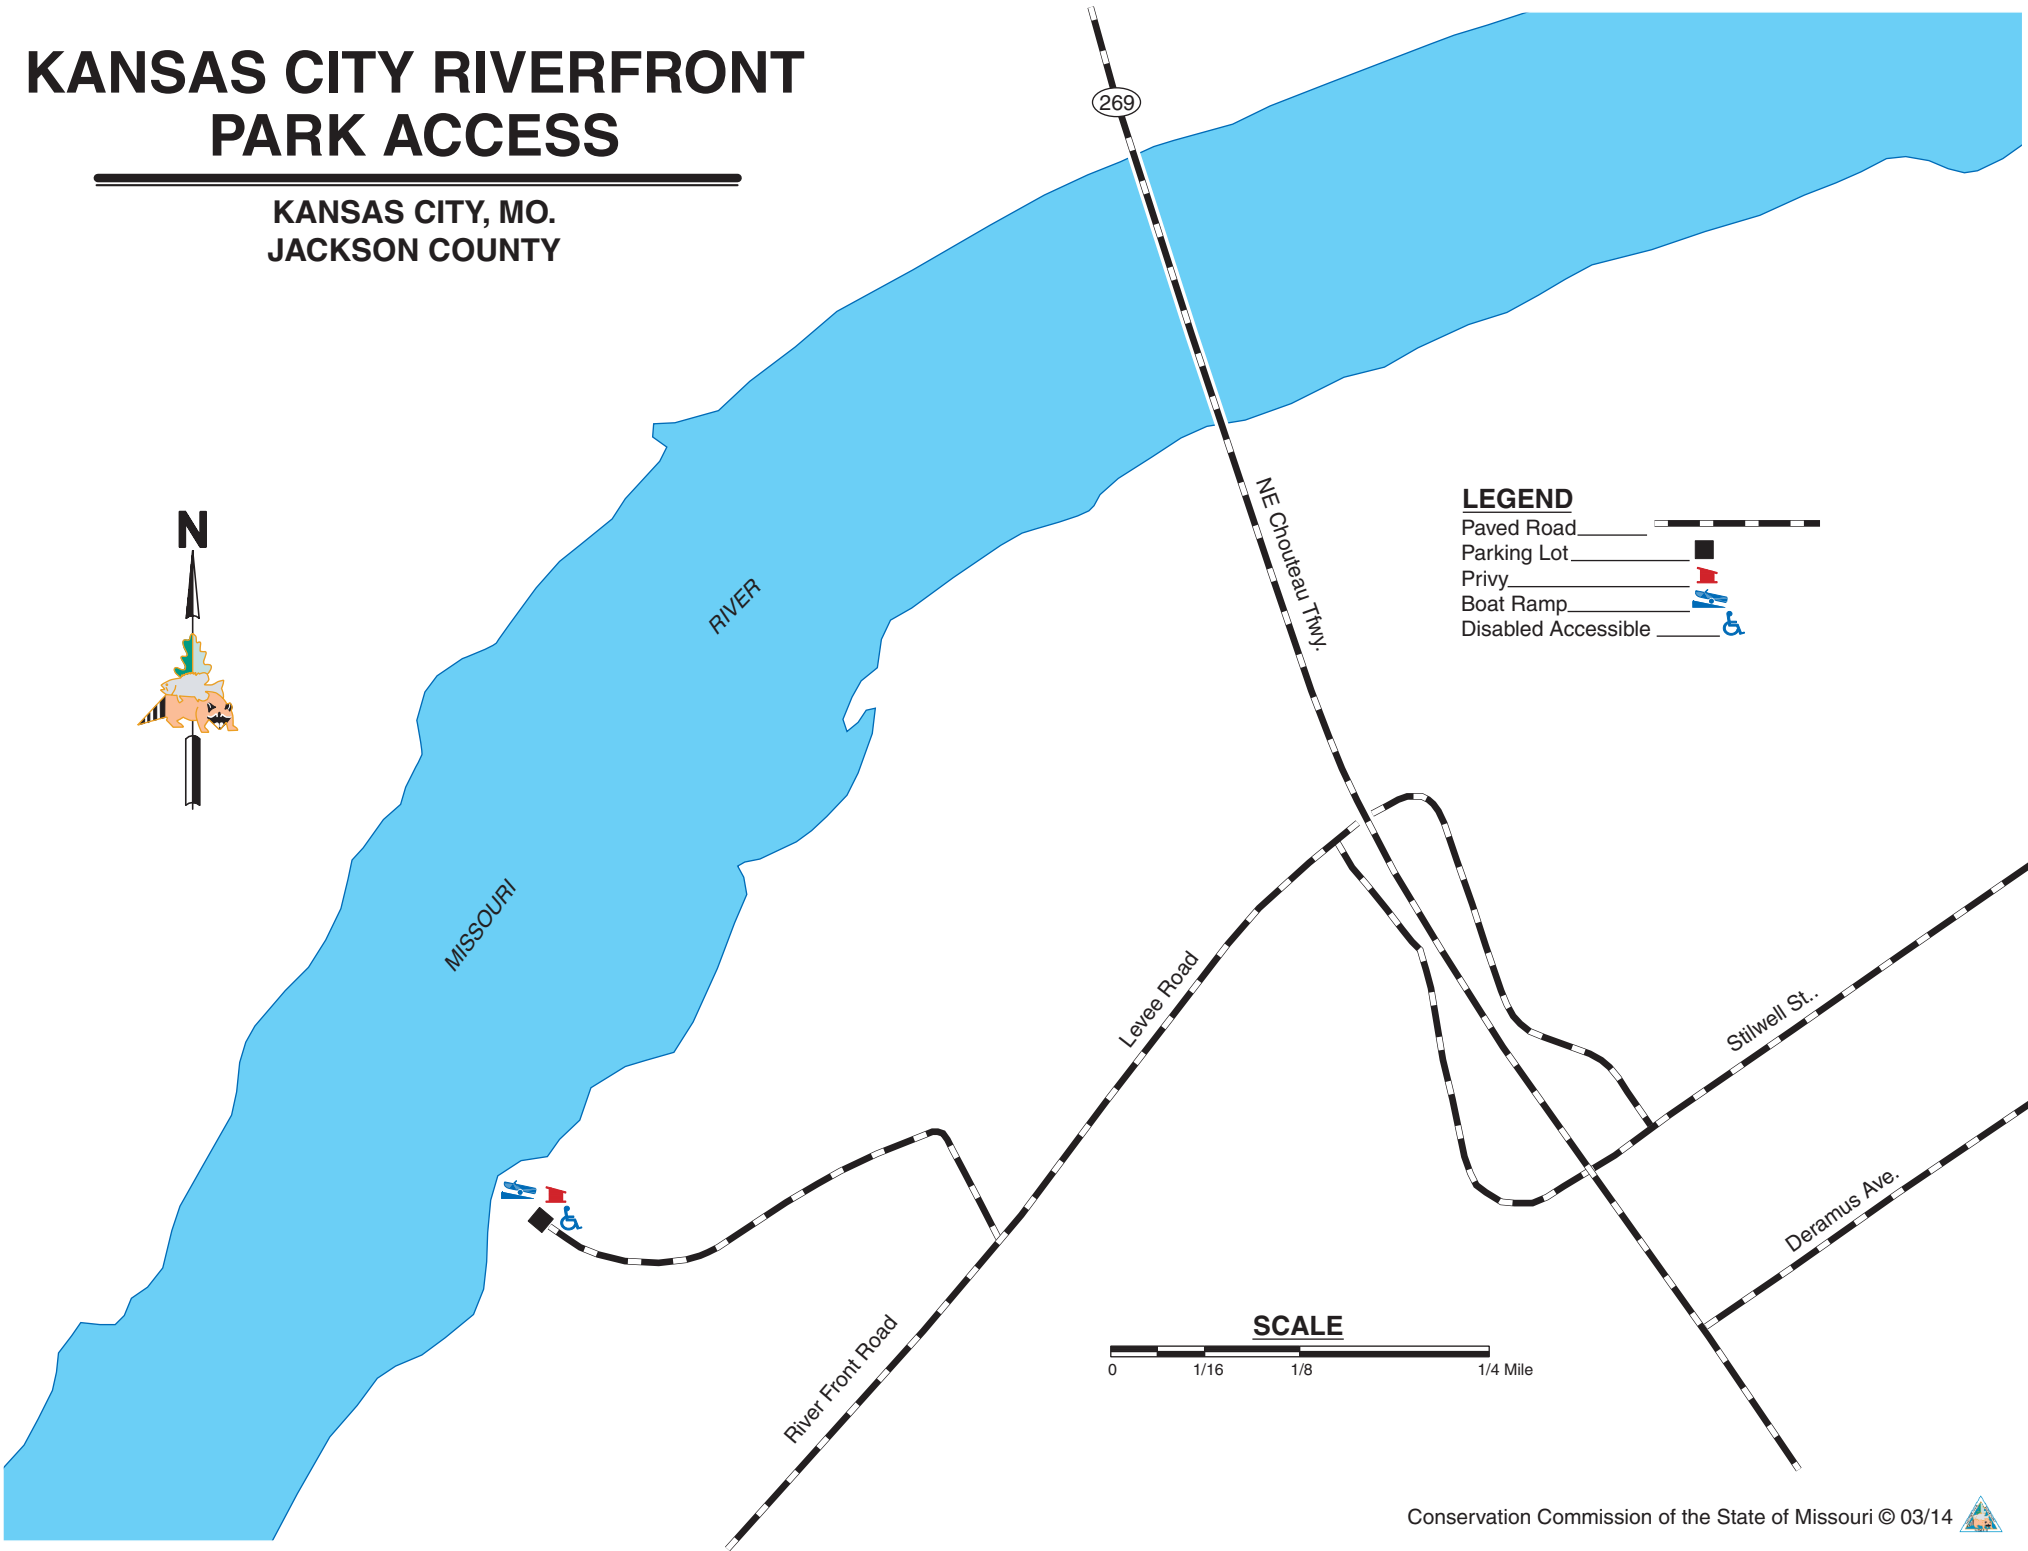

KANSAS CITY RIVERFRONT PARK ACCESS

KANSAS CITY, MO.
JACKSON COUNTY

LEGEND

- Paved Road
- Parking Lot
- Privy
- Boat Ramp
- Disabled Accessible

SCALE

0 1/16 1/8 1/4 Mile