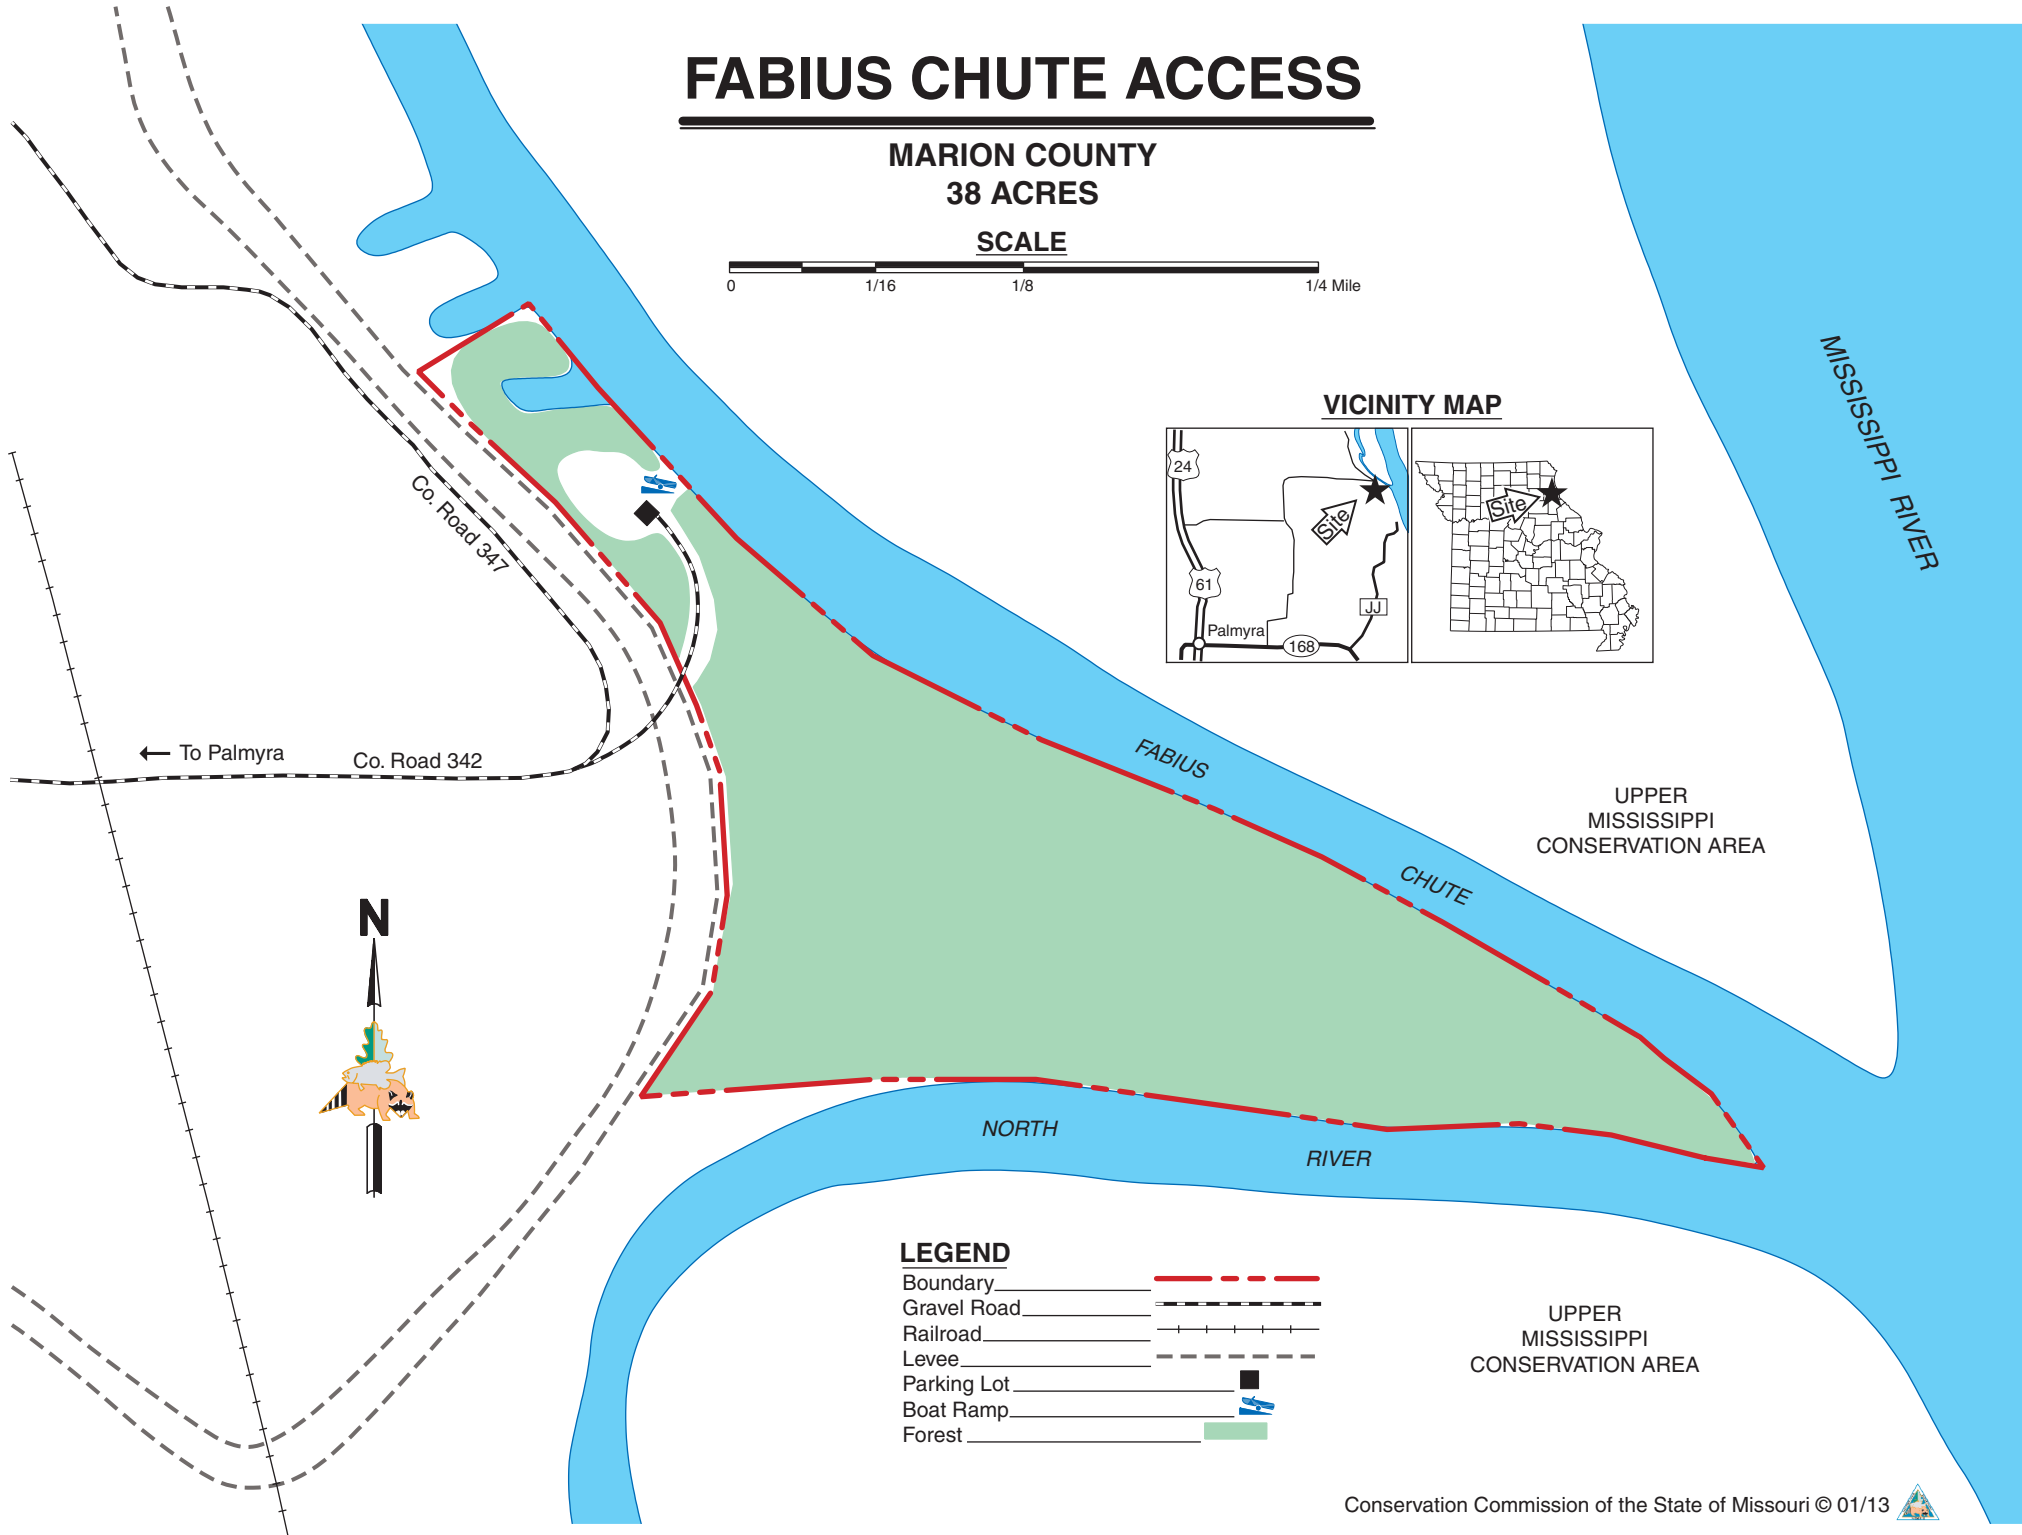

FABIUS CHUTE ACCESS

MARION COUNTY
38 ACRES

SCALE

VICINITY MAP

← To Palmyra

Co. Road 342

Co. Road 347

LEGEND

- Boundary
- Gravel Road
- Railroad
- Levee
- Parking Lot
- Boat Ramp
- Forest

UPPER
MISSISSIPPI
CONSERVATION AREA

UPPER
MISSISSIPPI
CONSERVATION AREA