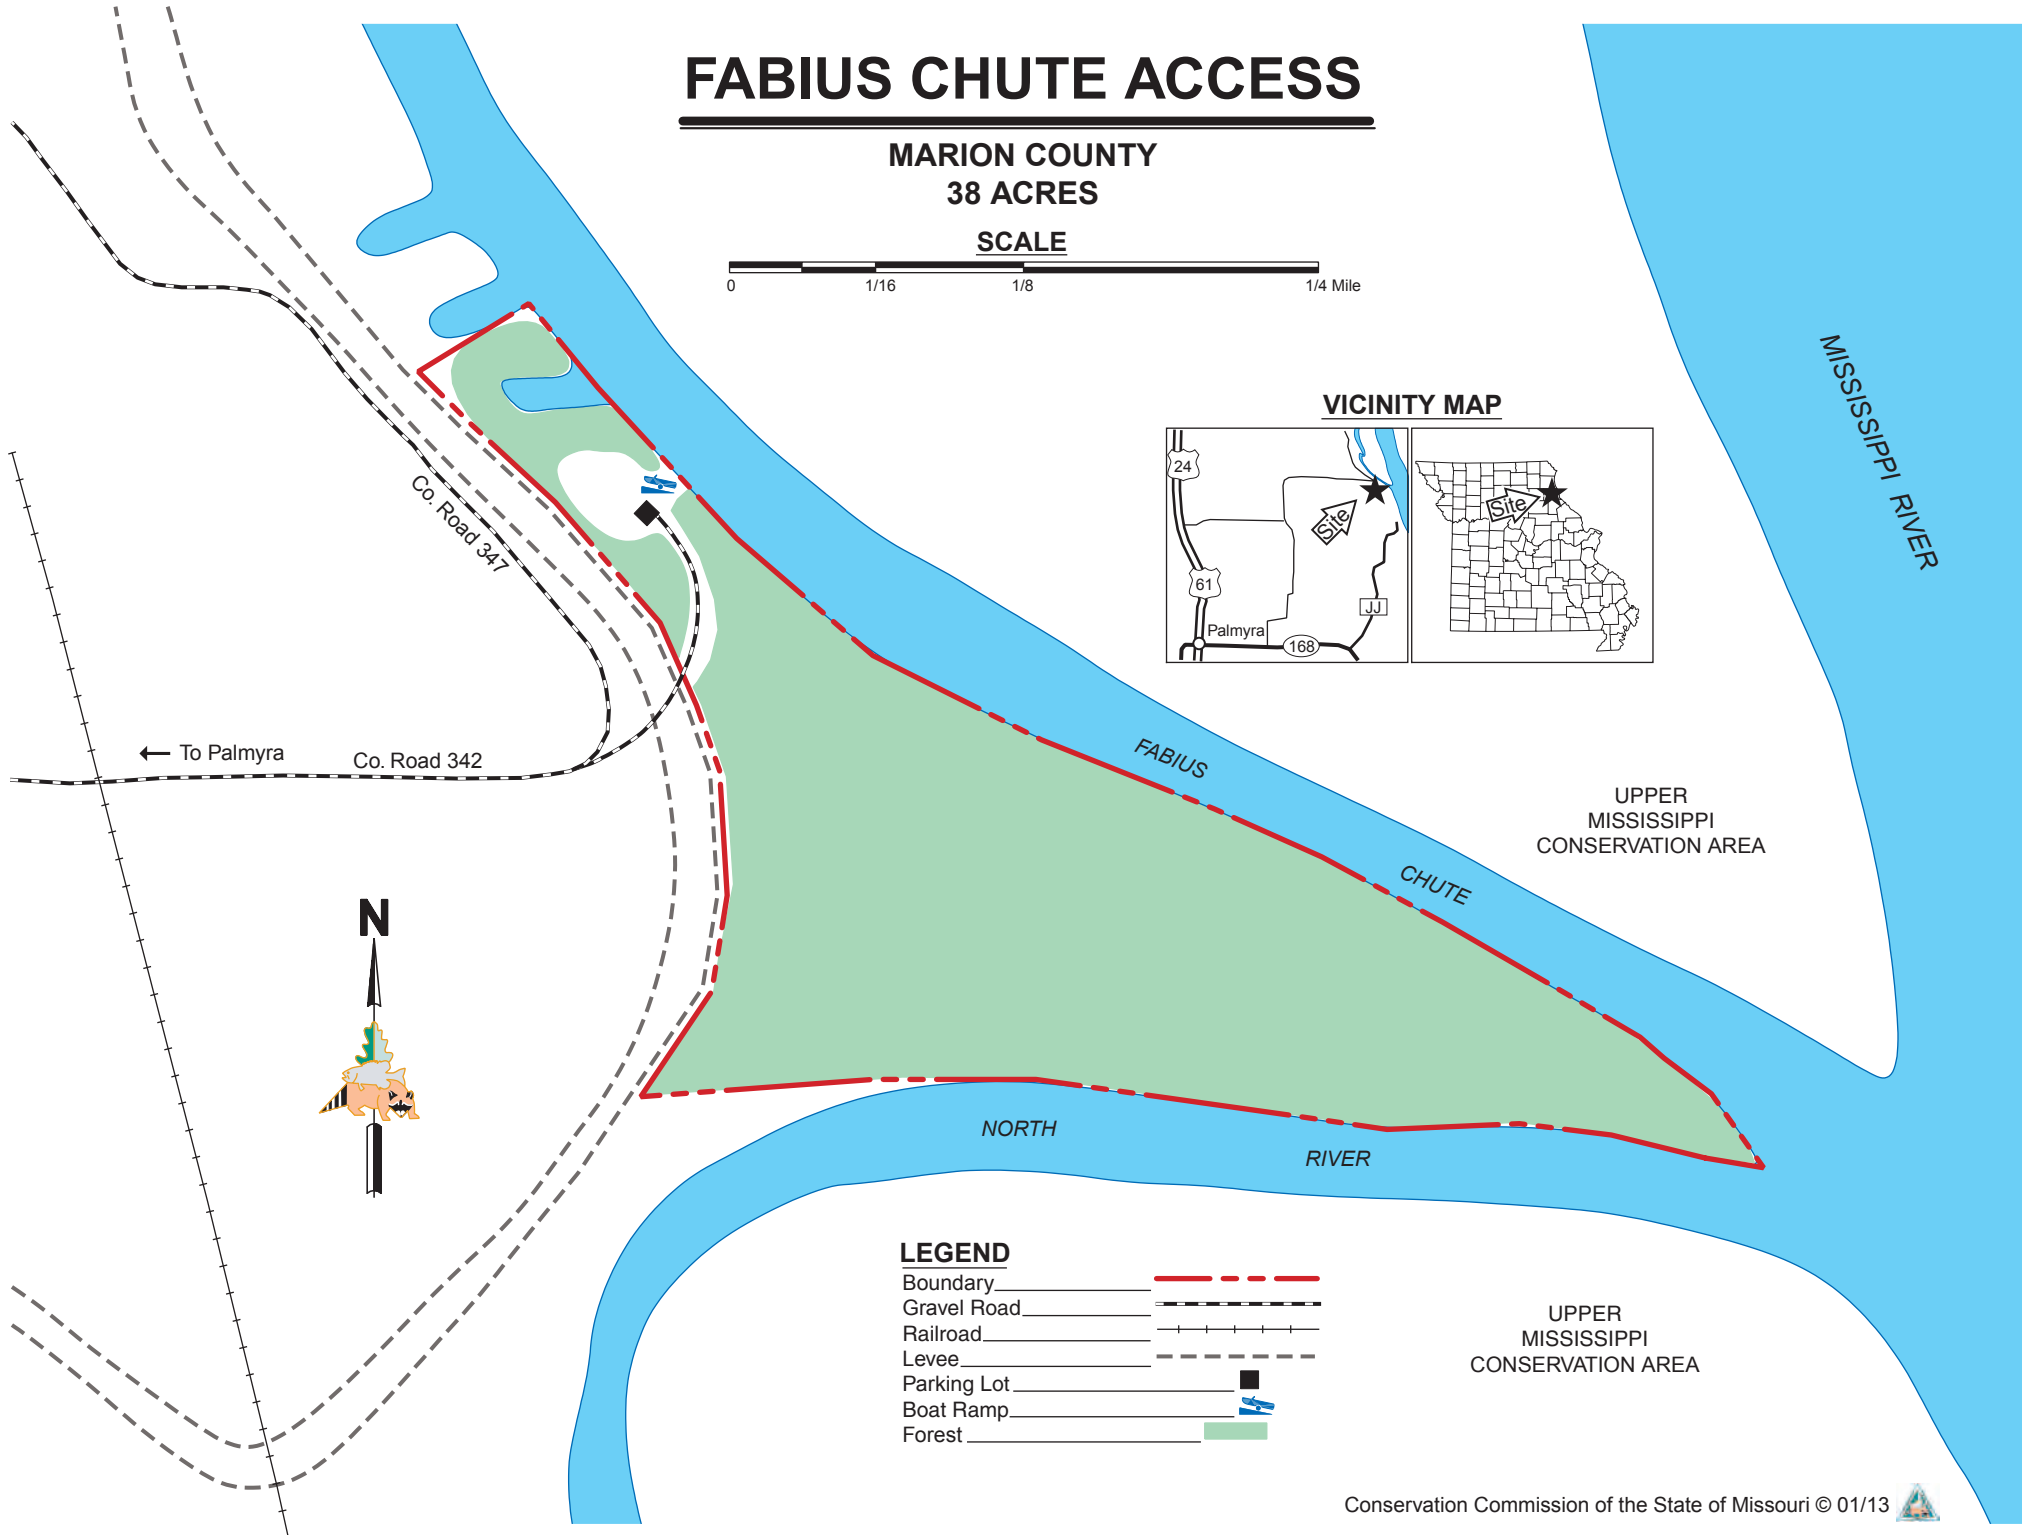

# FABIUS CHUTE ACCESS

MARION COUNTY  
38 ACRES

SCALE

## VICINITY MAP

← To Palmyra

Co. Road 342

Co. Road 347

FABIUS

CHUTE

NORTH

RIVER

UPPER  
MISSISSIPPI  
CONSERVATION AREA

UPPER  
MISSISSIPPI  
CONSERVATION AREA

## LEGEND

- Boundary
- Gravel Road
- Railroad
- Levee
- Parking Lot
- Boat Ramp
- Forest