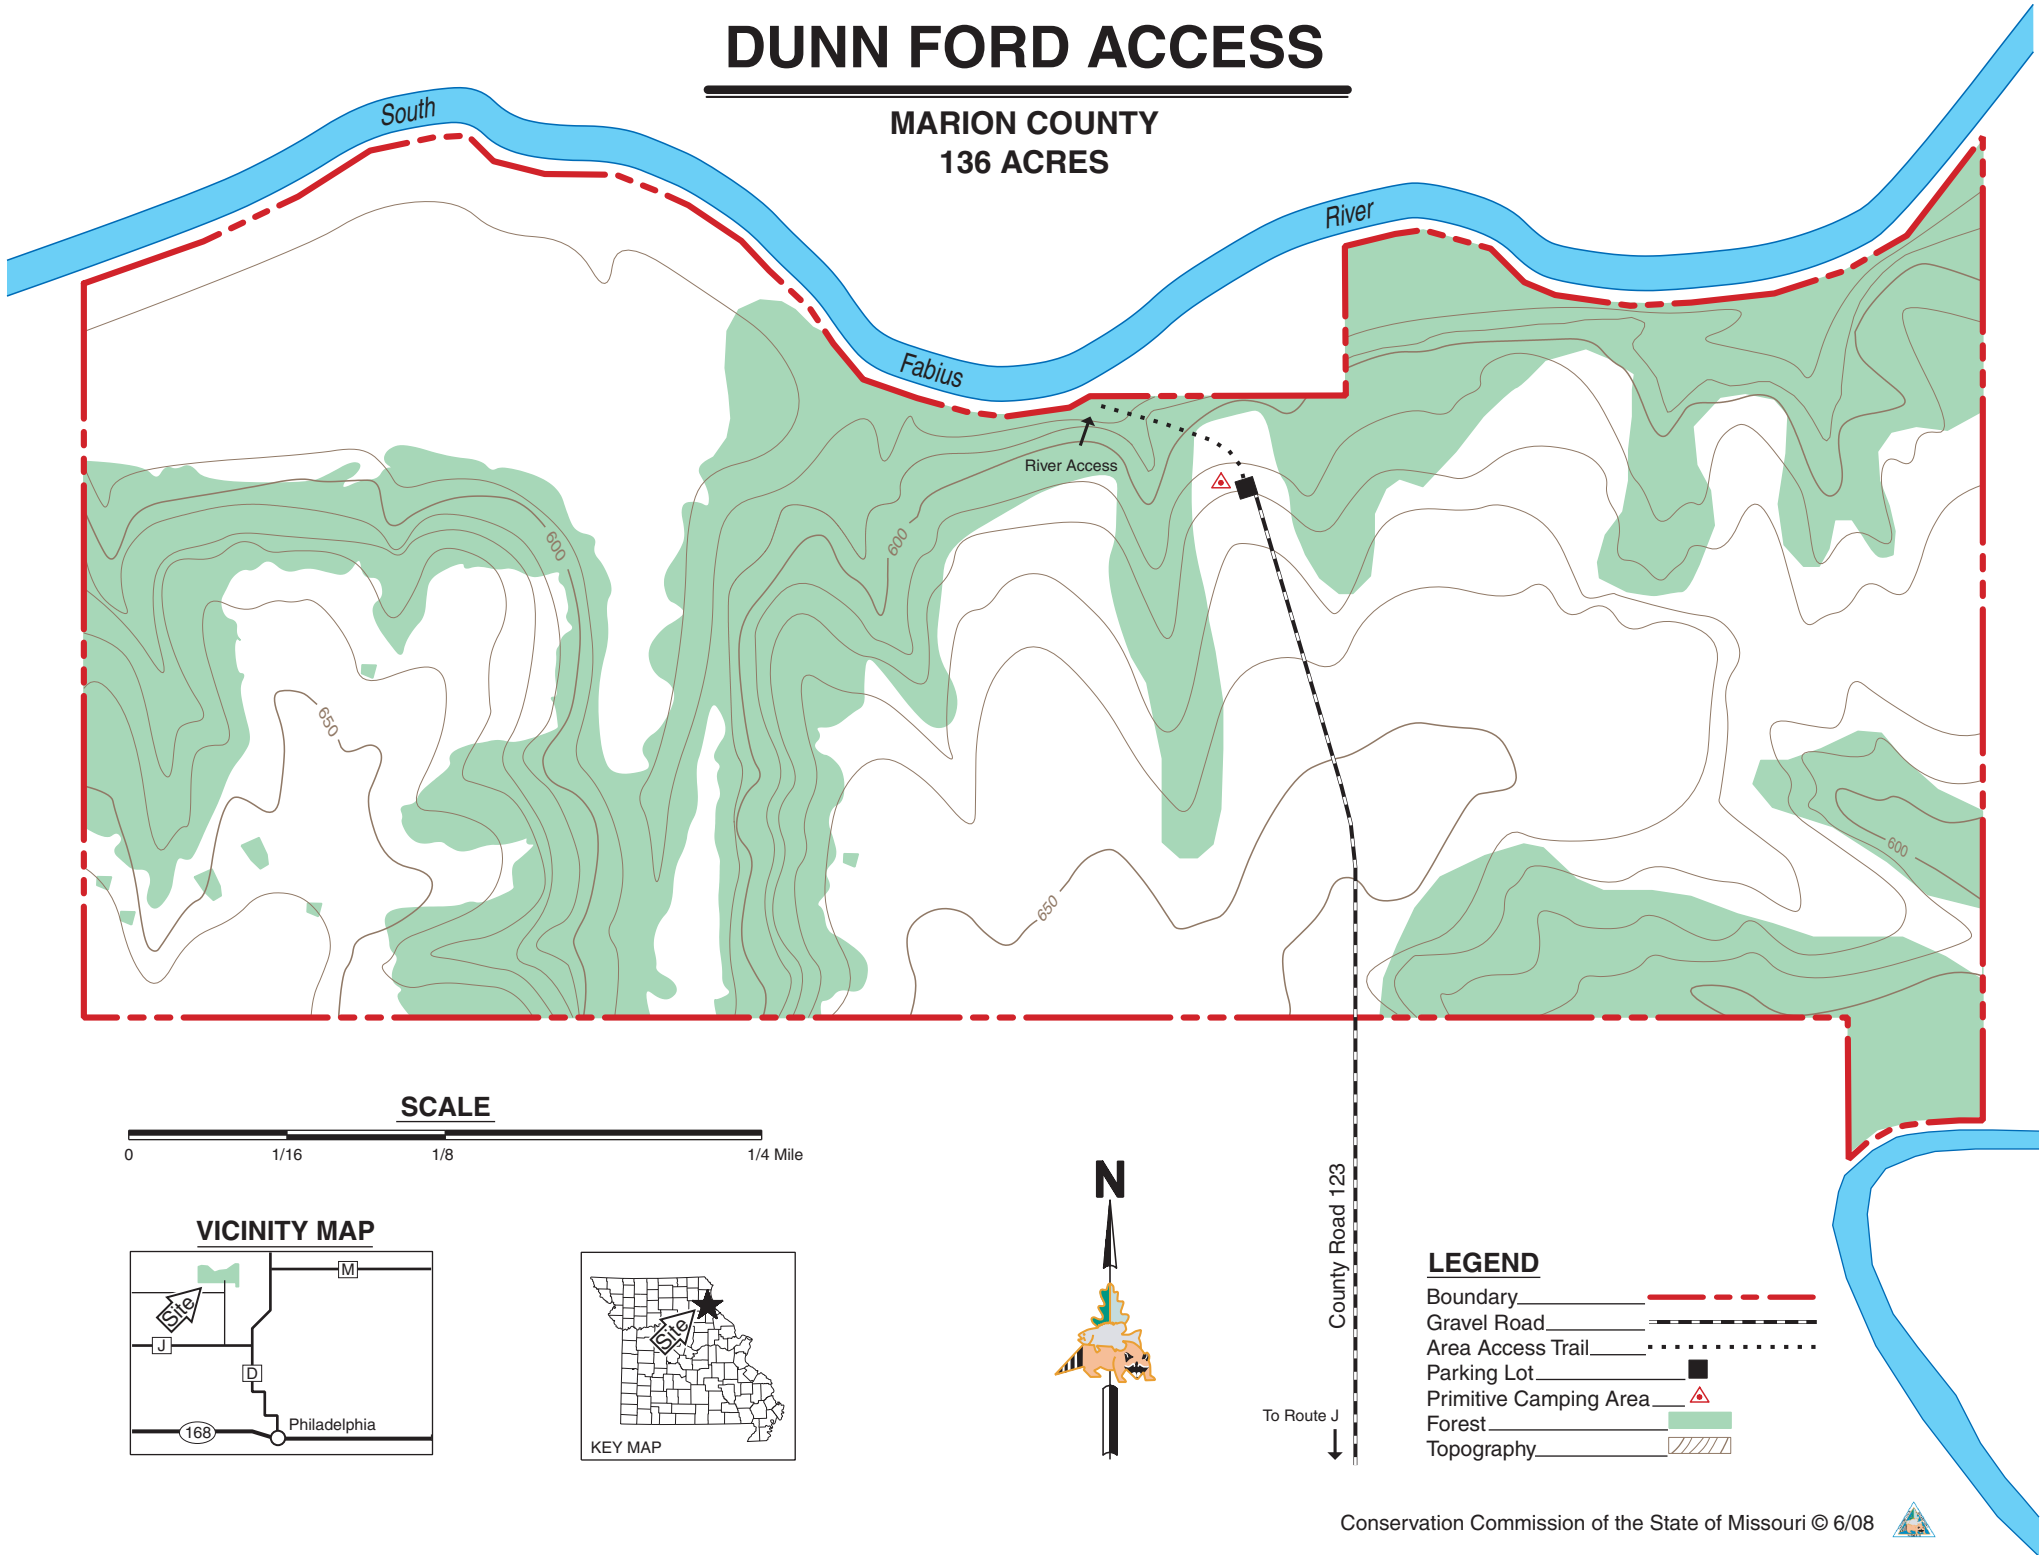

DUNN FORD ACCESS

MARION COUNTY
136 ACRES

SCALE

VICINITY MAP

LEGEND

- Boundary _____ [Red dashed line]
- Gravel Road _____ [Black dashed line]
- Area Access Trail _____ [Dotted line]
- Parking Lot _____ [Black square]
- Primitive Camping Area _____ [Red triangle]
- Forest _____ [Green shaded area]
- Topography _____ [Brown contour lines]

County Road 123

To Route J