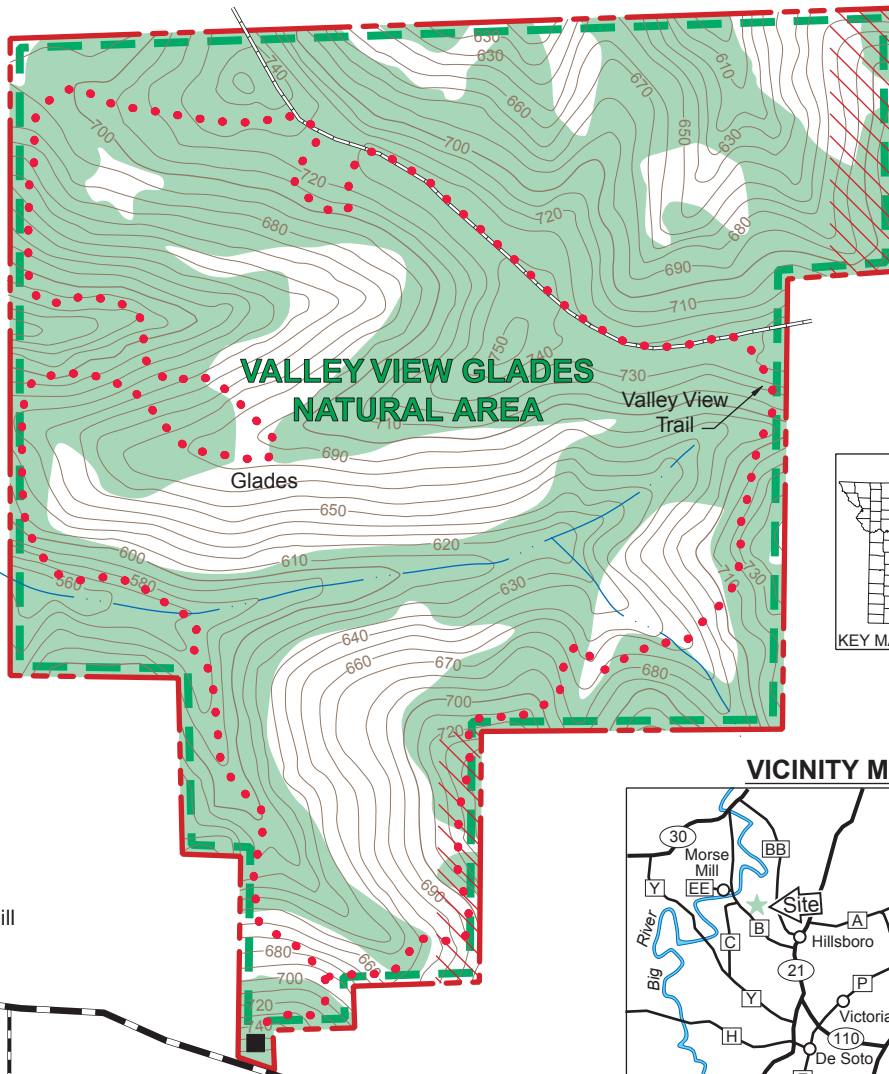

VALLEY VIEW GLADES NATURAL AREA

JEFFERSON COUNTY
225 ACRES

LEGEND

- Boundary 
- Paved Road 
- Gravel Road 
- Service Road 
- Drainage 
- Hiking Trail 
- Parking lot 
- No Shooting Zone 
- Forest 
- Topography 
- Natural Area 

SCALE

VICINITY MAP

Morse Mill
1 Mile

Hillsboro and Hwy. 21
4.5 Miles