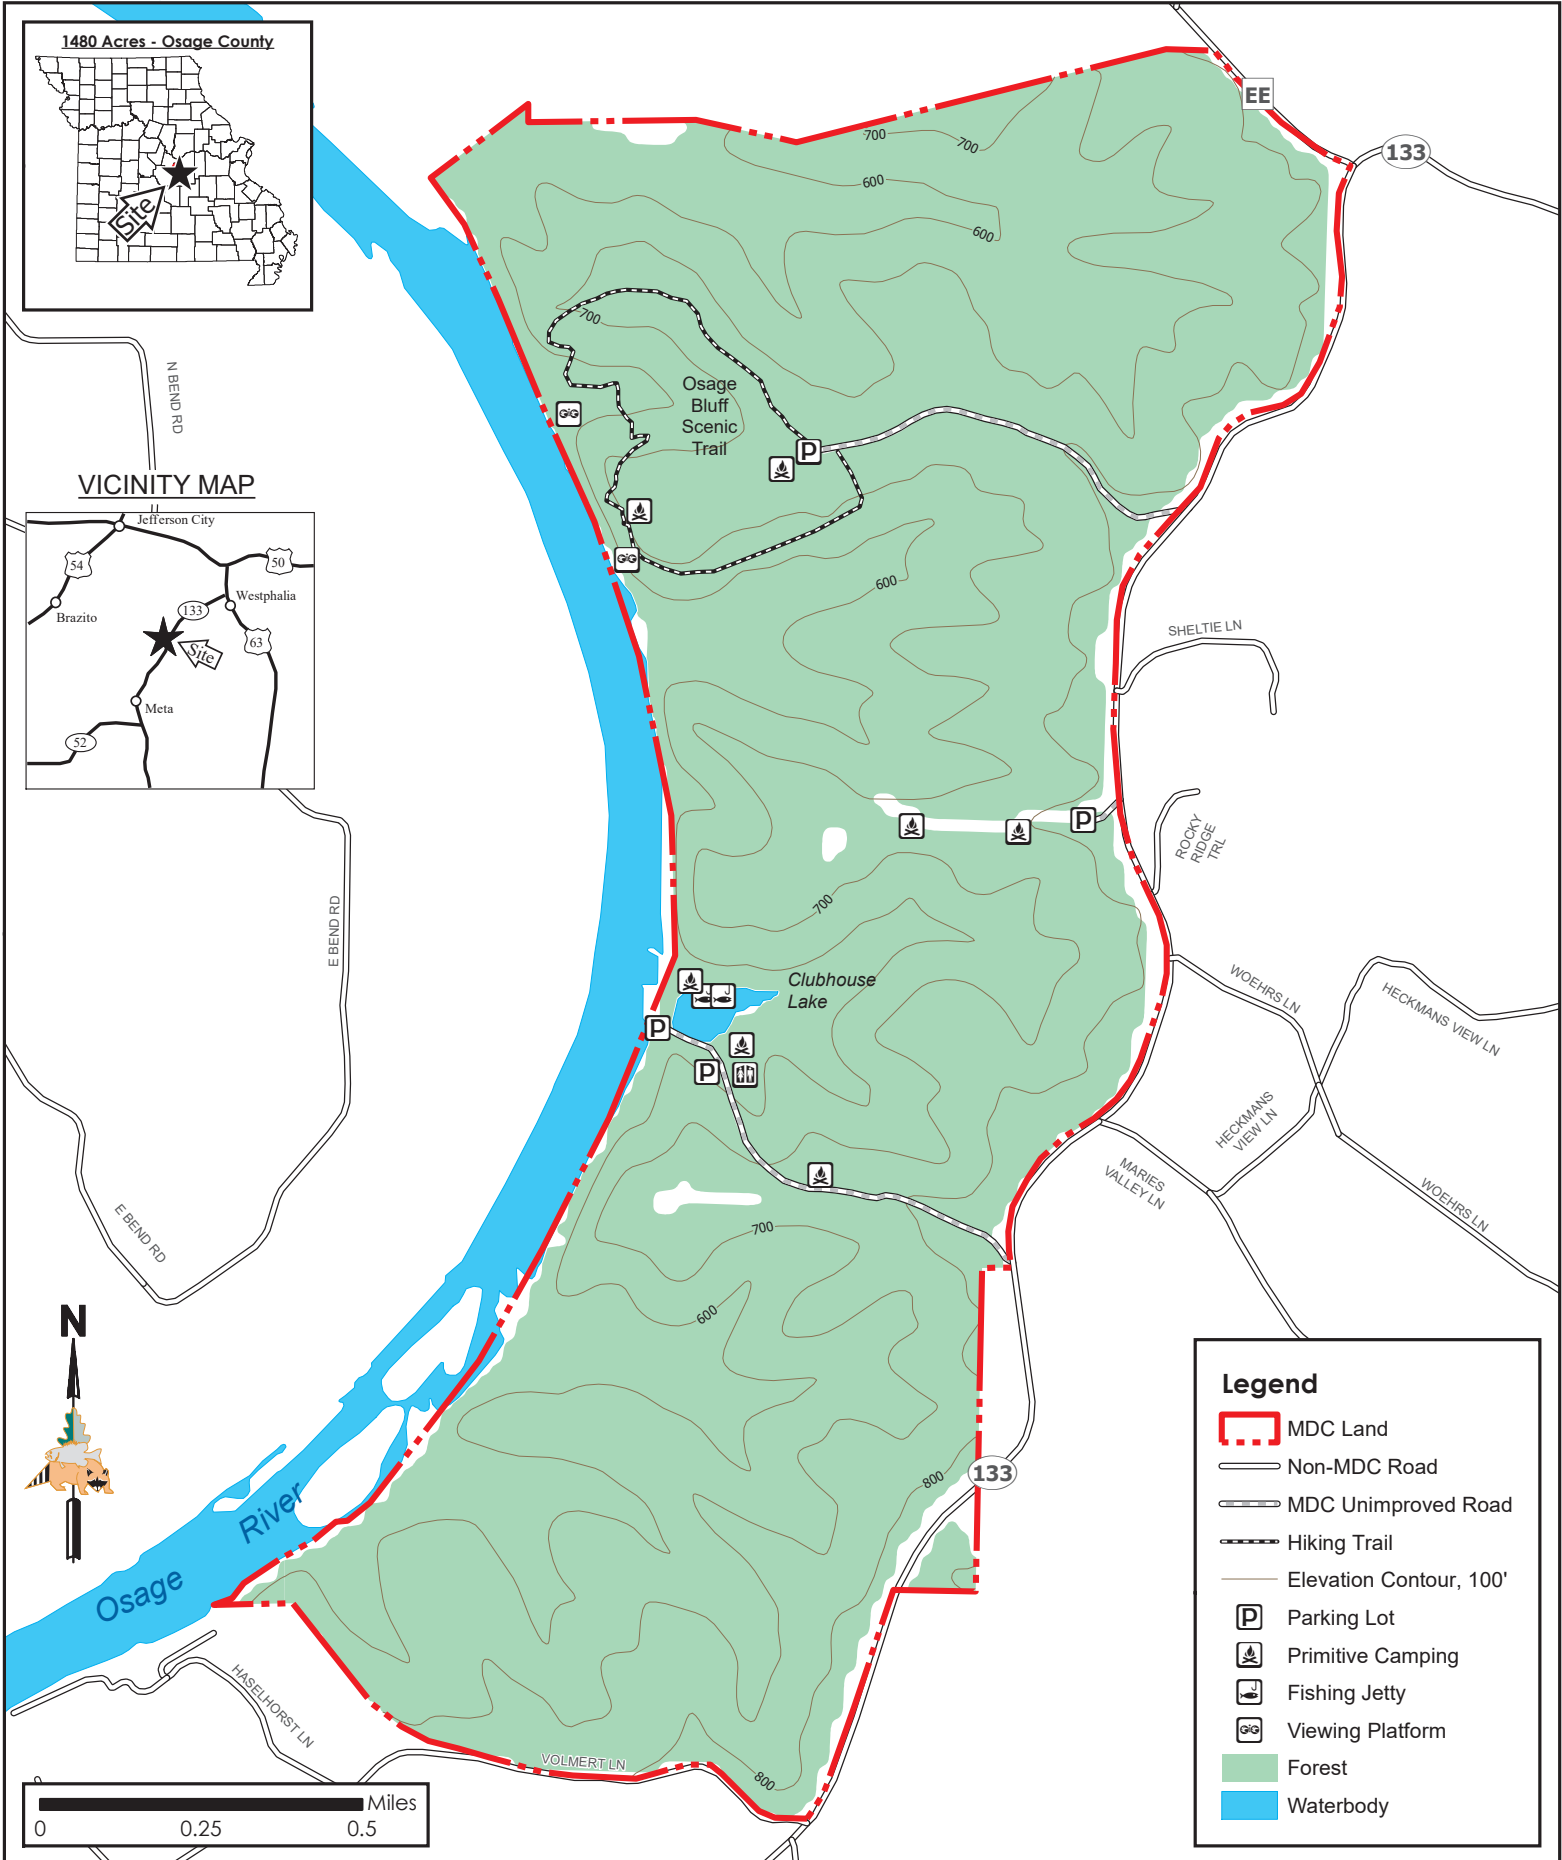

Painted Rock Conservation Area

Conservation Commission of the State of Missouri ©

Last Updated - 8/27/2019

Legend

- MDC Land
- Non-MDC Road
- MDC Unimproved Road
- Hiking Trail
- Elevation Contour, 100'
- Parking Lot
- Primitive Camping
- Fishing Jetty
- Viewing Platform
- Forest
- Waterbody

MAP DISCLAIMER: Although all data in this map have been compiled by the Missouri Department of Conservation, no warranty, expressed or implied, is made by the department as to the accuracy of the data and related materials. The act of distribution shall not constitute any such warranty, and no responsibility is assumed by the department in the use of these data or related materials.