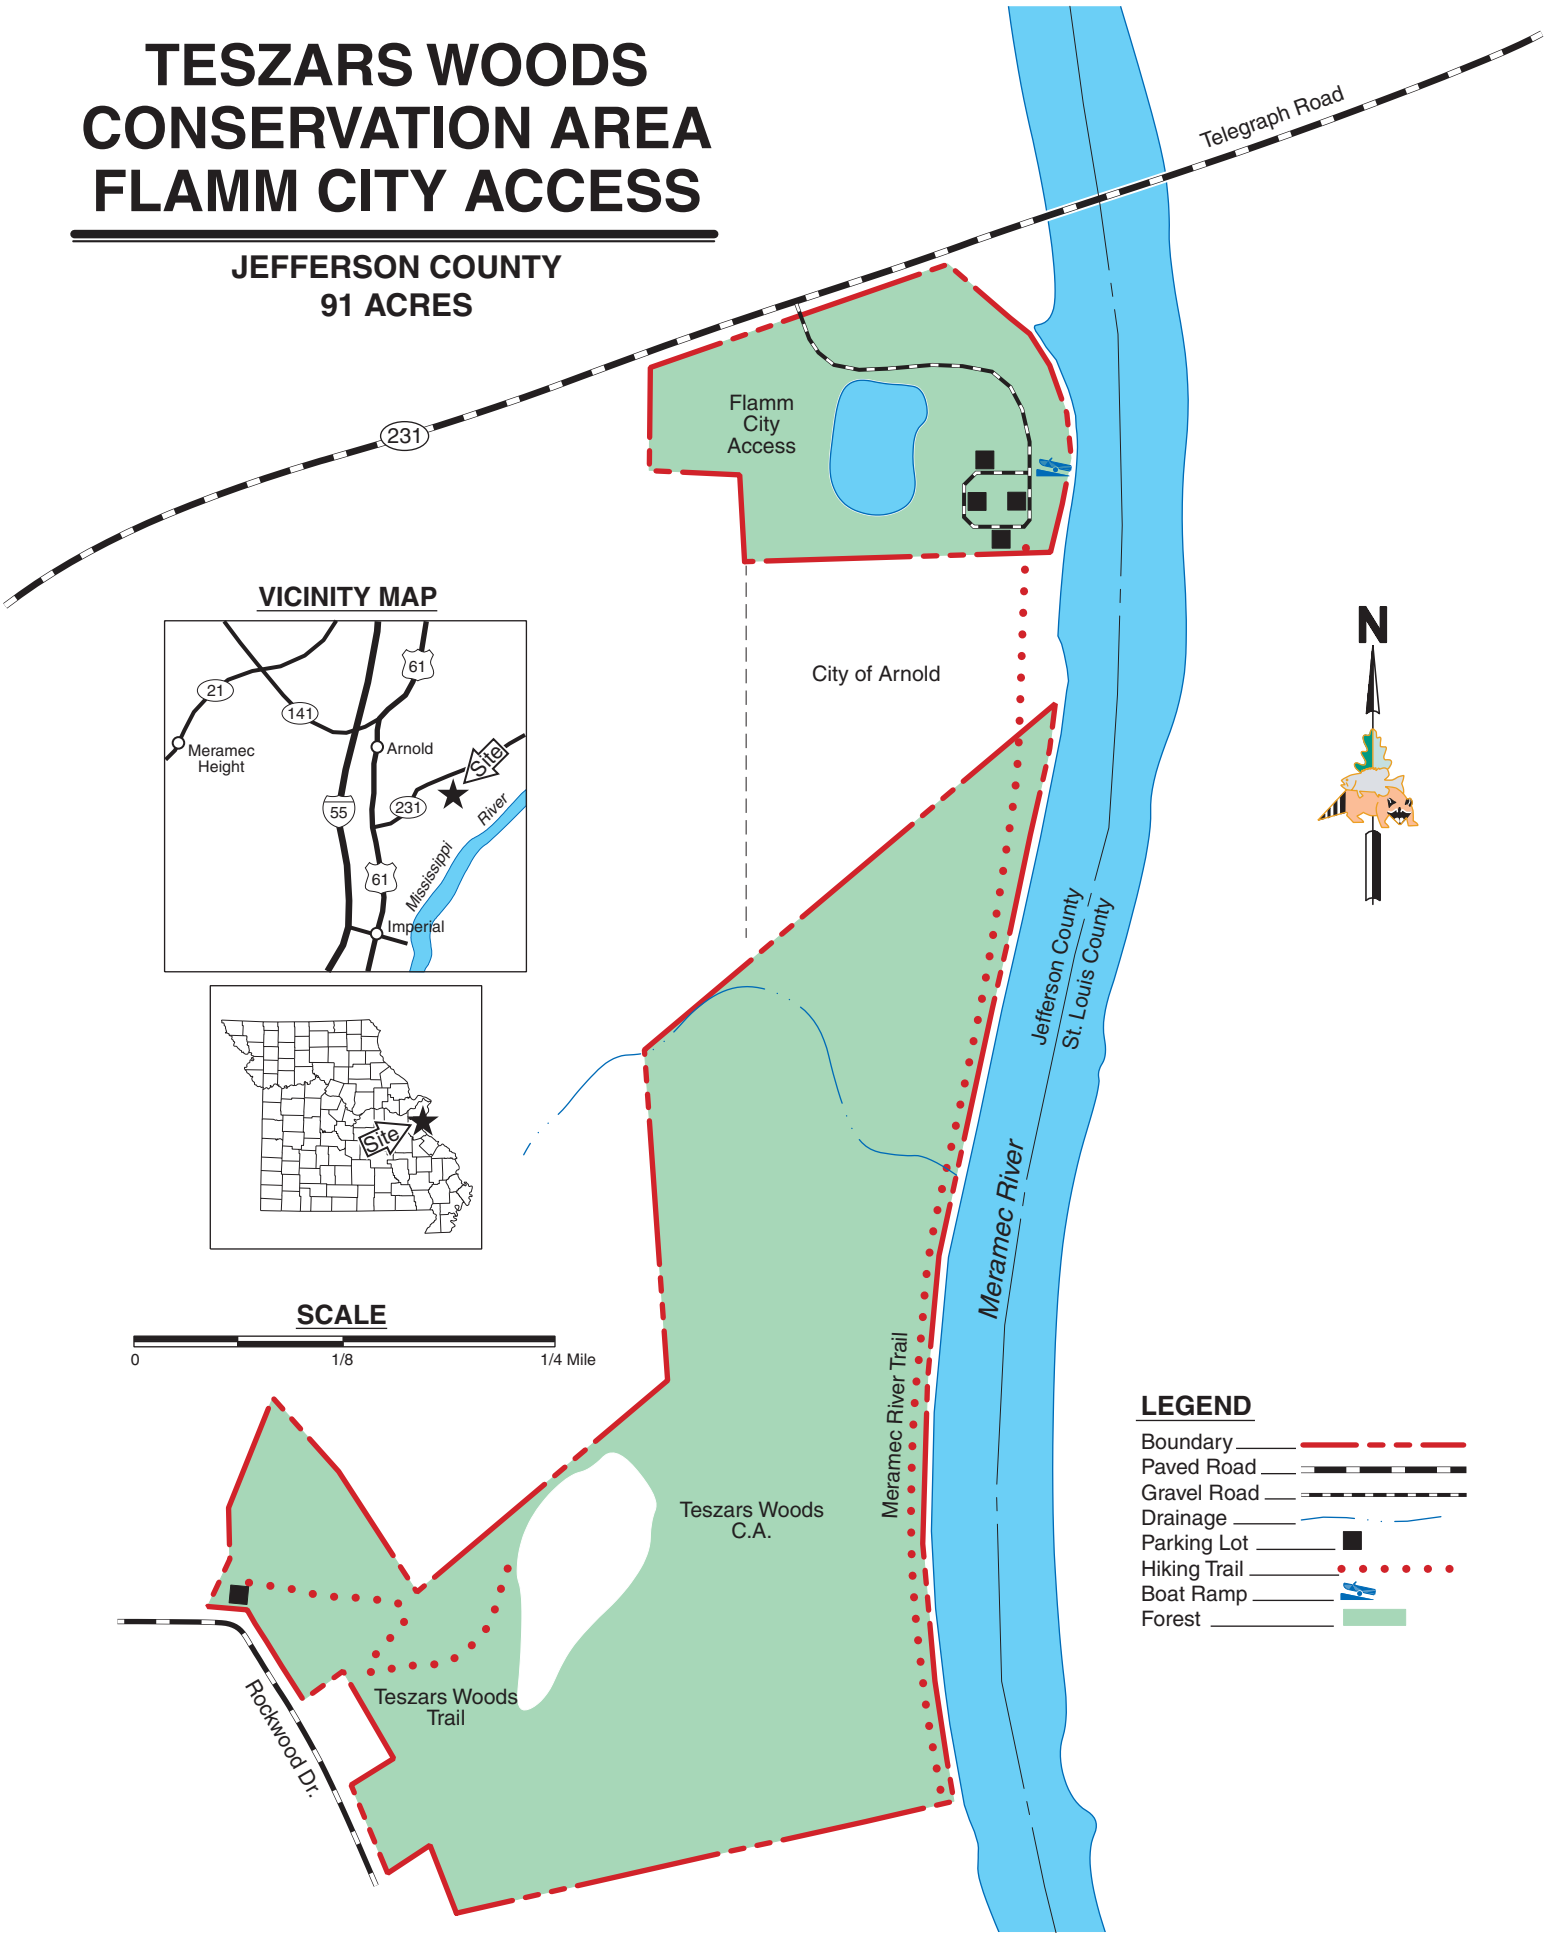

# TESZARS WOODS CONSERVATION AREA FLAMM CITY ACCESS

JEFFERSON COUNTY  
91 ACRES

## VICINITY MAP

## SCALE

## LEGEND

- Boundary
- Paved Road
- Gravel Road
- Drainage
- Parking Lot
- Hiking Trail
- Boat Ramp
- Forest