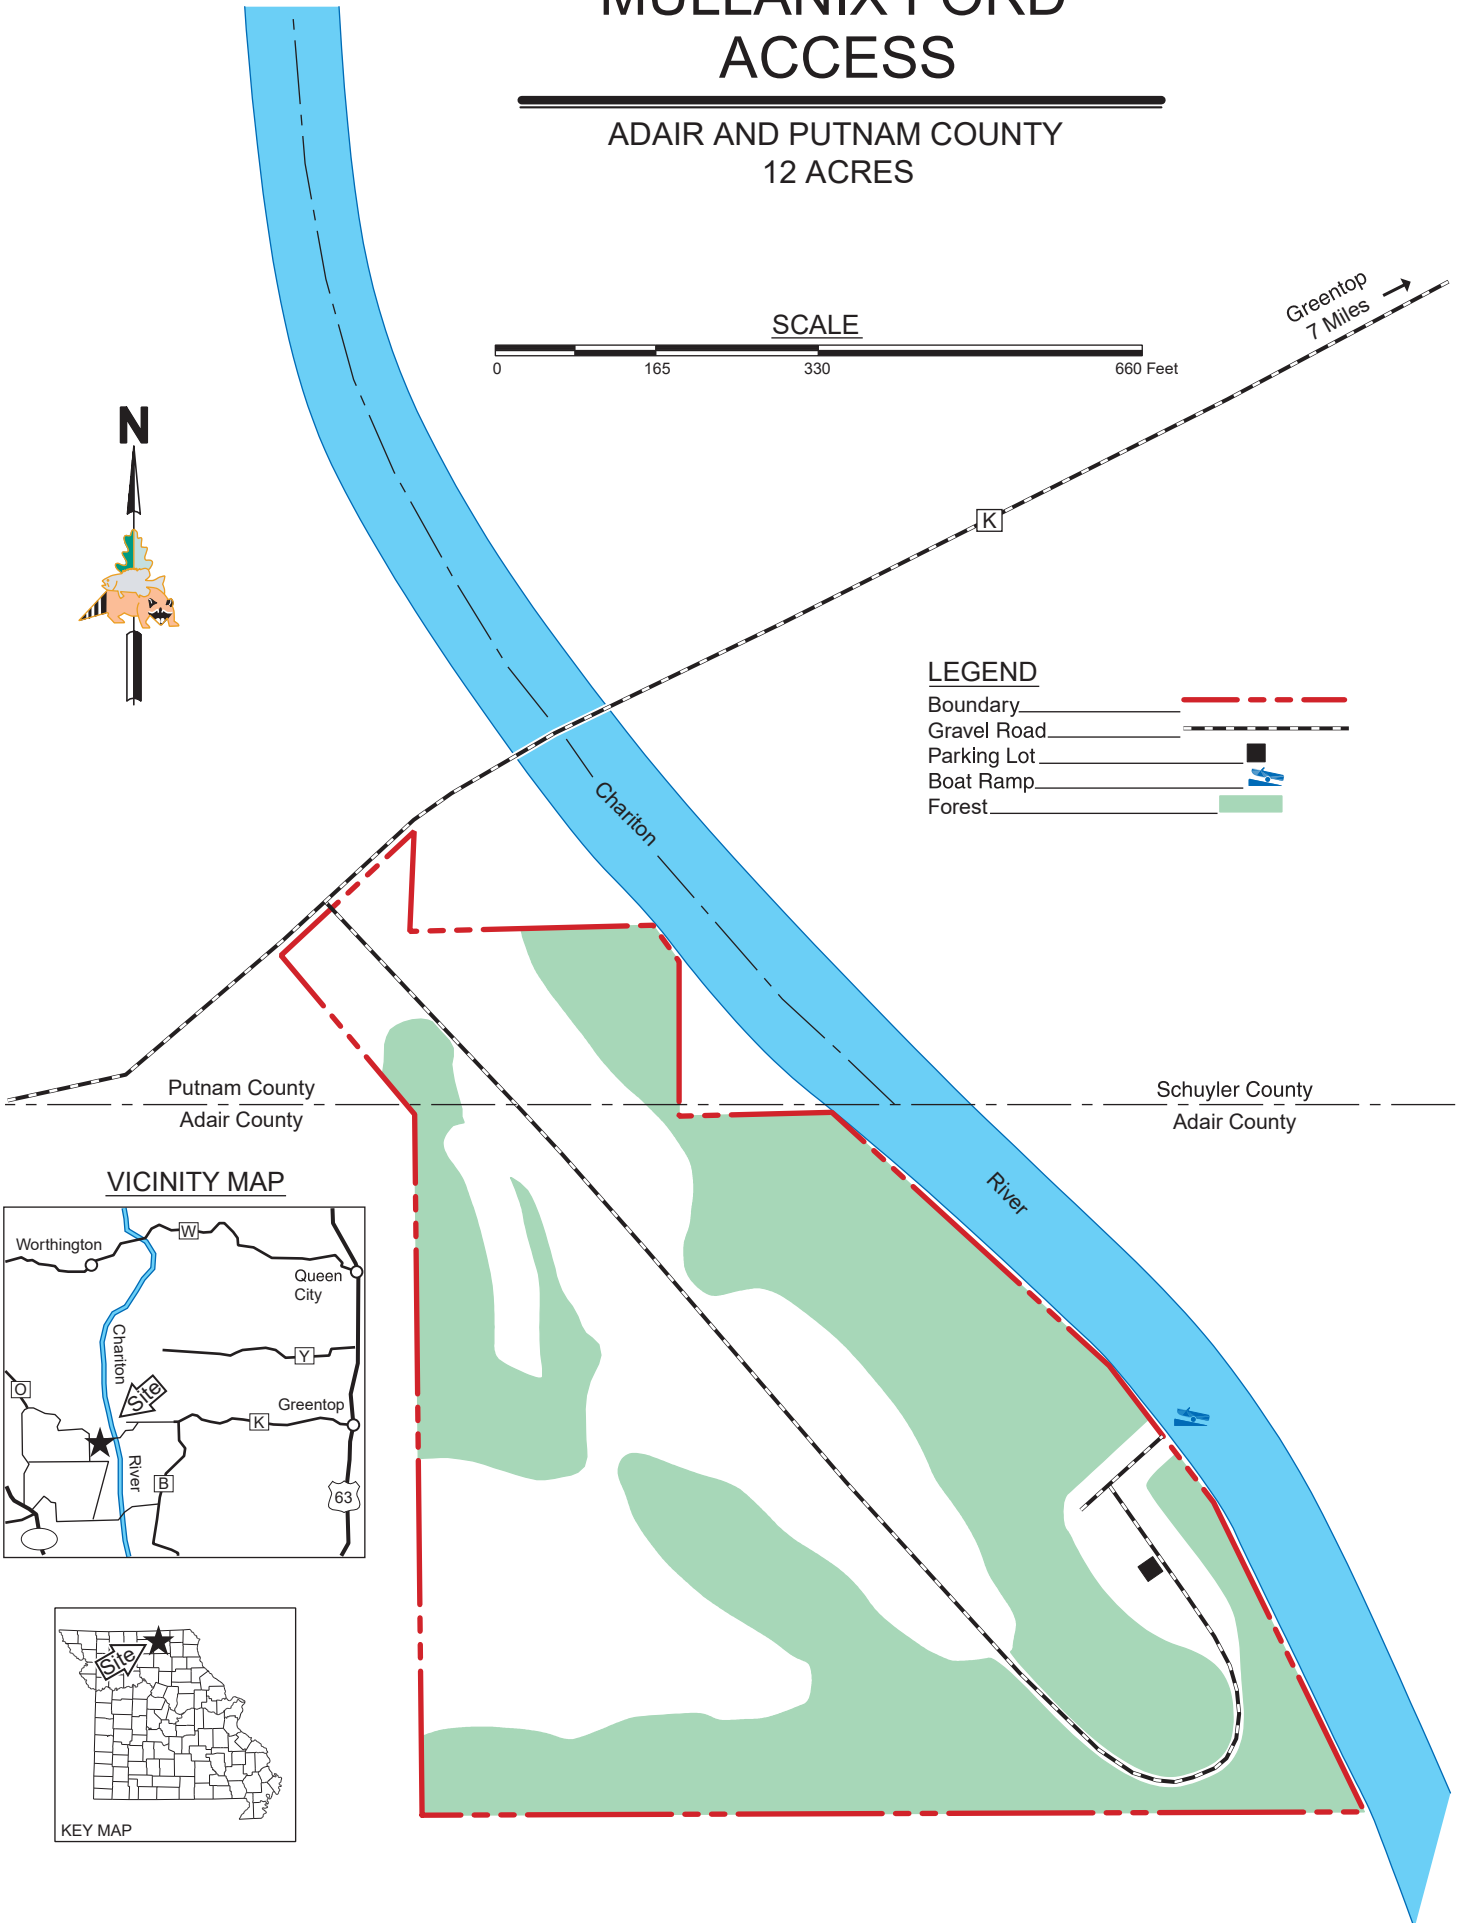

MULLANIX FORD ACCESS

ADAIR AND PUTNAM COUNTY
12 ACRES

Greentop
7 Miles

LEGEND

- Boundary
- Gravel Road
- Parking Lot
- Boat Ramp
- Forest

VICINITY MAP