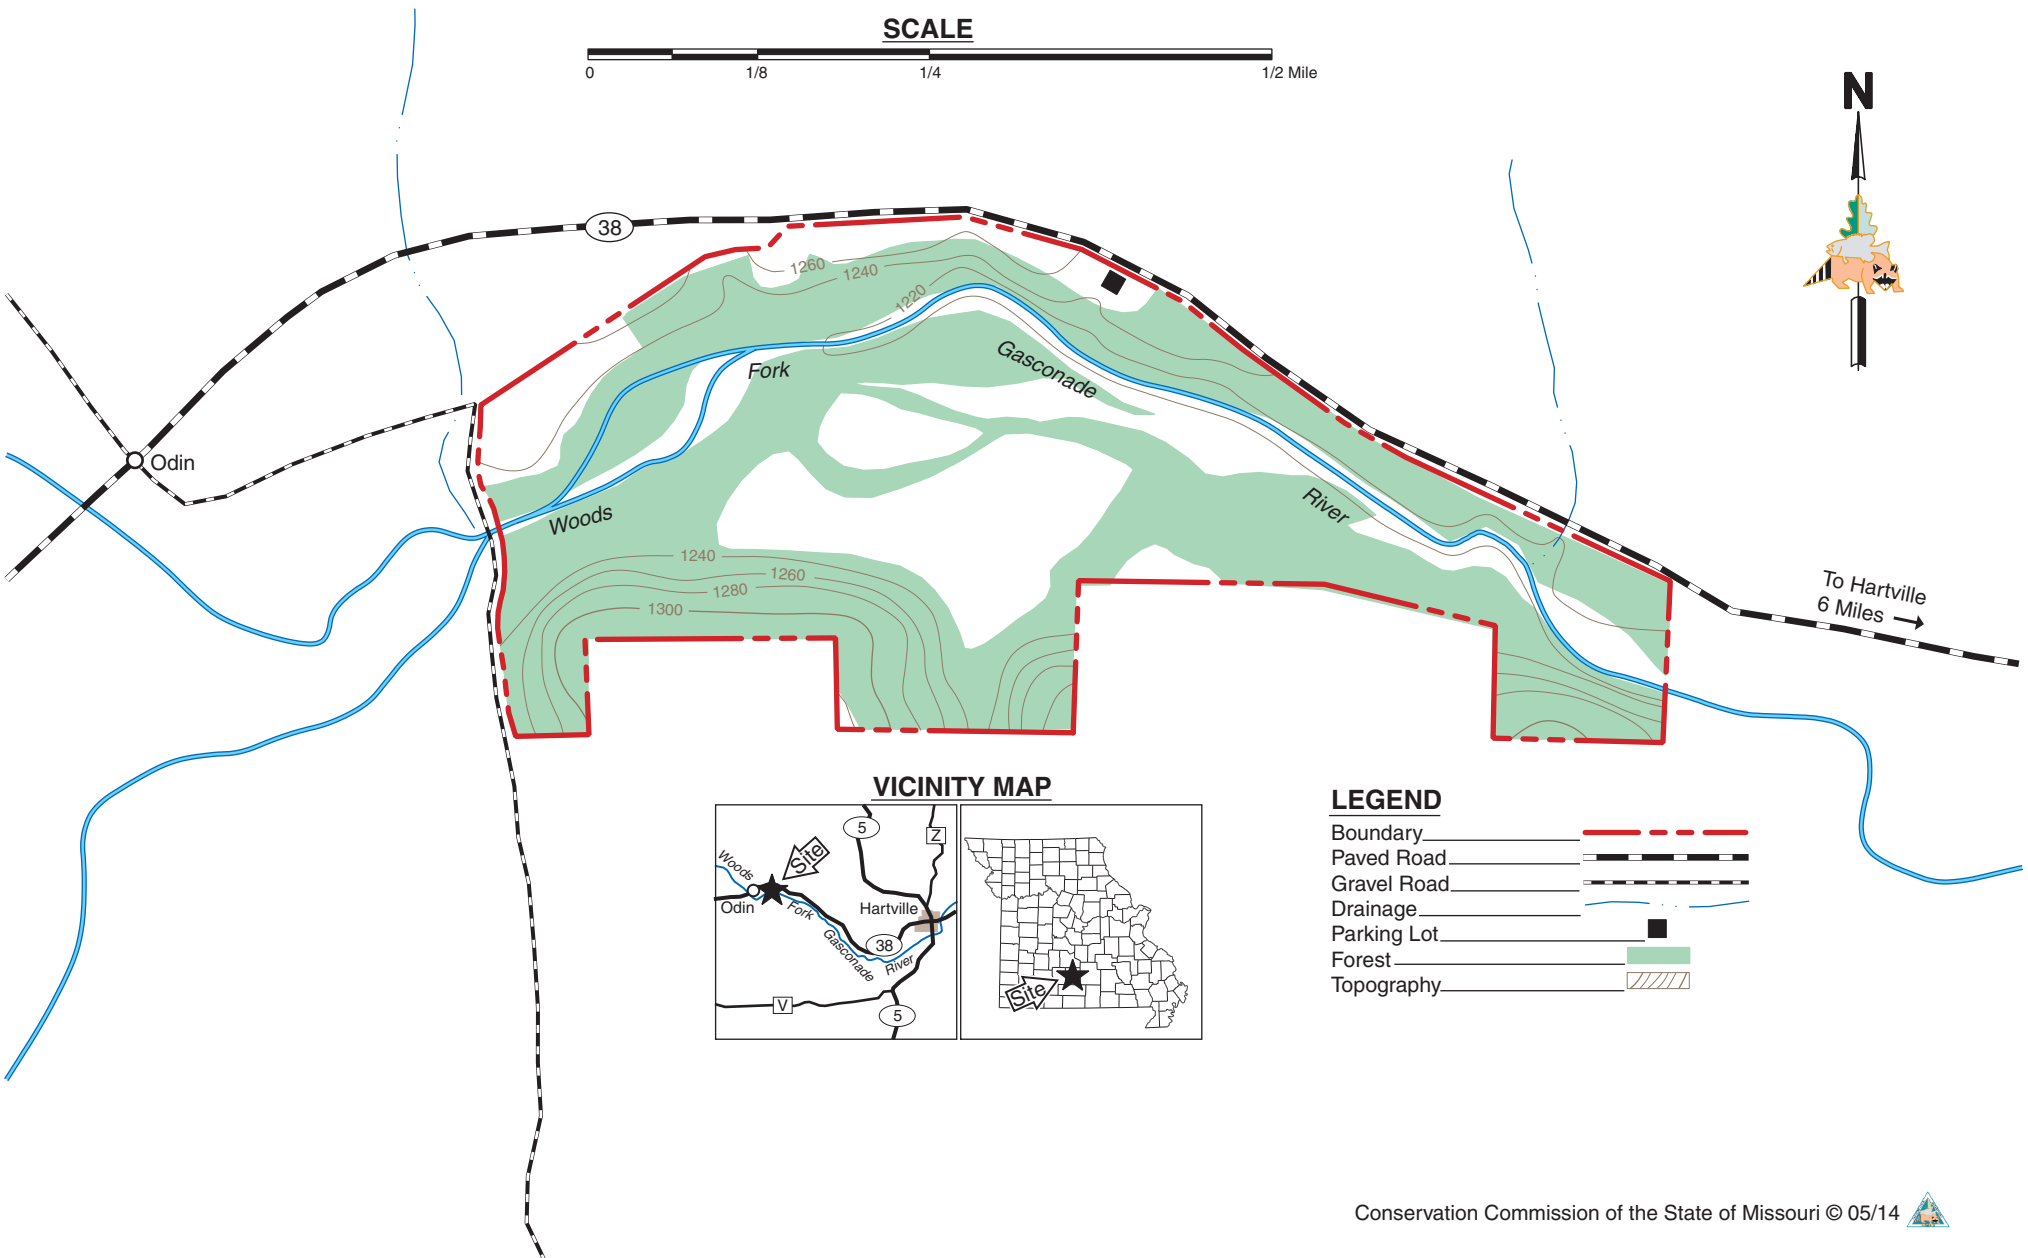

# ODIN ACCESS

WRIGHT COUNTY  
124 ACRES

## SCALE

## VICINITY MAP

## LEGEND

- Boundary
- Paved Road
- Gravel Road
- Drainage
- Parking Lot
- Forest
- Topography