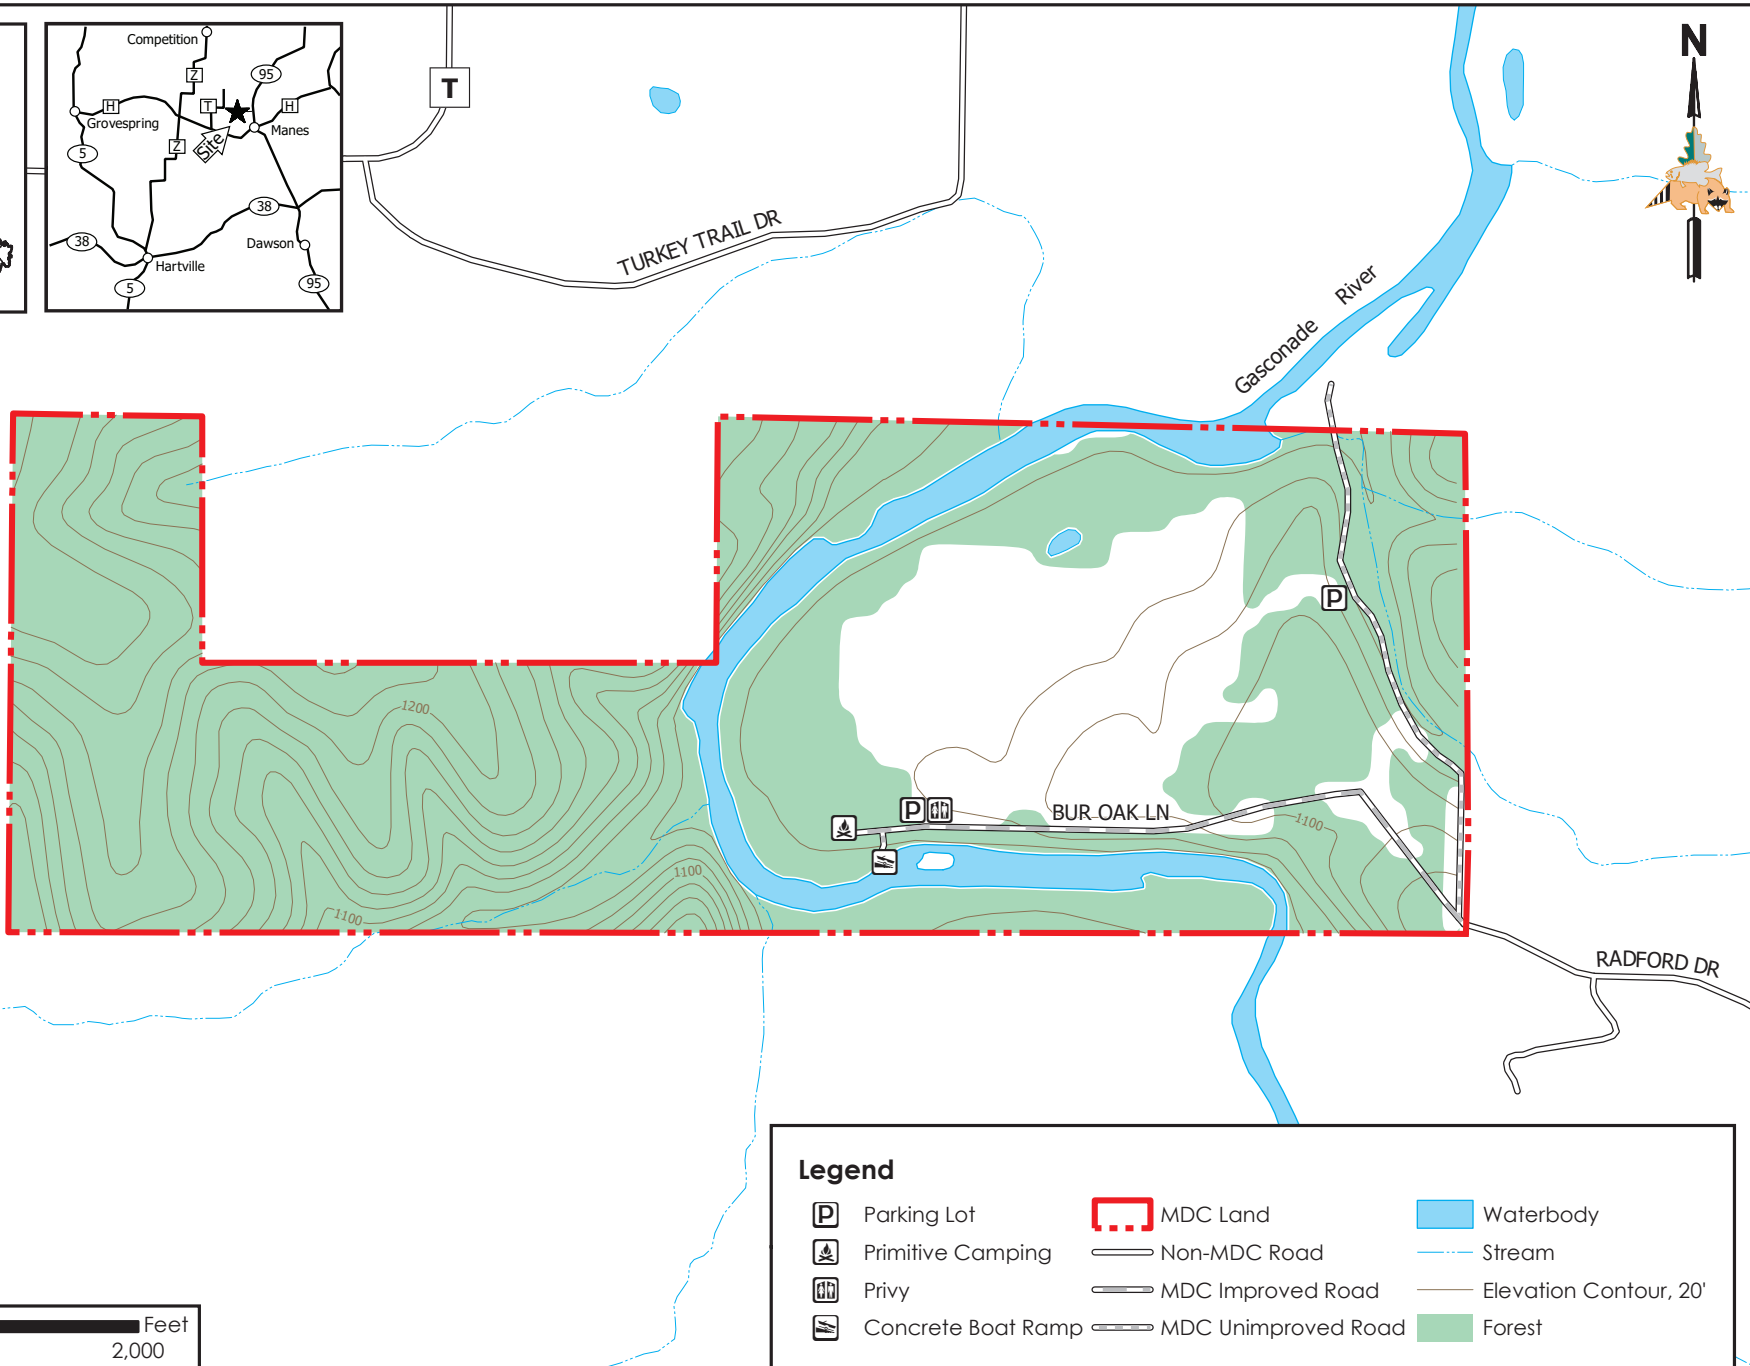

Allen (Wilbur) Mem CA

Conservation Commission of the State of Missouri ©

Last Updated - 4/2/2019

Legend

Parking Lot	MDC Land	Waterbody
Primitive Camping	Non-MDC Road	Stream
Privy	MDC Improved Road	Elevation Contour, 20'
Concrete Boat Ramp	MDC Unimproved Road	Forest

MAP DISCLAIMER: Although all data in this map have been compiled by the Missouri Department of Conservation, no warranty, expressed or implied, is made by the department as to the accuracy of the data and related materials. The act of distribution shall not constitute any such warranty, and no responsibility is assumed by the department in the use of these data or related materials.