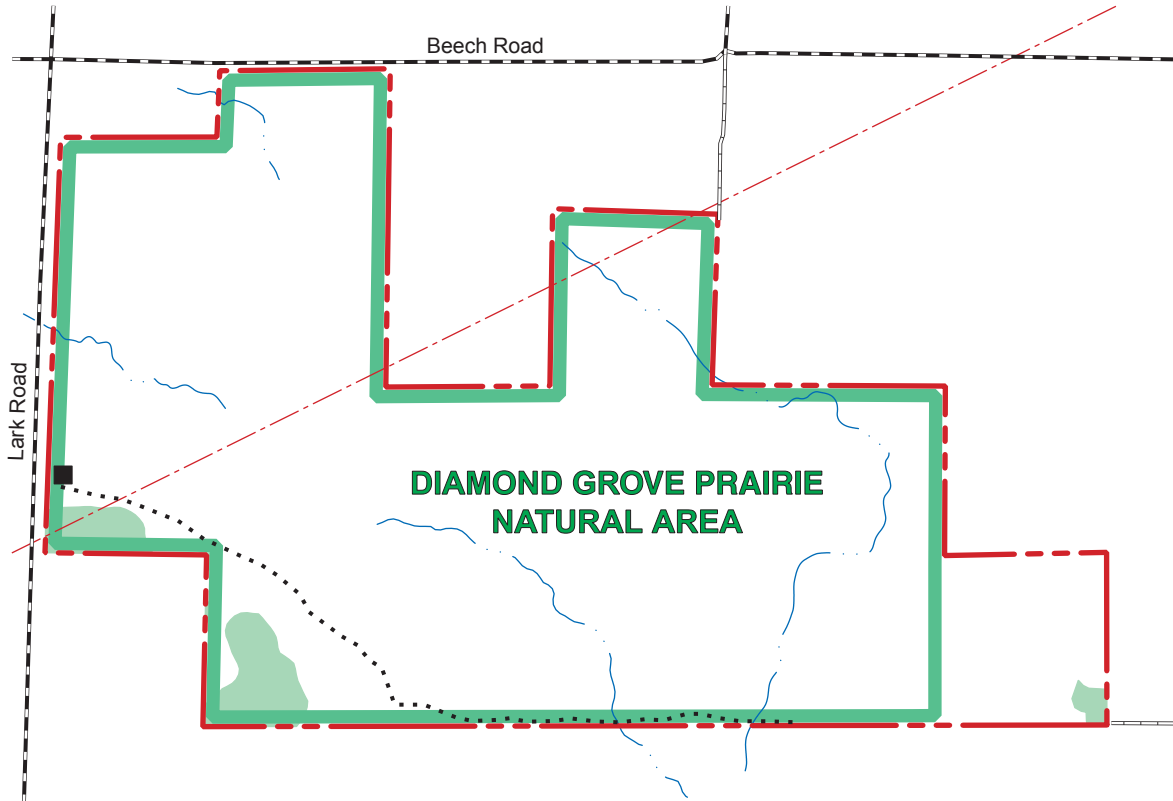

# DIAMOND GROVE PRAIRIE CONSERVATION AREA

NEWTON COUNTY  
852 ACRES

### VICINITY MAP

**DIAMOND GROVE PRAIRIE  
NATURAL AREA**

### LEGEND

- Boundary
- Gravel Road
- Unimproved Road
- Area Access Trail
- Pipeline
- Drainage
- Parking Lot
- Forest

### SCALE