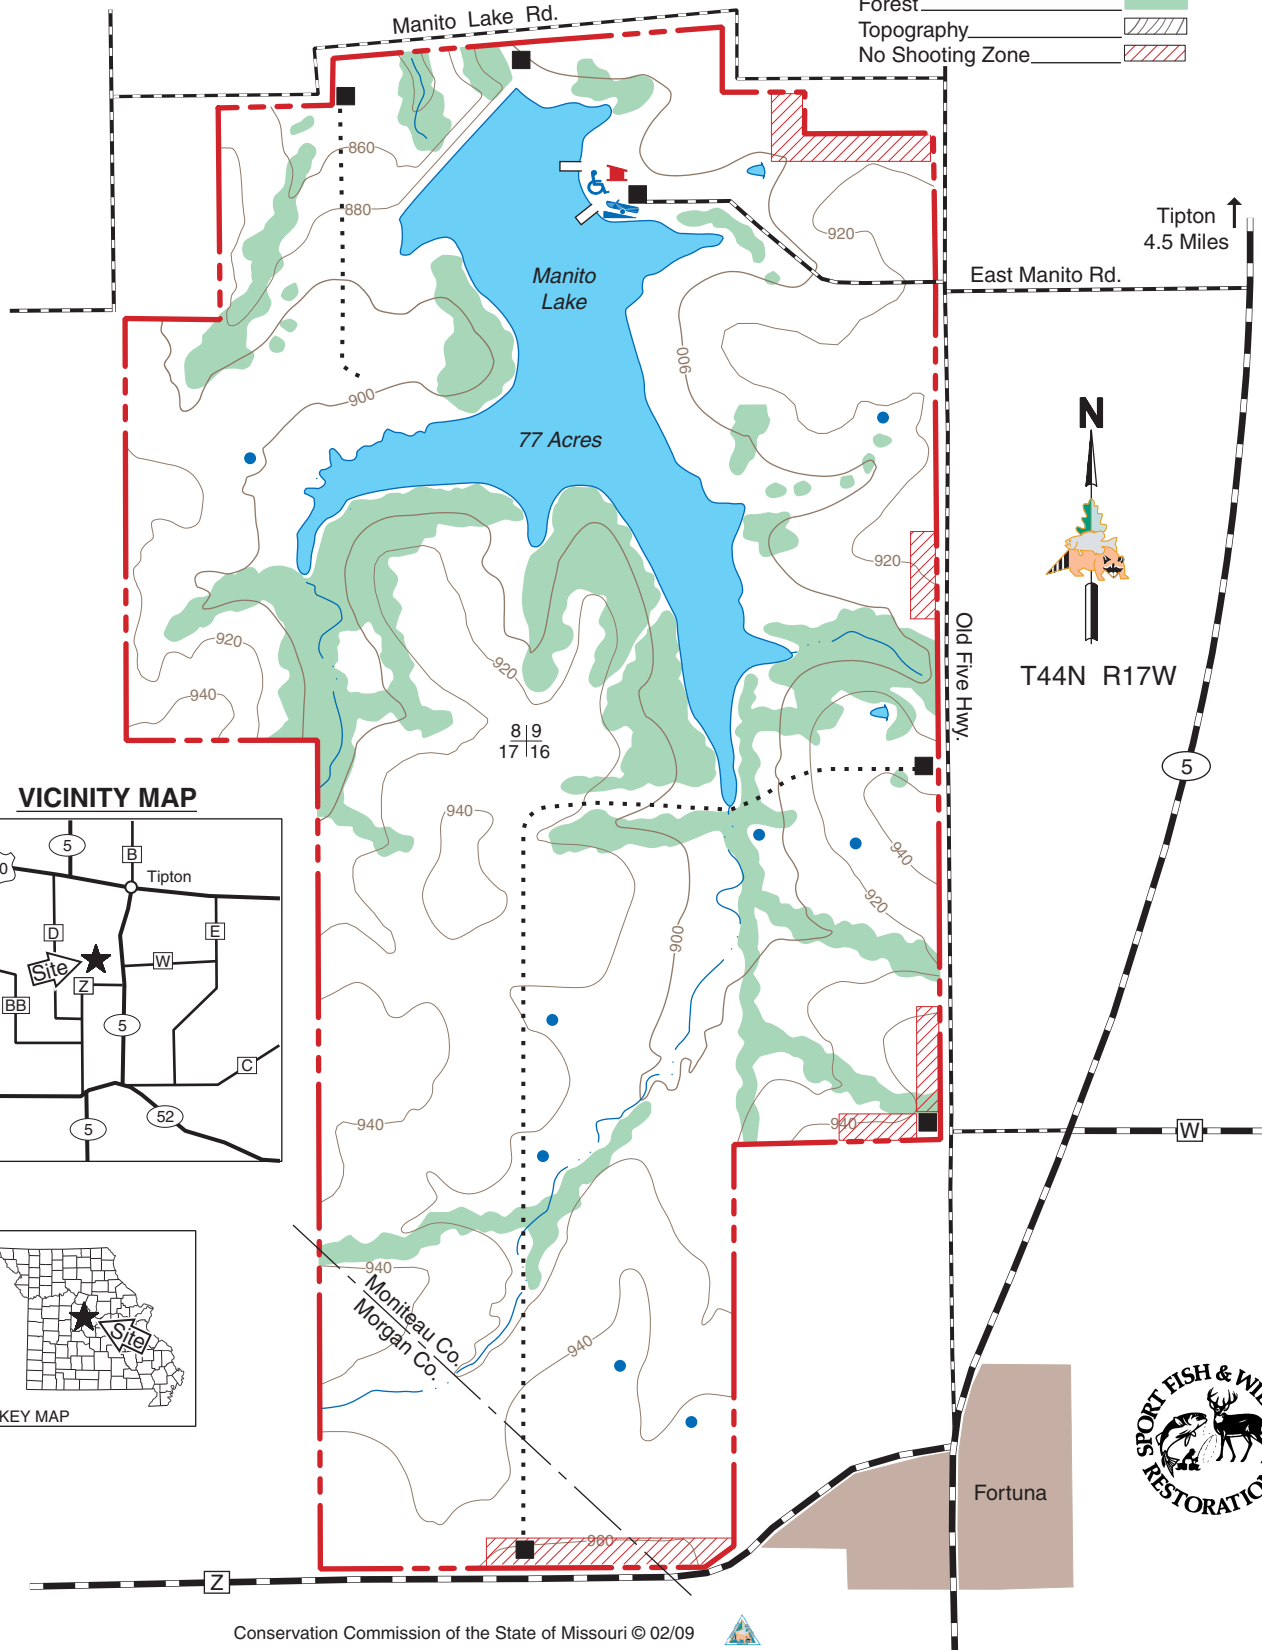

MANITO LAKE CONSERVATION AREA

MONITEAU COUNTY
871 ACRES

SCALE

LEGEND

- Boundary
- Paved Road
- Gravel Road
- Drainage
- Area Access Trail
- Parking Lot
- Privy
- Jetty
- Boat Ramp
- Non-Stocked Pond
- Wildlife Water Hole
- Disabled Accessible
- Forest
- Topography
- No Shooting Zone

VICINITY MAP