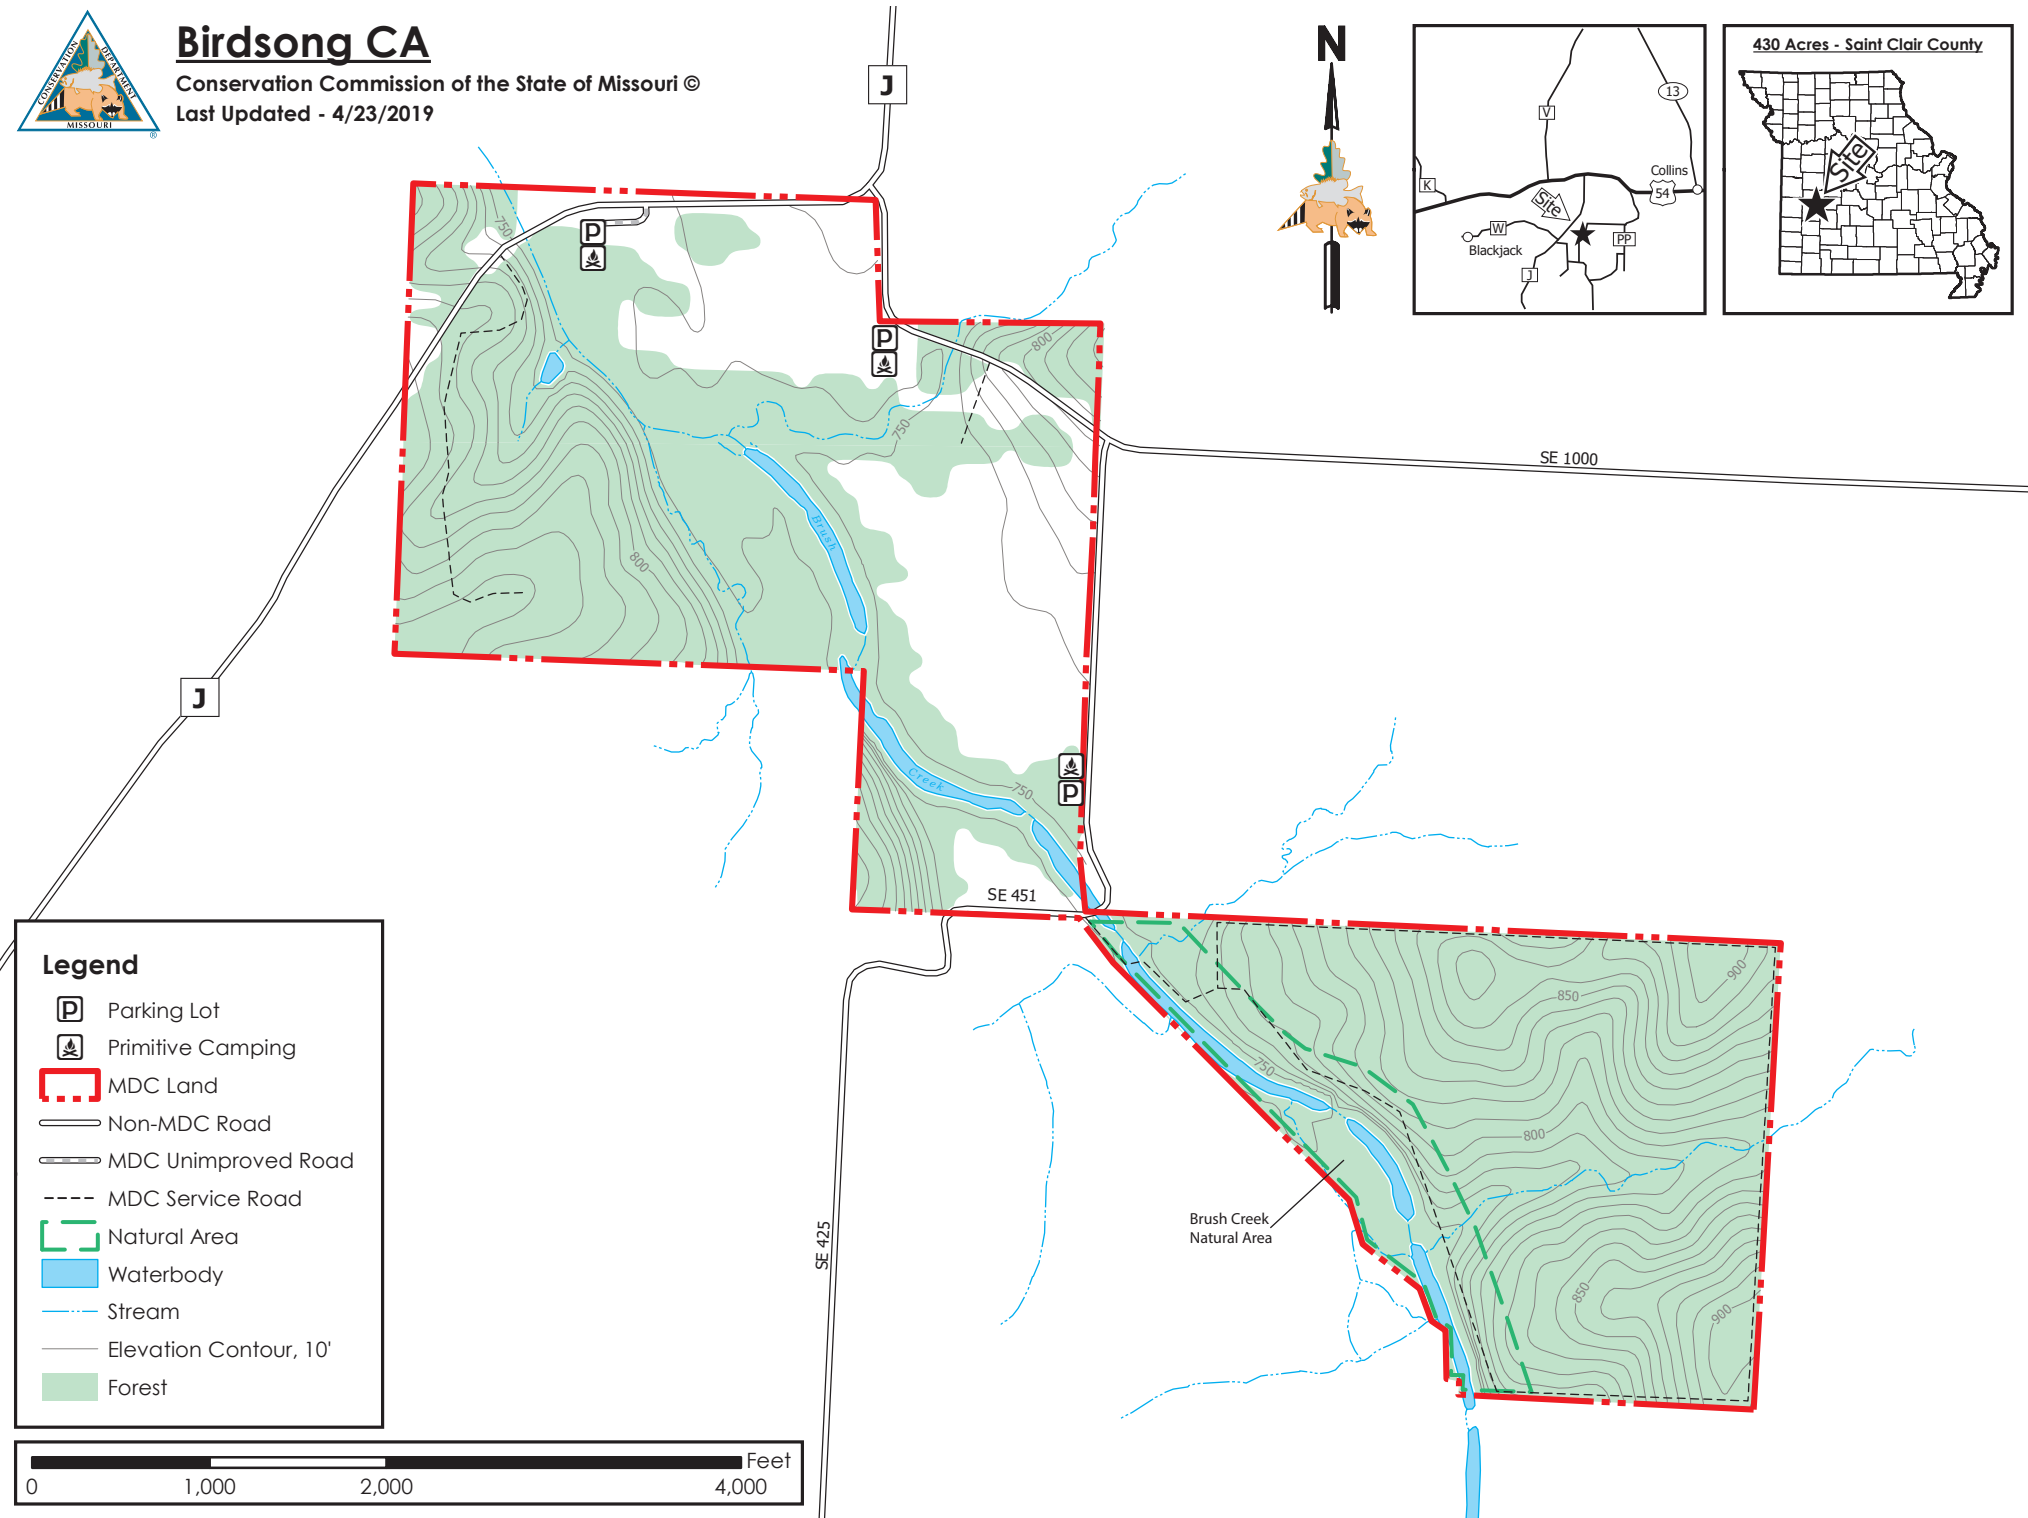

Birdsong CA

Conservation Commission of the State of Missouri ©

Last Updated - 4/23/2019

Legend

- Parking Lot
- Primitive Camping
- MDC Land
- Non-MDC Road
- MDC Unimproved Road
- MDC Service Road
- Natural Area
- Waterbody
- Stream
- Elevation Contour, 10'
- Forest

MAP DISCLAIMER: Although all data in this map have been compiled by the Missouri Department of Conservation, no warranty, expressed or implied, is made by the department as to the accuracy of the data and related materials. The act of distribution shall not constitute any such warranty, and no responsibility is assumed by the department in the use of these data or related materials.