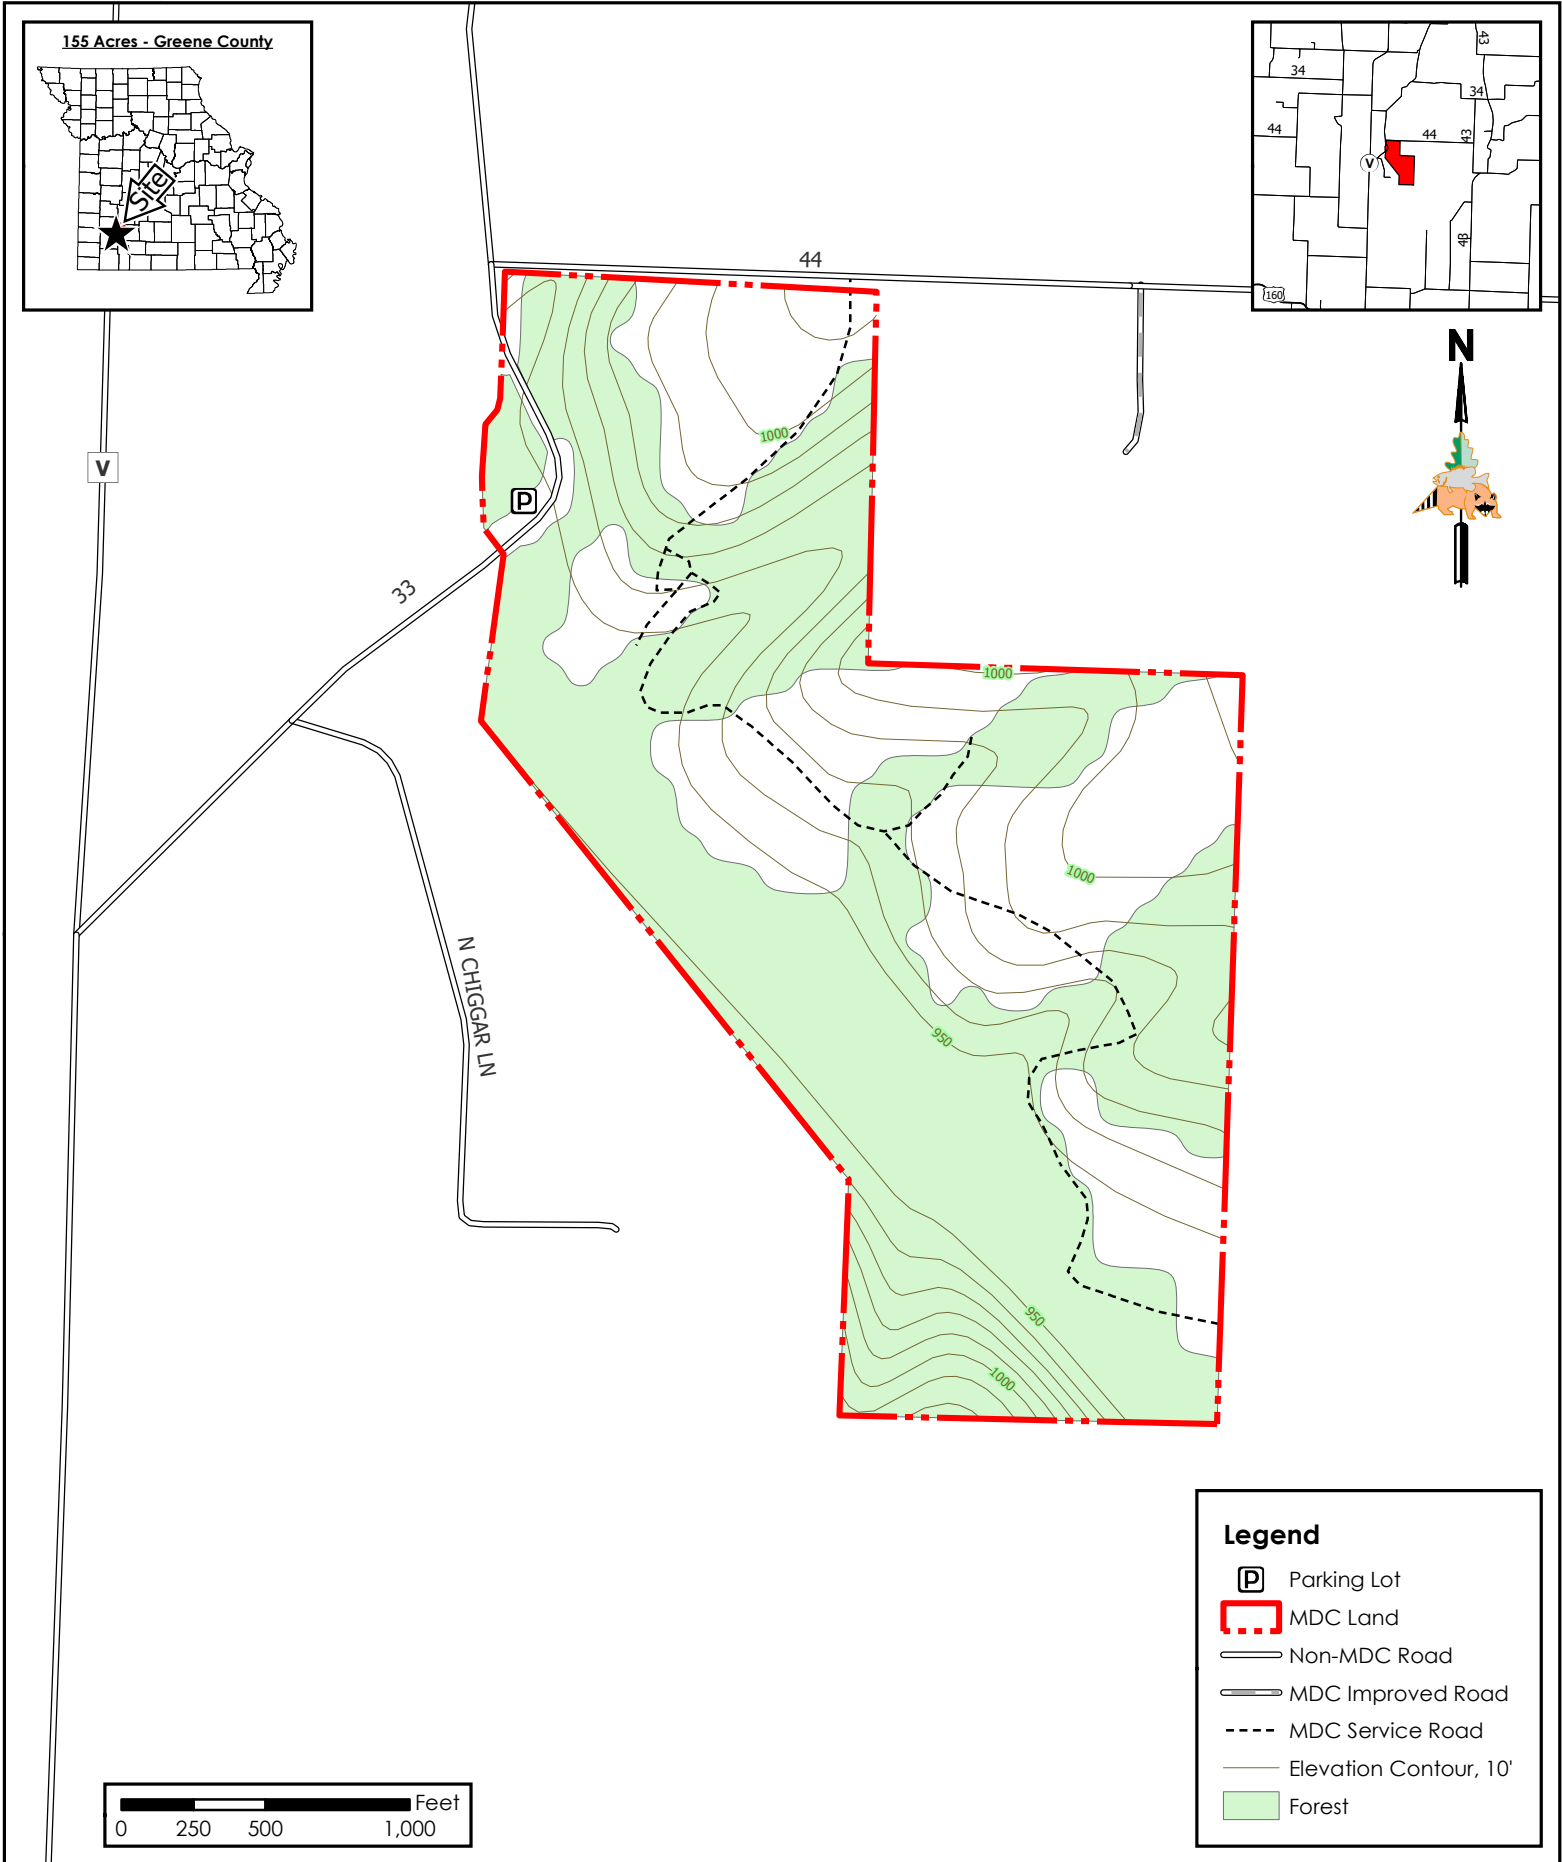

Phenix Access

Conservation Commission of the State of Missouri ©

Last Updated - 10/16/2020

Legend

- Parking Lot
- MDC Land
- Non-MDC Road
- MDC Improved Road
- MDC Service Road
- Elevation Contour, 10'
- Forest

MAP DISCLAIMER: Although all data in this map have been compiled by the Missouri Department of Conservation, no warranty, expressed or implied, is made by the department as to the accuracy of the data and related materials. The act of distribution shall not constitute any such warranty, and no responsibility is assumed by the department in the use of these data or related materials.