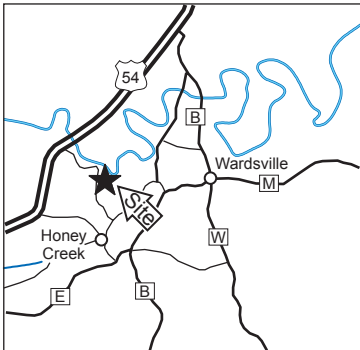

HONEY CREEK ACCESS

COLE COUNTY
84 ACRES

LEGEND

- Boundary
- Gravel Road
- Drainage
- Parking Lot
- Boat Ramp
- Primitive Camping Area
- Forest
- Topography

VICINITY MAP

SCALE