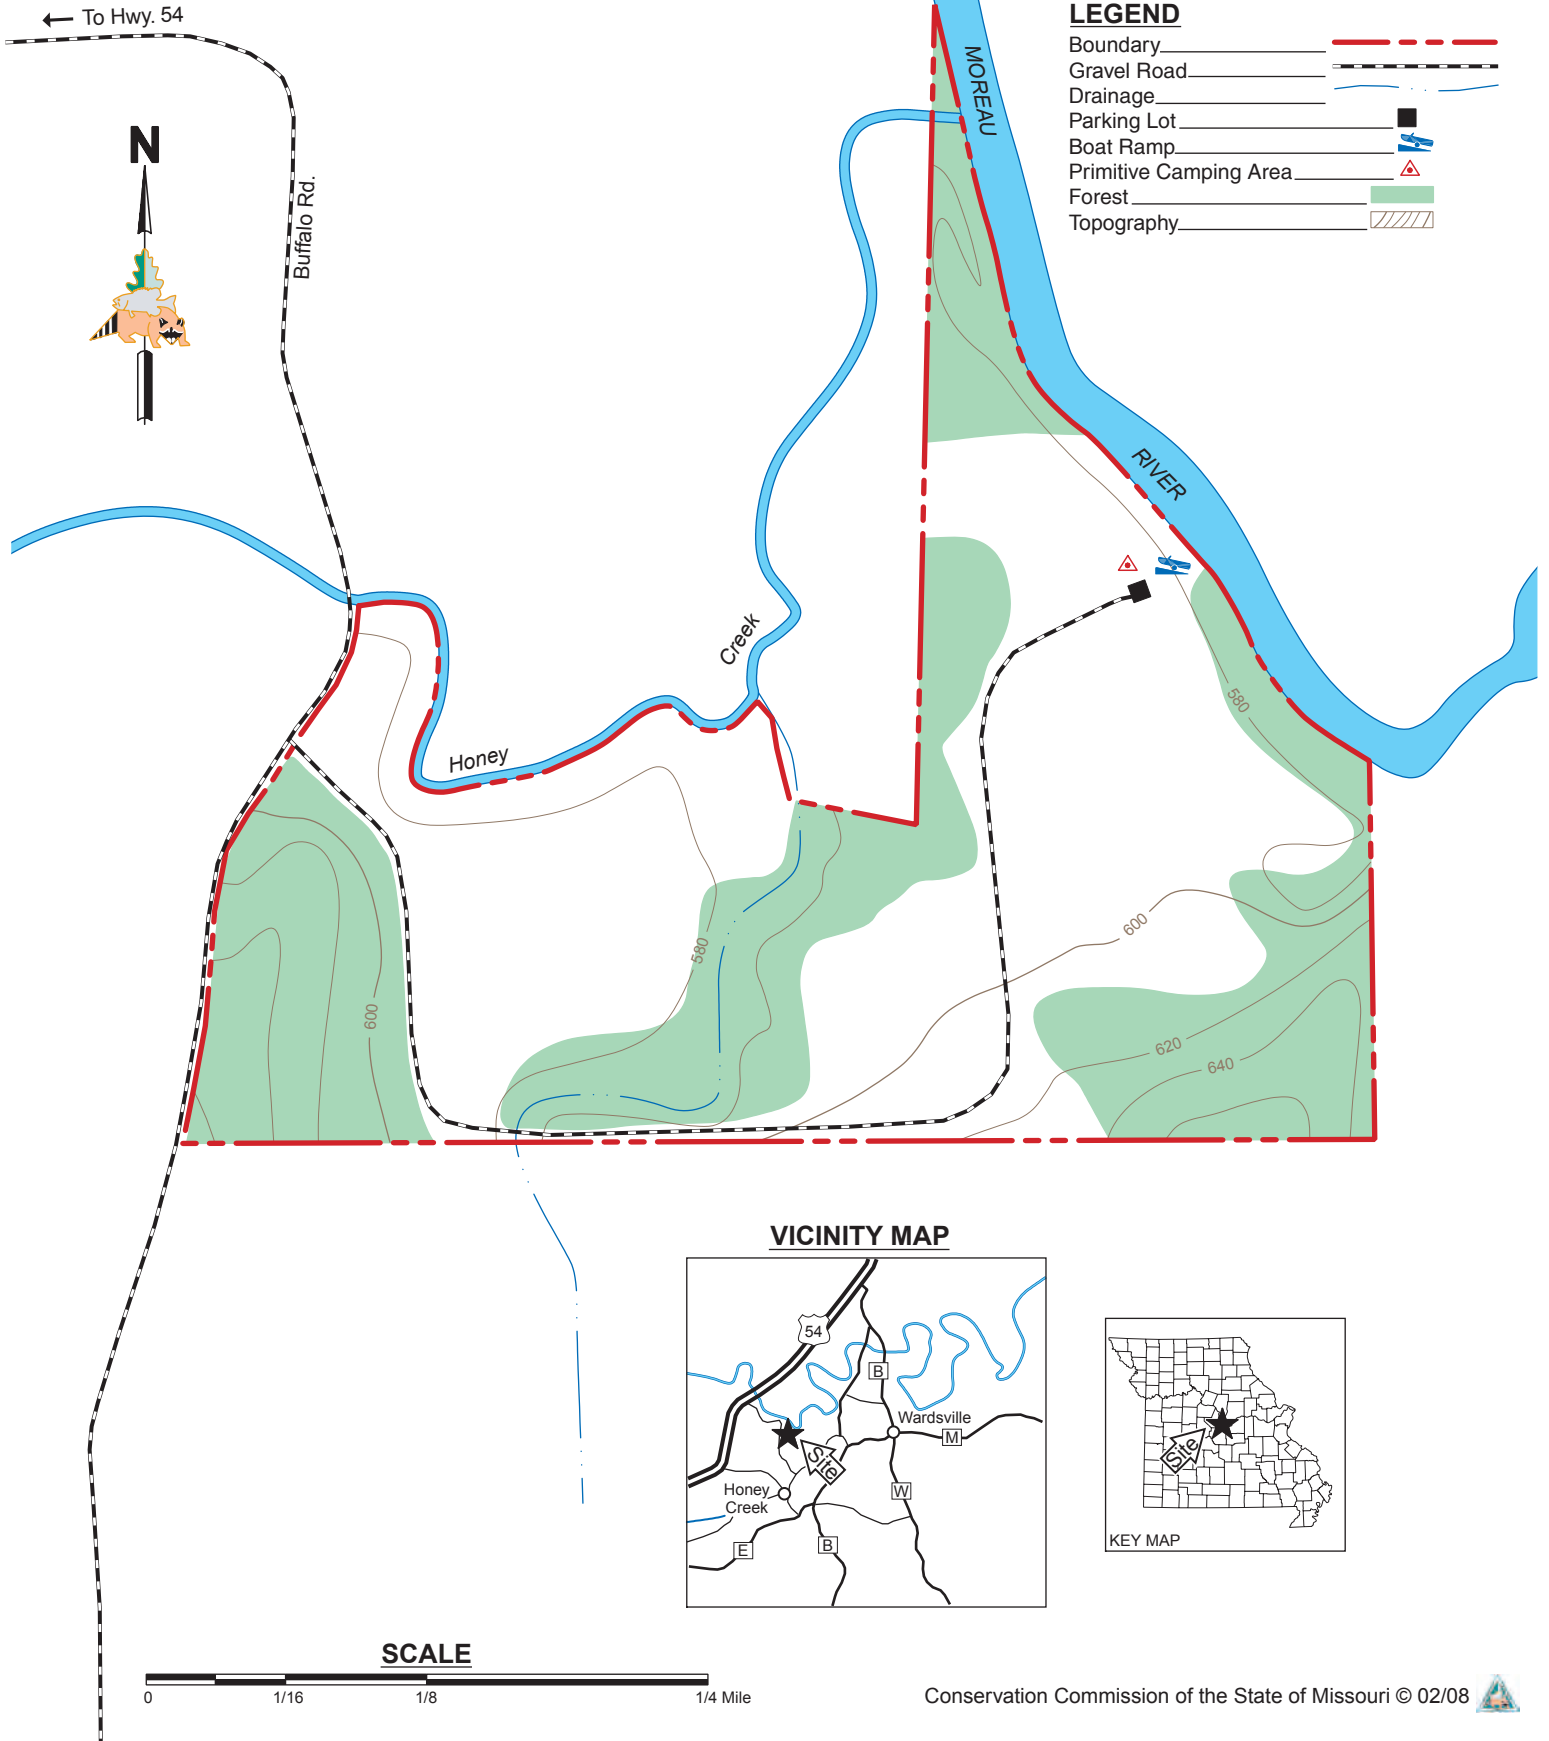

HONEY CREEK ACCESS

COLE COUNTY
84 ACRES

LEGEND

- Boundary
- Gravel Road
- Drainage
- Parking Lot
- Boat Ramp
- Primitive Camping Area
- Forest
- Topography

VICINITY MAP

SCALE