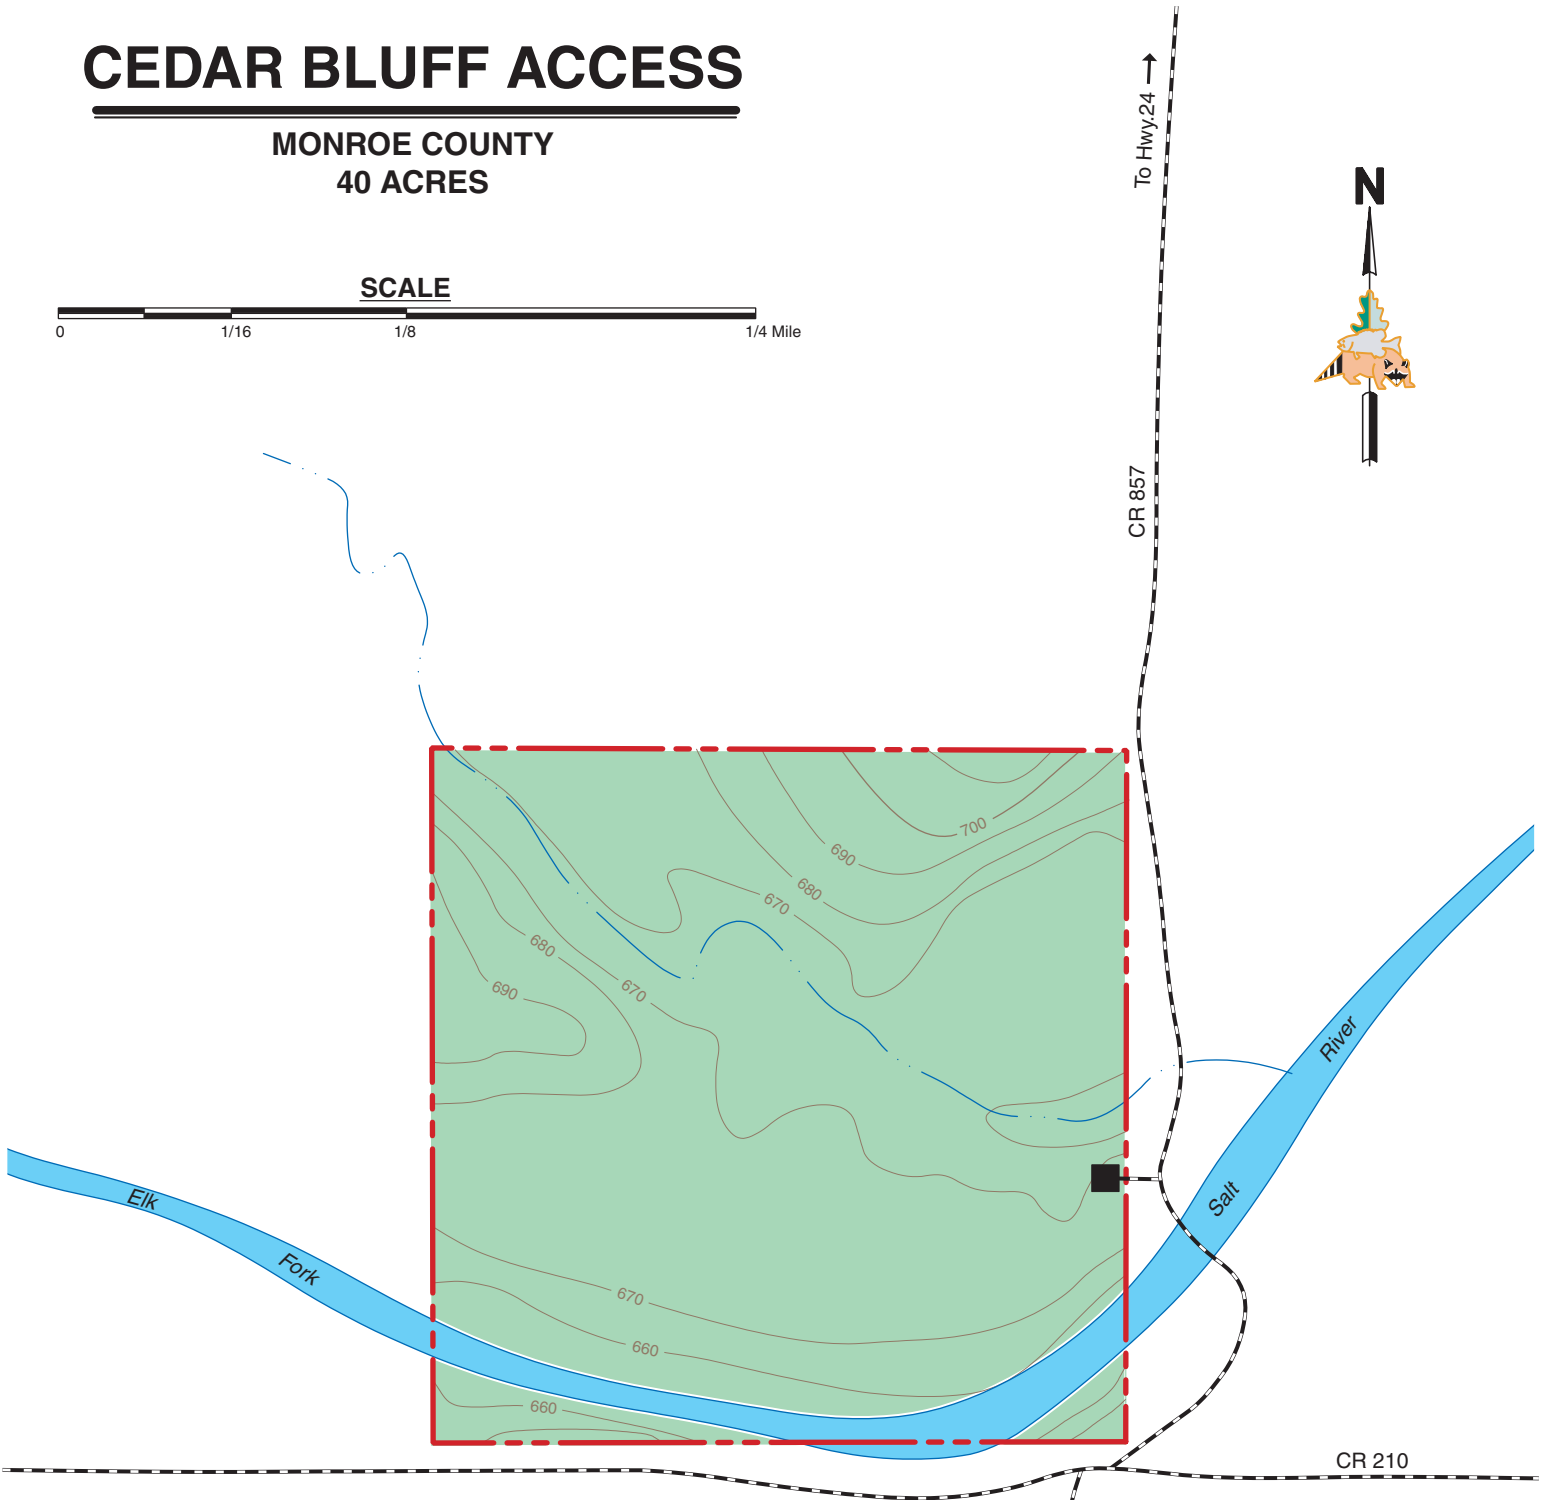

CEDAR BLUFF ACCESS

MONROE COUNTY
40 ACRES

SCALE

LEGEND

- Boundary
- Gravel Road
- Drainage
- Parking Lot
- Forest
- Topography

VICINITY MAP