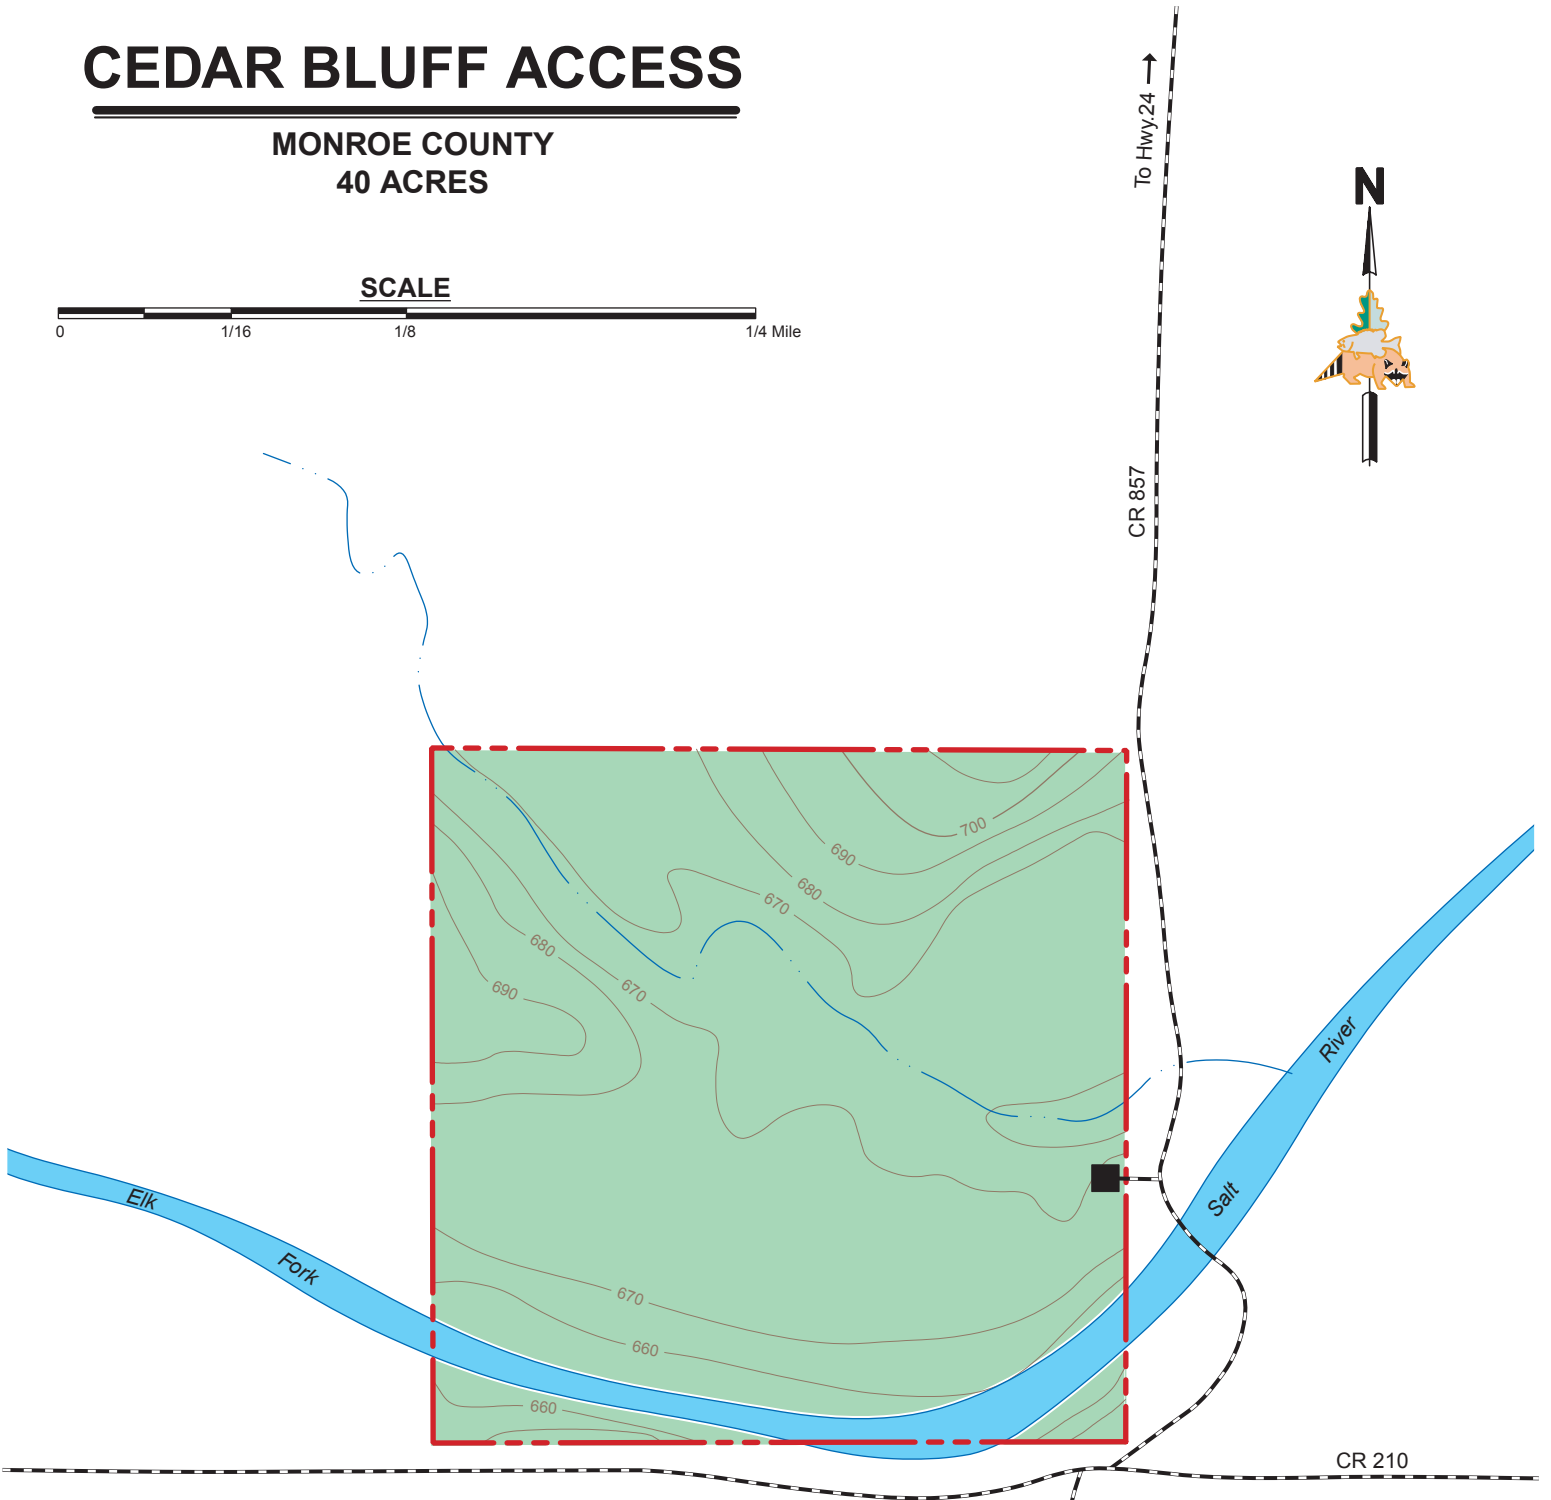

CEDAR BLUFF ACCESS

MONROE COUNTY
40 ACRES

SCALE

LEGEND

- Boundary
- Gravel Road
- Drainage
- Parking Lot
- Forest
- Topography

VICINITY MAP