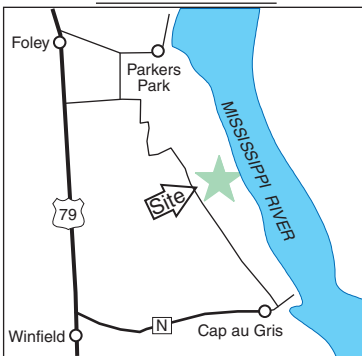

# SANDY ISLAND CONSERVATION AREA

LINCOLN COUNTY  
308 ACRES

## SCALE

0 1/8 1/4 1/2 Mile

## VICINITY MAP

## LEGEND

- Boundary 
- Paved Road 
- Gravel Road 
- Levee 
- Parking Lot 
- Forest 