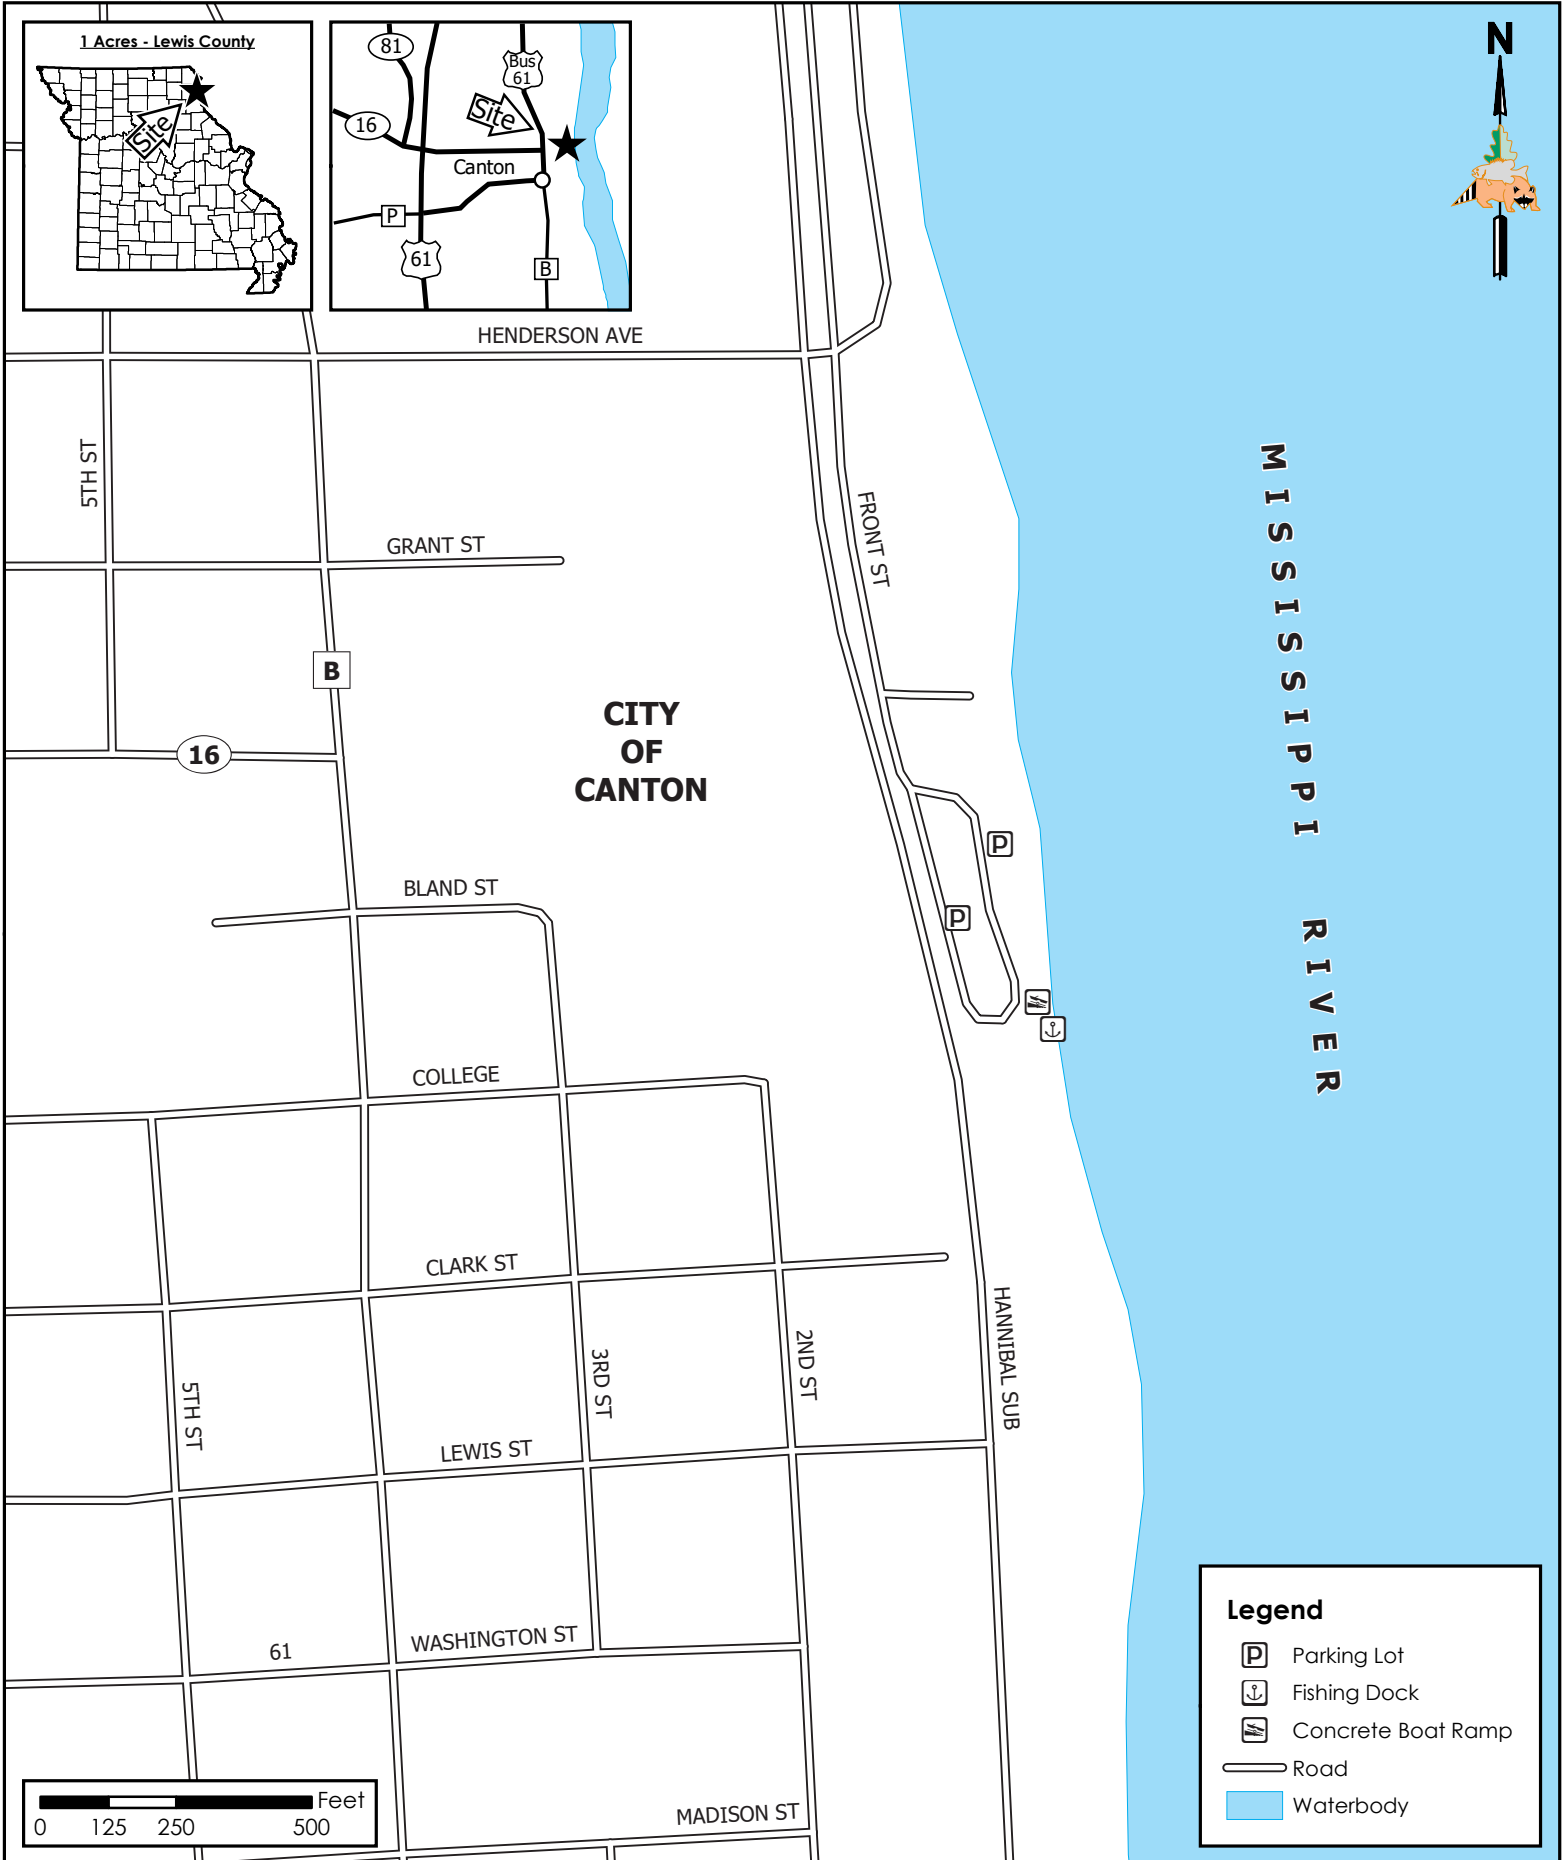

Canton Ferry Access (Canton)

Conservation Commission of the State of Missouri ©

Last Updated - 10/17/2018

Legend

- Parking Lot
- Fishing Dock
- Concrete Boat Ramp
- Road
- Waterbody

MAP DISCLAIMER: Although all data in this map have been compiled by the Missouri Department of Conservation, no warranty, expressed or implied, is made by the department as to the accuracy of the data and related materials. The act of distribution shall not constitute any such warranty, and no responsibility is assumed by the department in the use of these data or related materials.