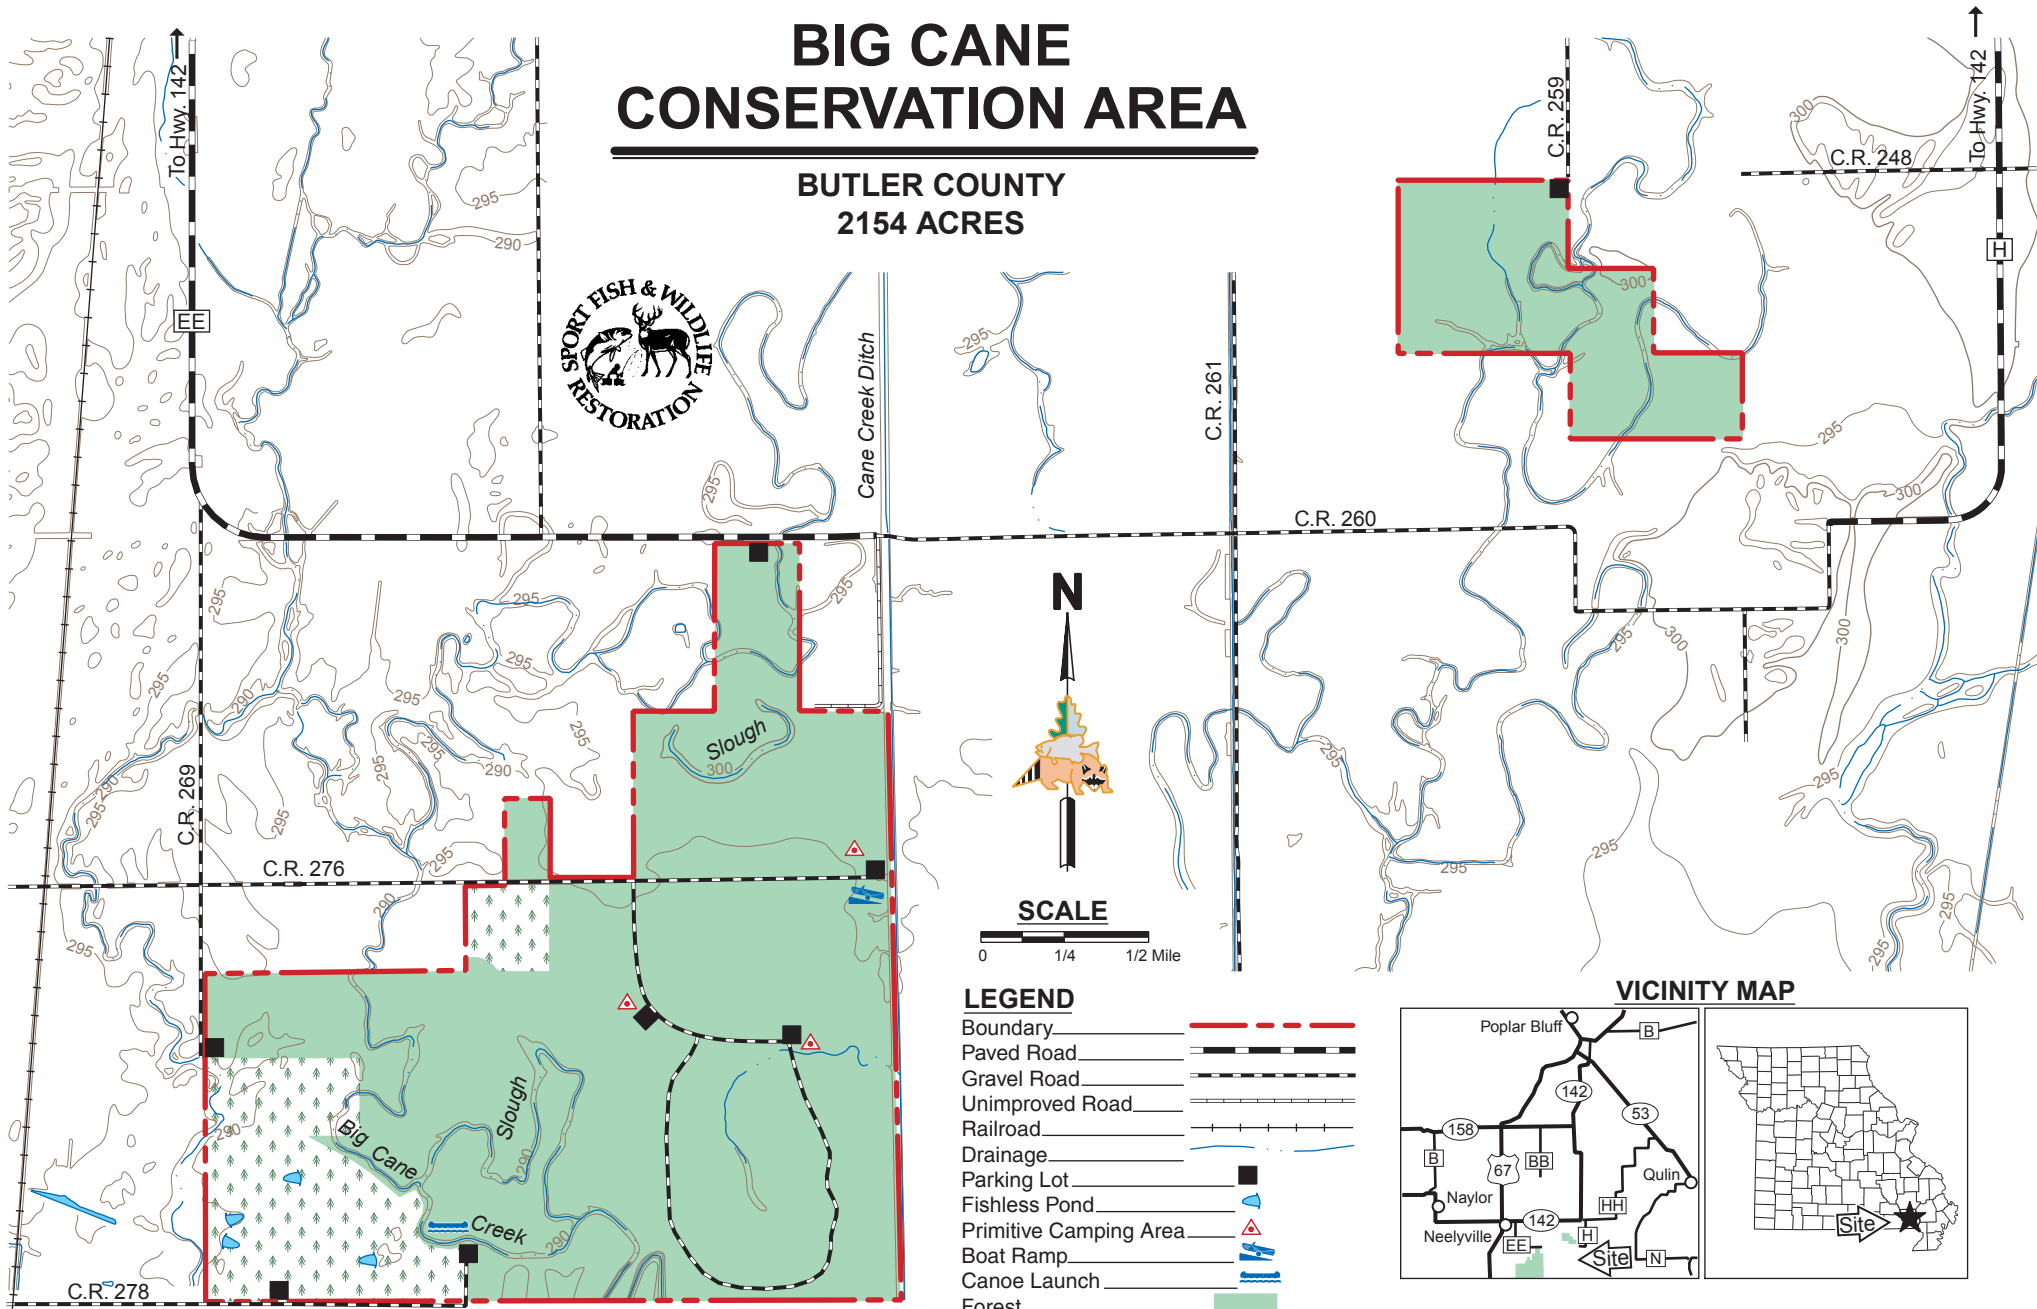

BIG CANE CONSERVATION AREA

BUTLER COUNTY
2154 ACRES

LEGEND

Boundary	
Paved Road	
Gravel Road	
Unimproved Road	
Railroad	
Drainage	
Parking Lot	
Fishless Pond	
Primitive Camping Area	
Boat Ramp	
Canoe Launch	
Forest	
Reforestation	
Topography	

VICINITY MAP