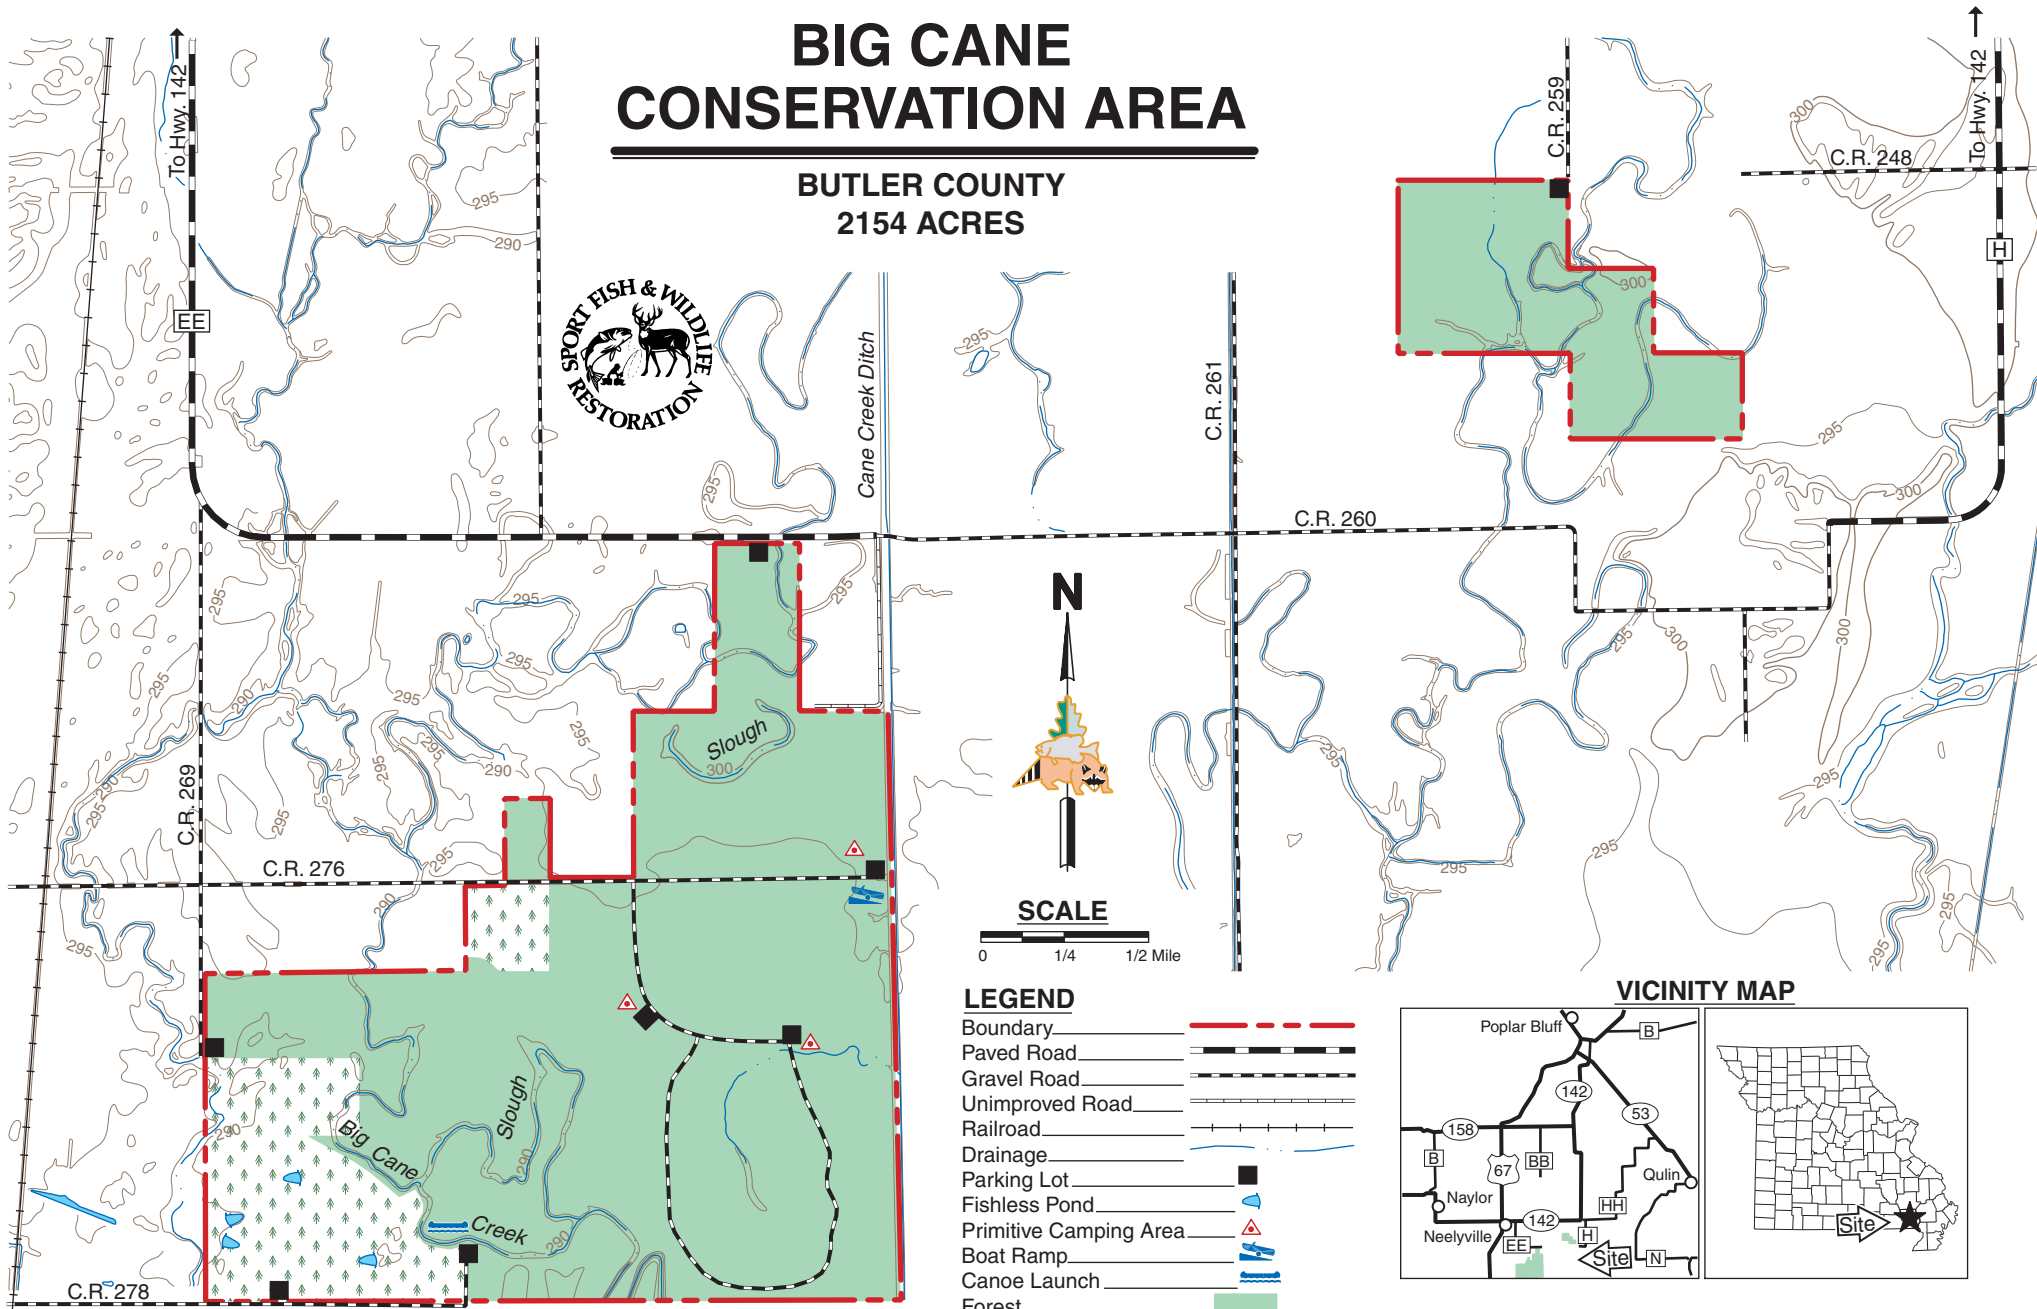

# BIG CANE CONSERVATION AREA

BUTLER COUNTY  
2154 ACRES

## LEGEND

Boundary	
Paved Road	
Gravel Road	
Unimproved Road	
Railroad	
Drainage	
Parking Lot	
Fishless Pond	
Primitive Camping Area	
Boat Ramp	
Canoe Launch	
Forest	
Reforestation	
Topography	

## VICINITY MAP