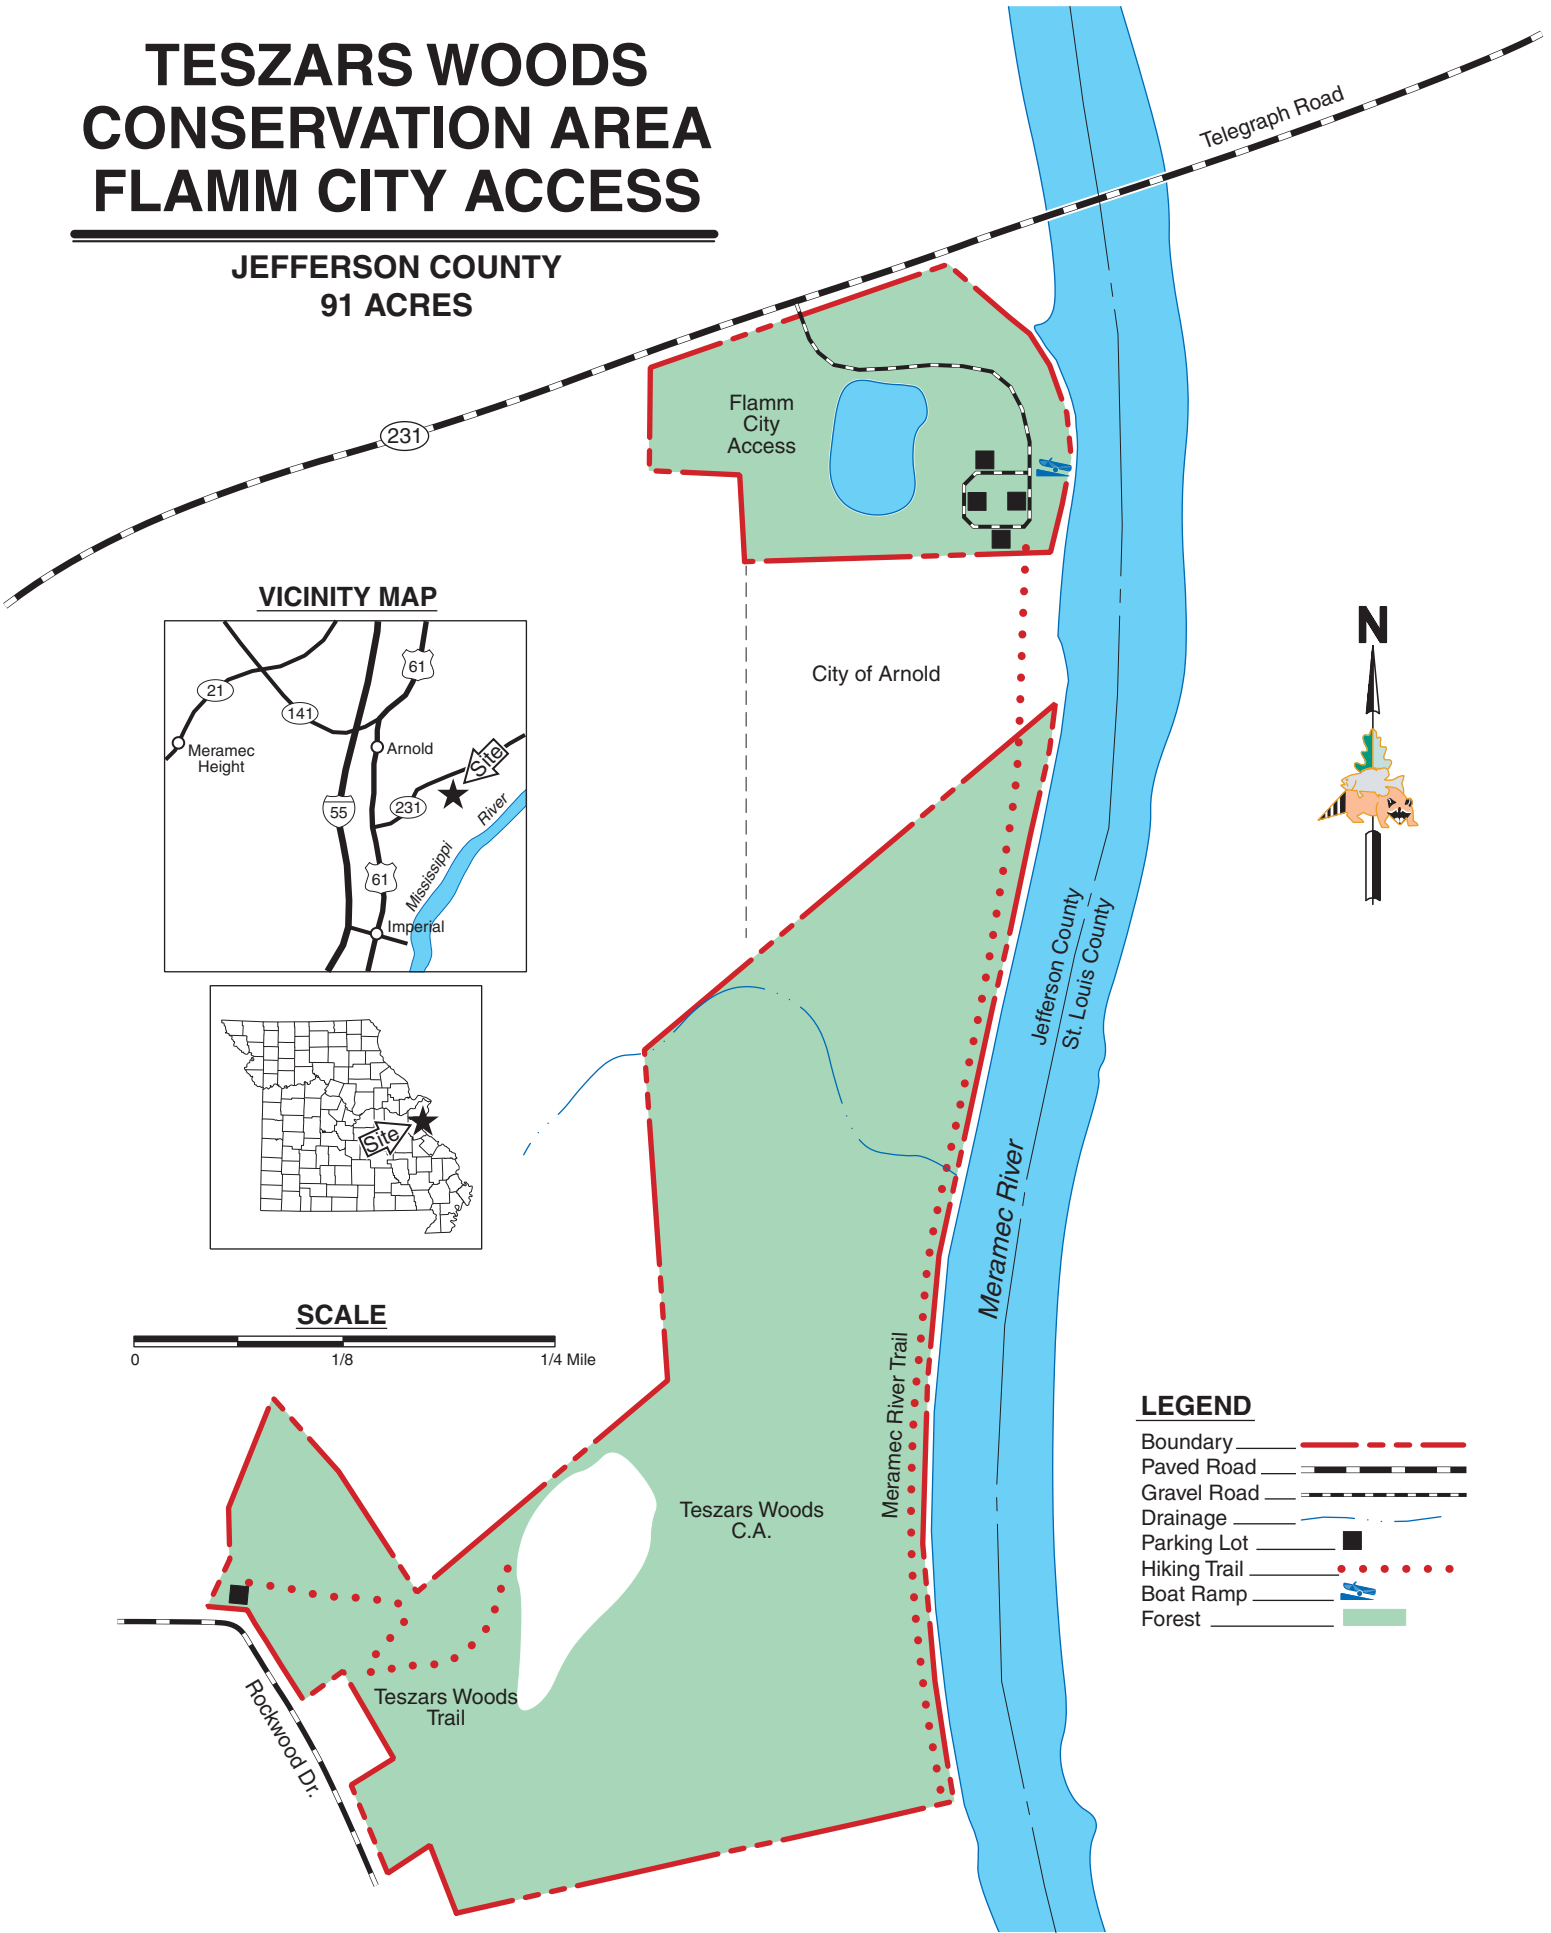

TESZARS WOODS CONSERVATION AREA FLAMM CITY ACCESS

JEFFERSON COUNTY
91 ACRES

VICINITY MAP

SCALE

LEGEND

- Boundary
- Paved Road
- Gravel Road
- Drainage
- Parking Lot
- Hiking Trail
- Boat Ramp
- Forest