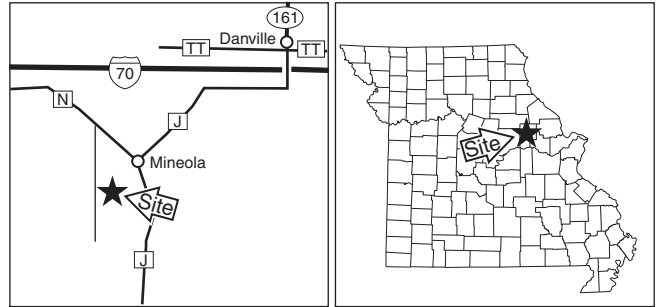

LOUTRE LICK ACCESS

MONTGOMERY COUNTY
163 ACRES

LEGEND

- Boundary 
- Paved Road 
- Gravel Road 
- Drainage 
- Parking Lot 
- Primitive Camping Area 
- Forest 

VICINITY MAP

C.R. 278

Canoe Launch Area

SCALE