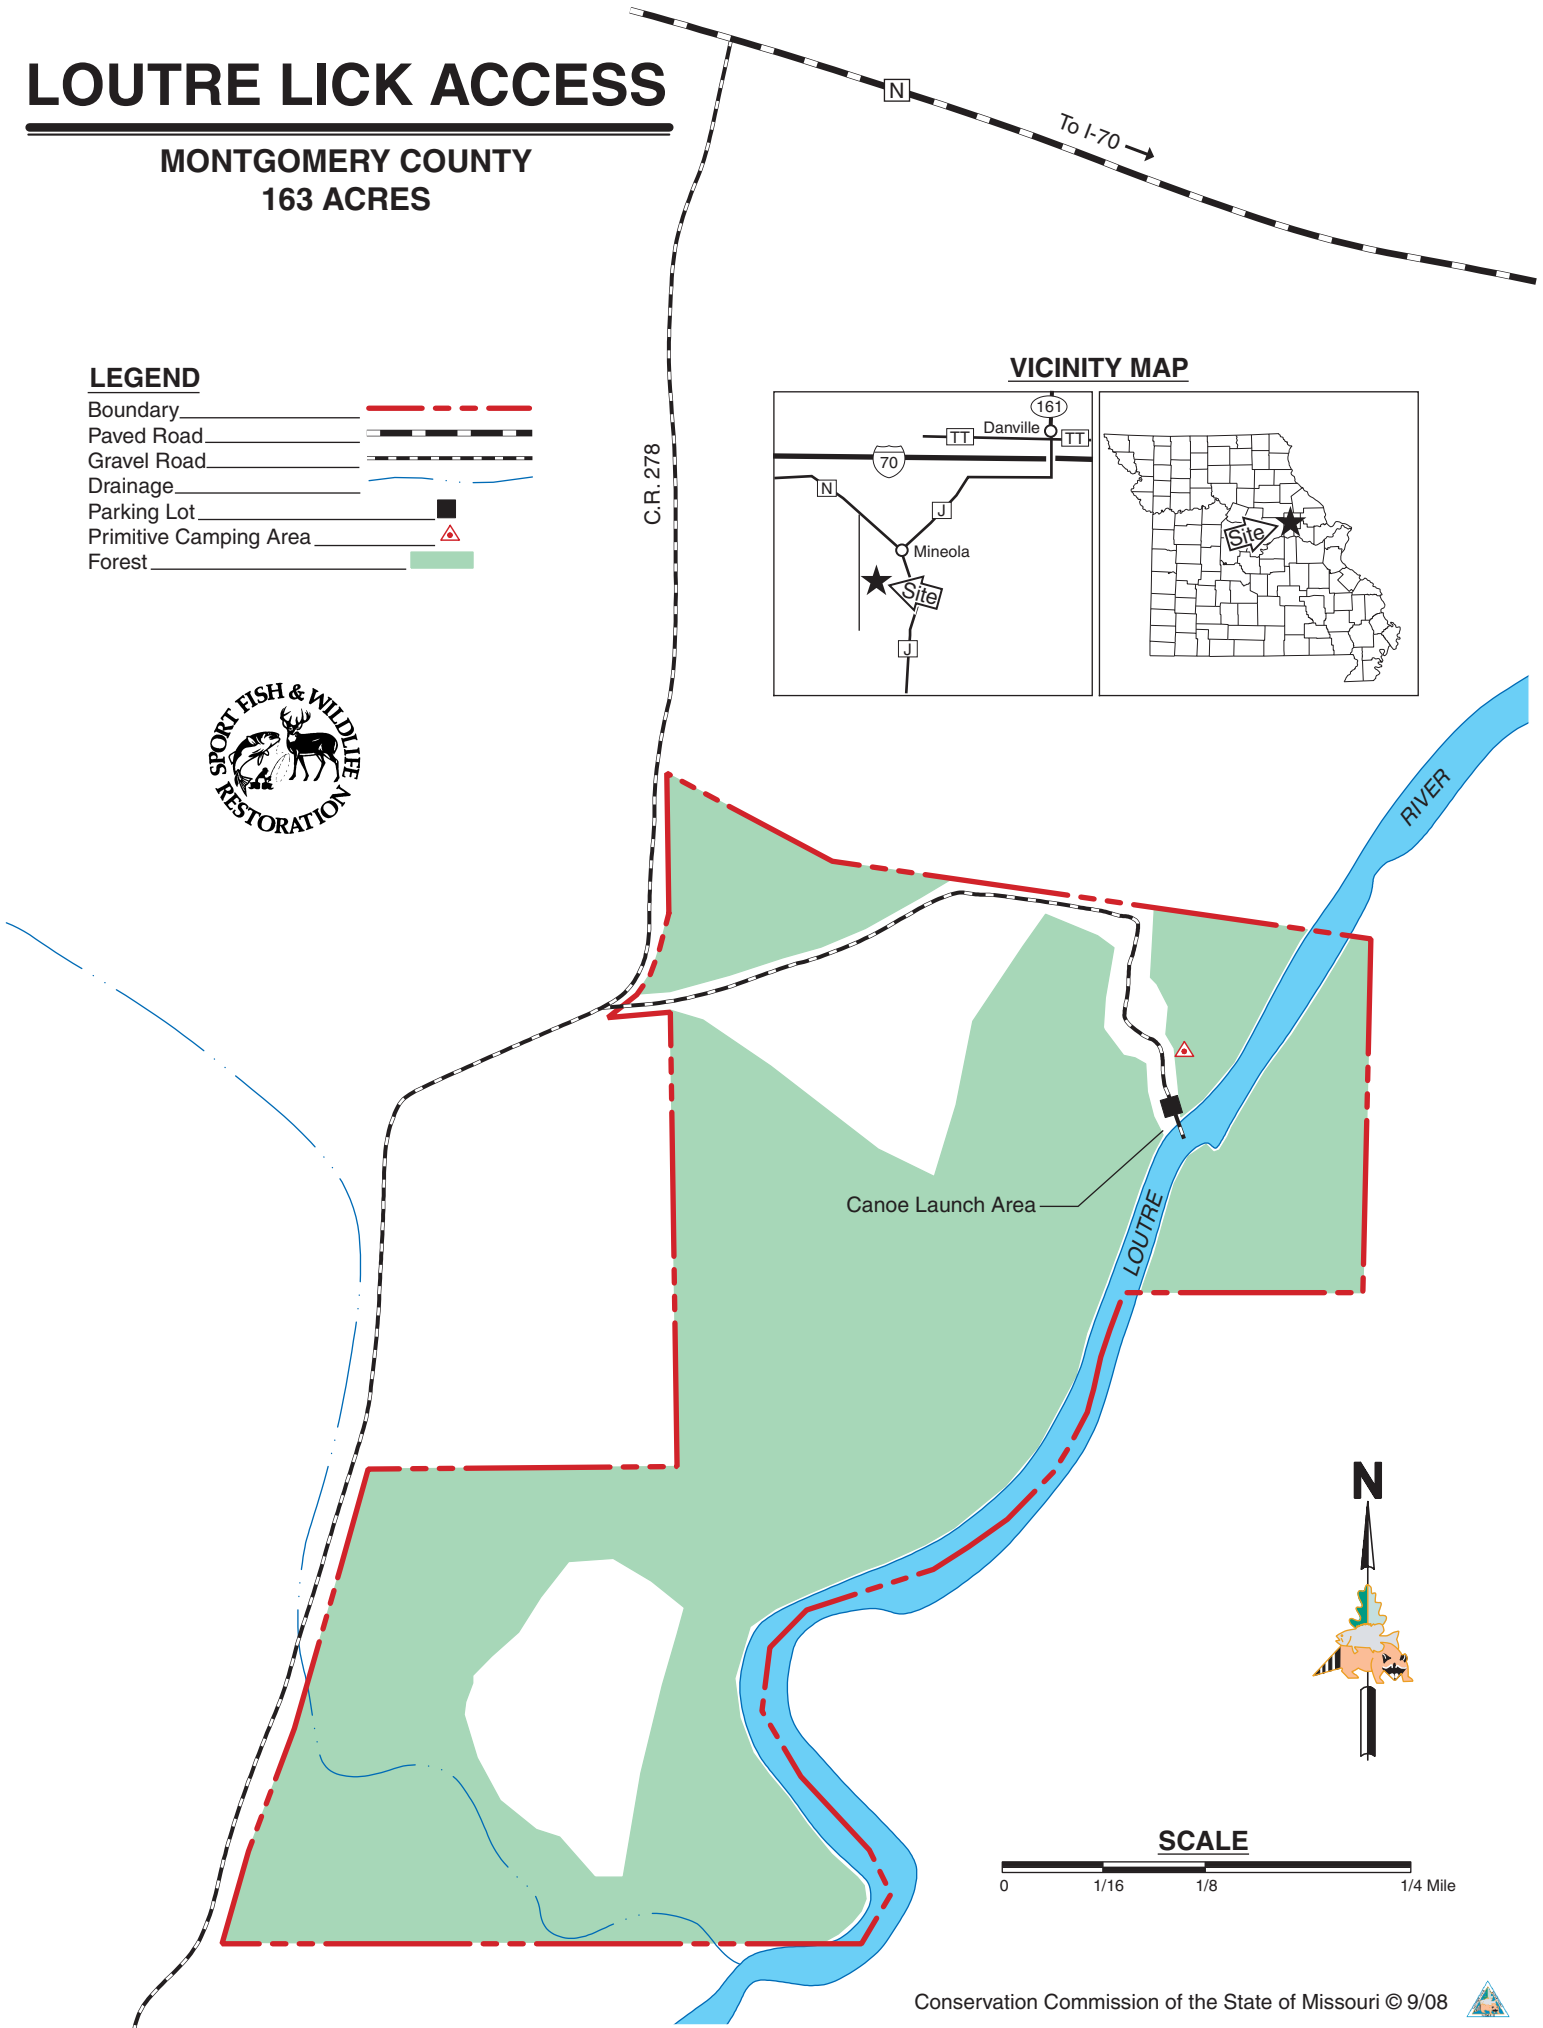

LOUTRE LICK ACCESS

MONTGOMERY COUNTY
163 ACRES

LEGEND

- Boundary 
- Paved Road 
- Gravel Road 
- Drainage 
- Parking Lot 
- Primitive Camping Area 
- Forest 

VICINITY MAP

C.R. 278

Canoe Launch Area

SCALE