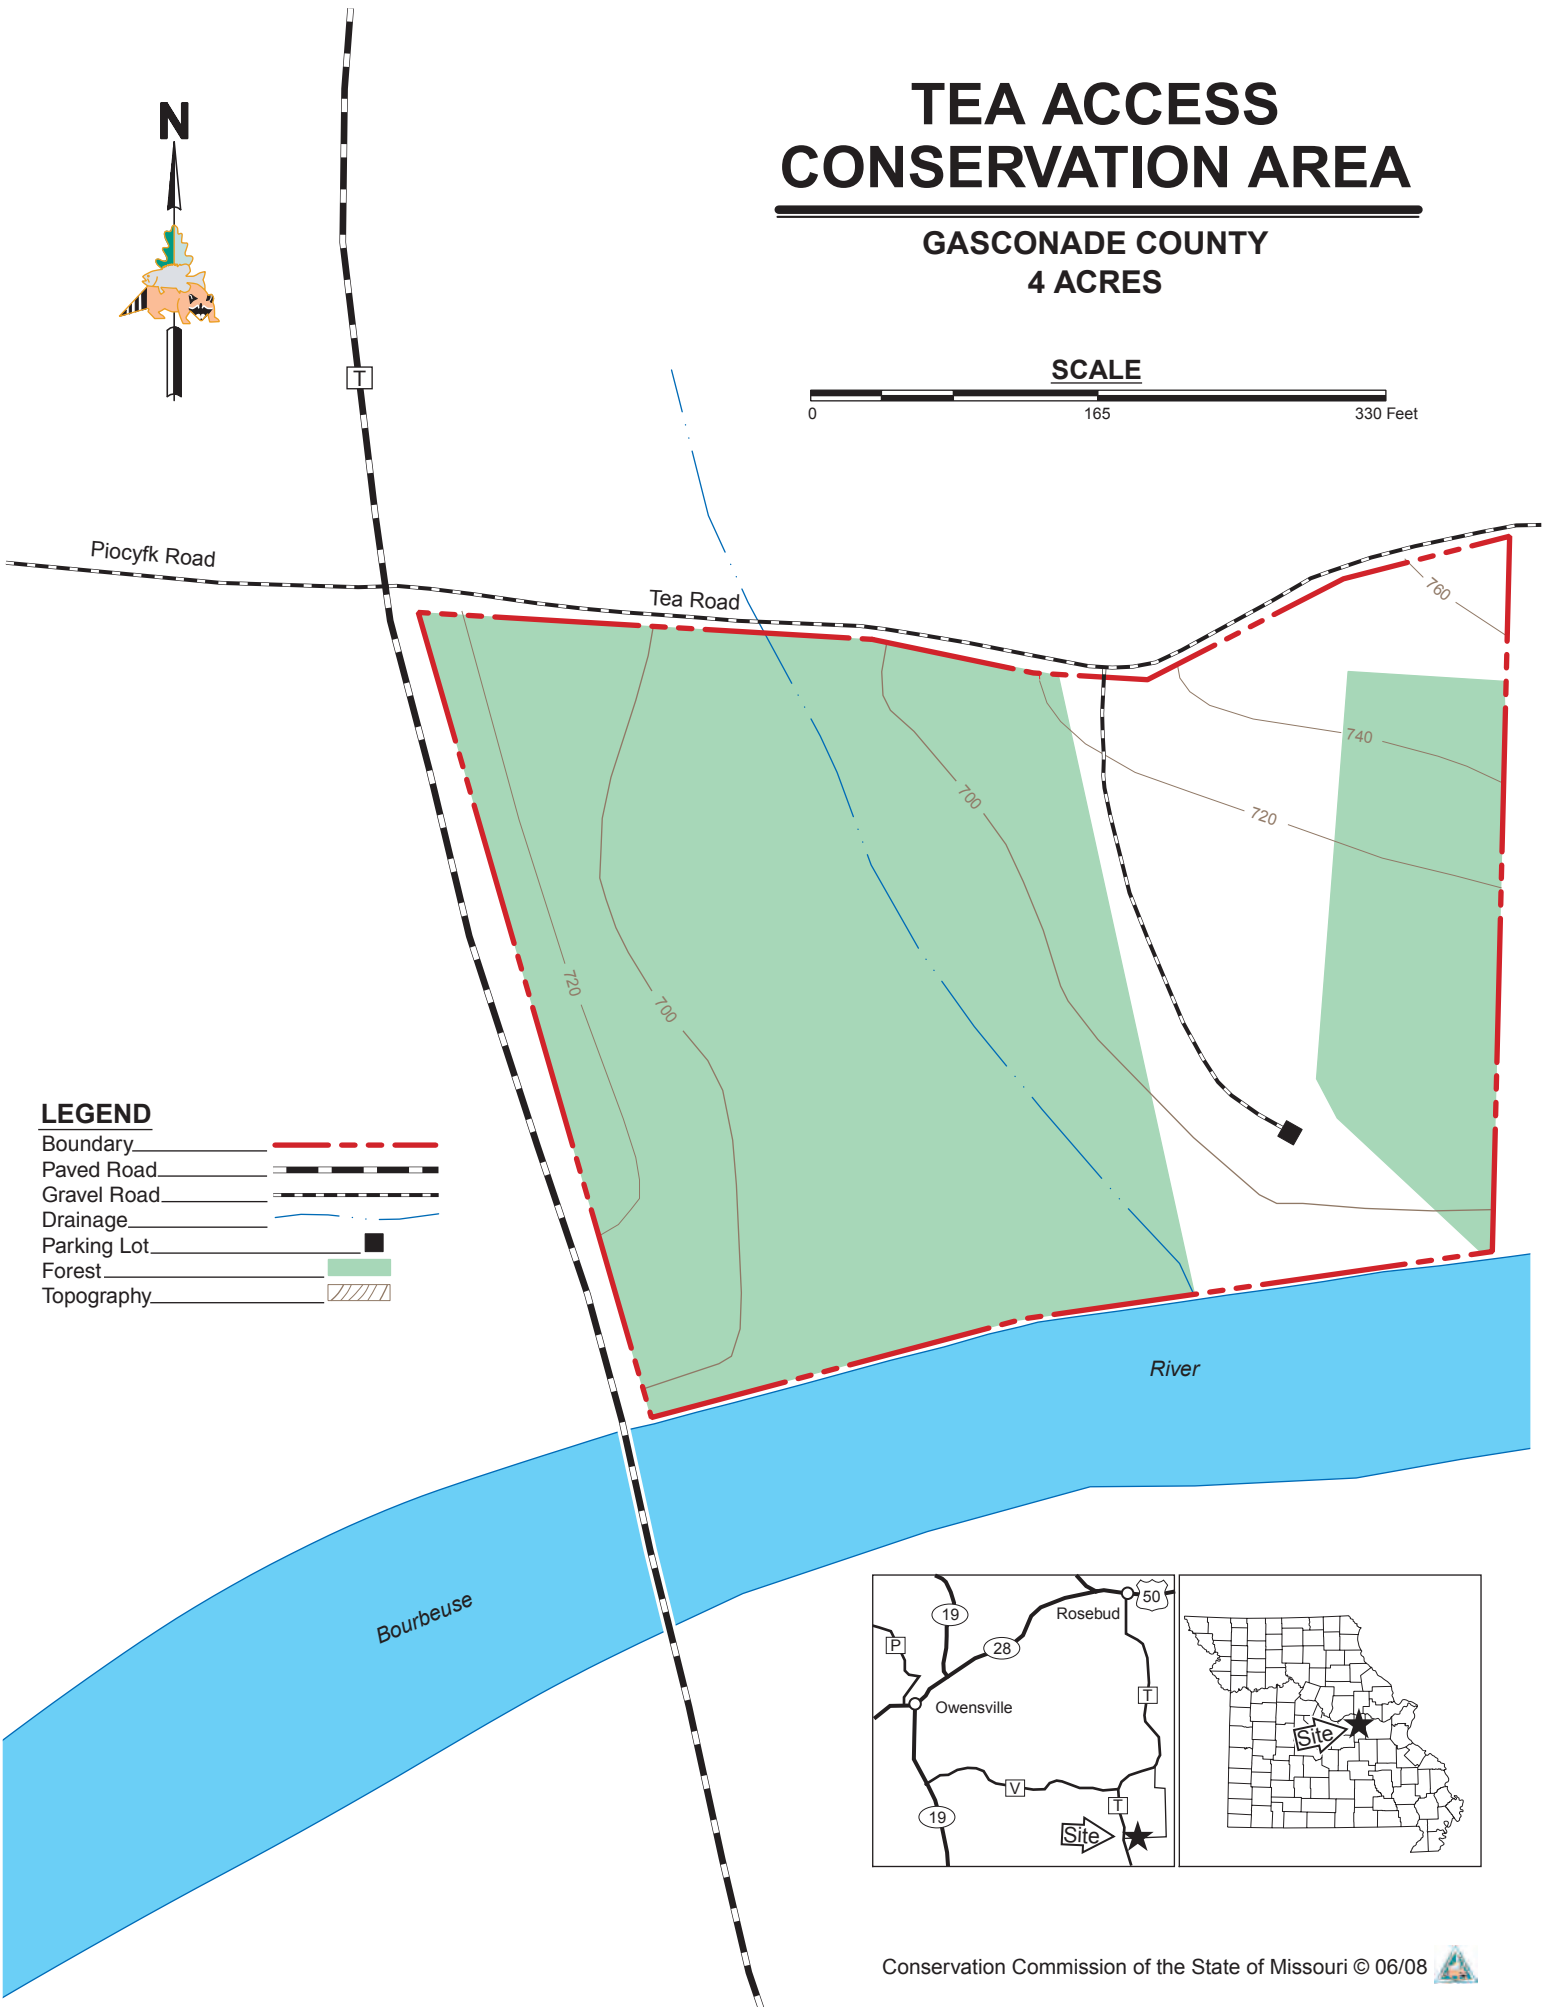

# TEA ACCESS CONSERVATION AREA

GASCONADE COUNTY  
4 ACRES

SCALE

N

## LEGEND

- Boundary
- Paved Road
- Gravel Road
- Drainage
- Parking Lot
- Forest
- Topography