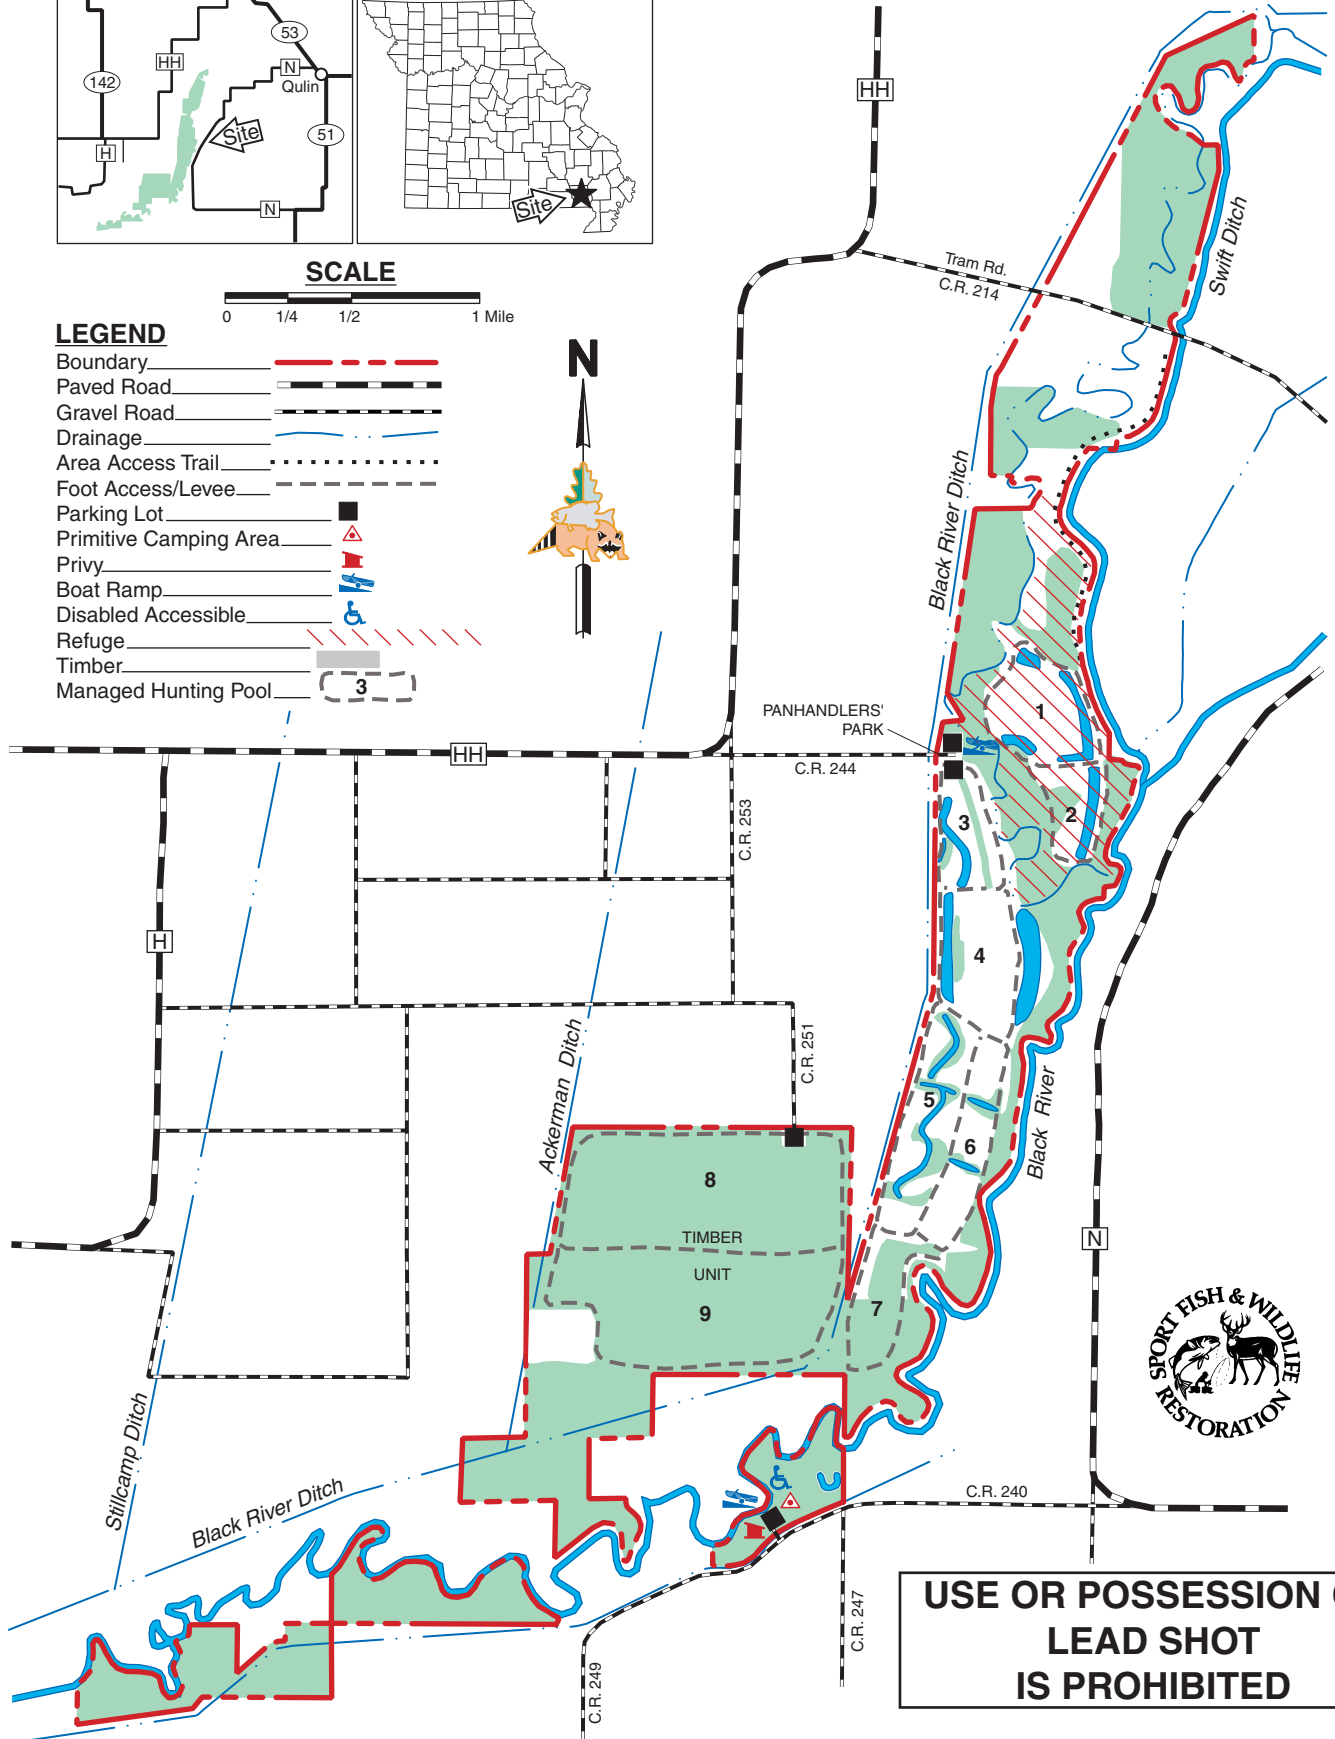

COON ISLAND CONSERVATION AREA

BUTLER COUNTY
3,223 ACRES

VICINITY MAP

SCALE

LEGEND

- Boundary
- Paved Road
- Gravel Road
- Drainage
- Area Access Trail
- Foot Access/Levee
- Parking Lot
- Primitive Camping Area
- Privy
- Boat Ramp
- Disabled Accessible
- Refuge
- Timber
- Managed Hunting Pool

**USE OR POSSESSION OF
LEAD SHOT
IS PROHIBITED**