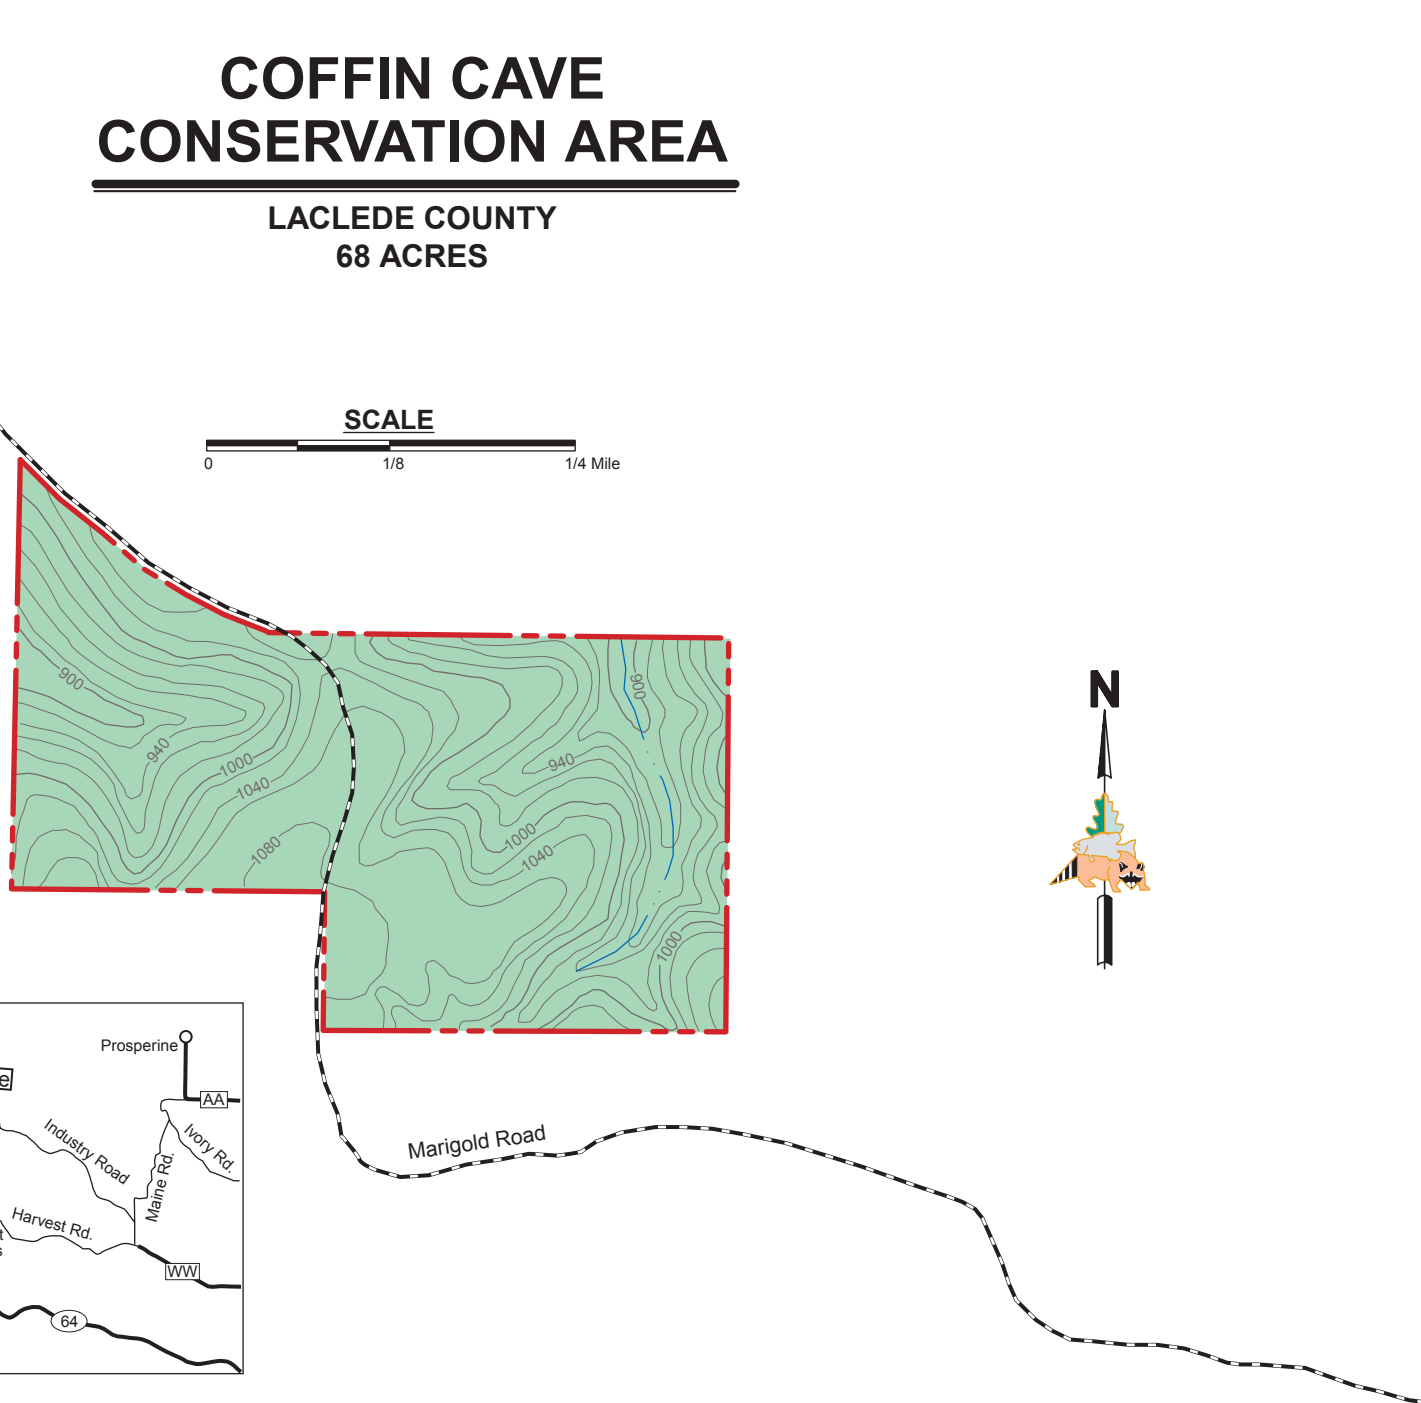

COFFIN CAVE CONSERVATION AREA

LACLEDE COUNTY
68 ACRES

SCALE

LEGEND

- Boundary 
- Gravel Road 
- Drainage 
- Forest 
- Topography 

VICINITY MAP