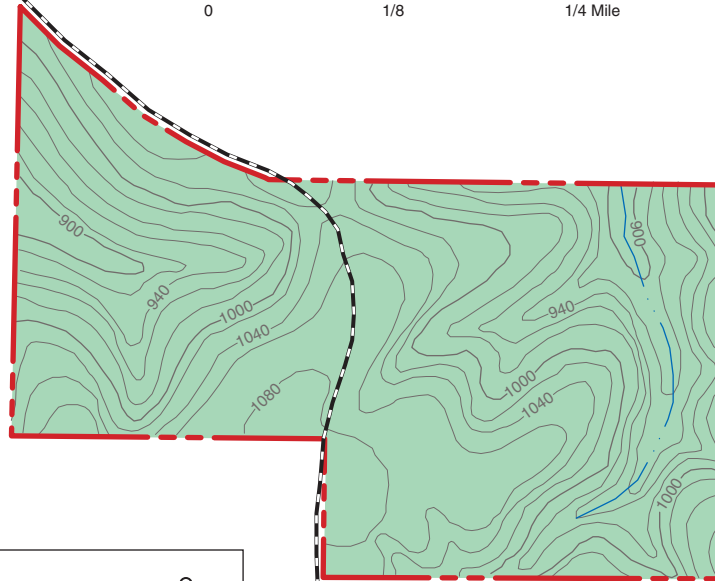

COFFIN CAVE CONSERVATION AREA

LACLEDE COUNTY
68 ACRES

SCALE

LEGEND

- Boundary 
- Gravel Road 
- Drainage 
- Forest 
- Topography 

VICINITY MAP