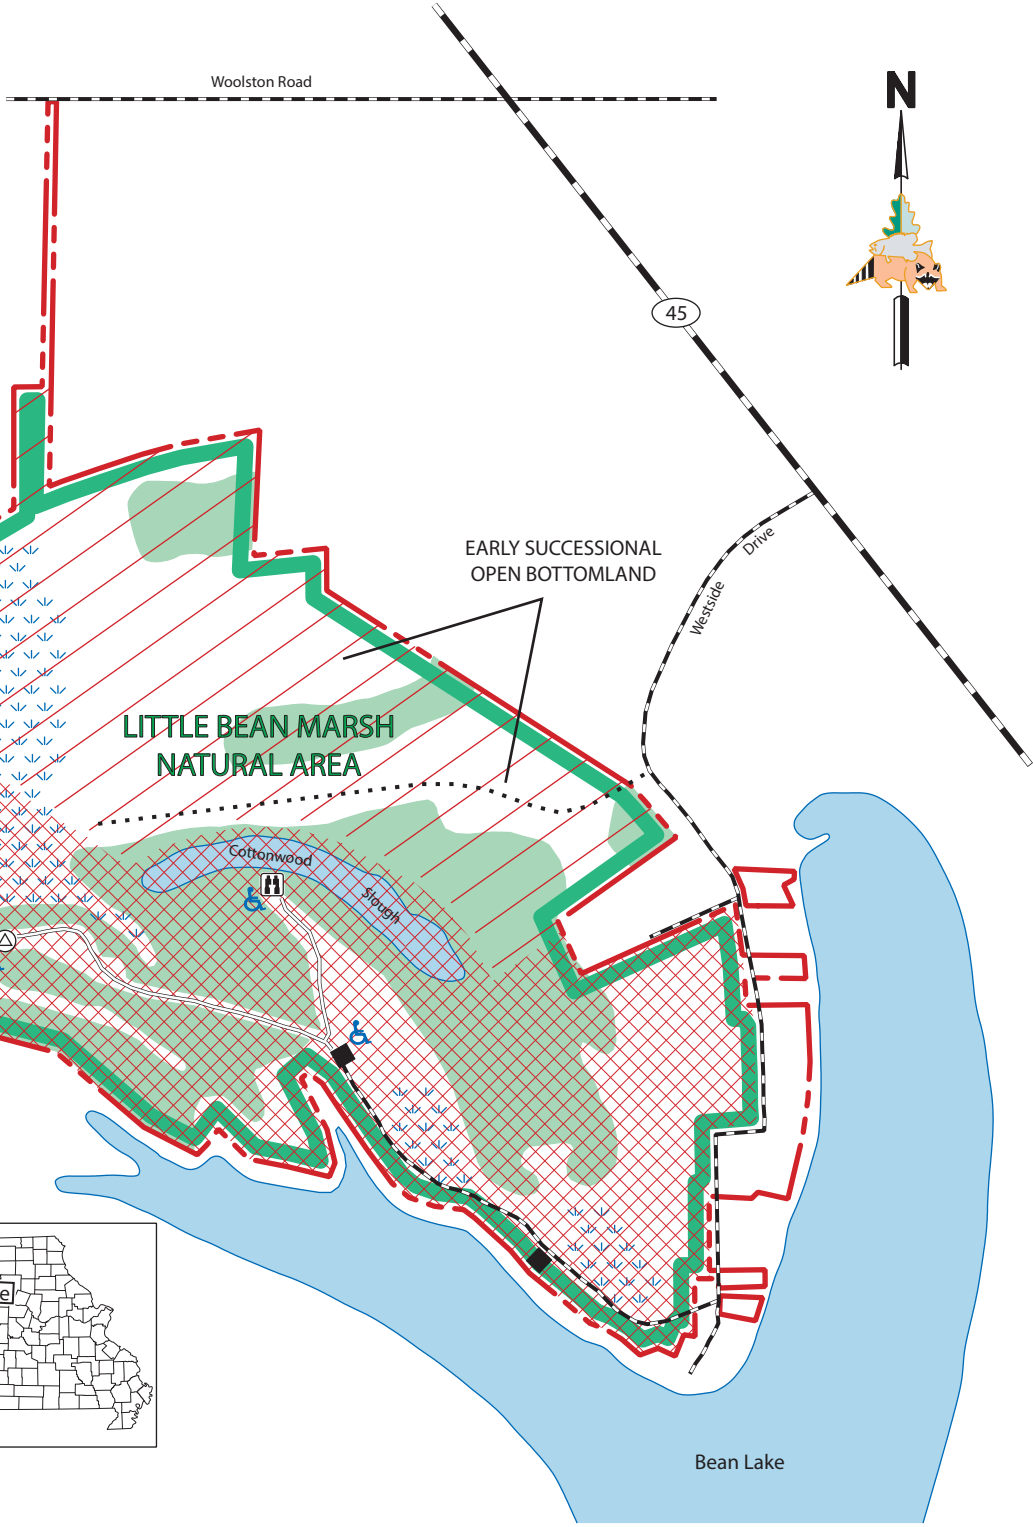

USE OR POSSESSION OF  
LEAD SHOT  
IS PROHIBITED

# LITTLE BEAN MARSH CONSERVATION AREA

PLATTE COUNTY  
440 ACRES

LEGEND

- Boundary
- Paved Road
- Gravel Road
- Parking Lot
- Viewing Tower
- Viewing Blind
- Disabled Accessible
- Forest
- Paved Trail
- Area Access Trail
- Marsh
- No Firearms Zone
- Waterfowl Hunting Area

VICINITY MAP