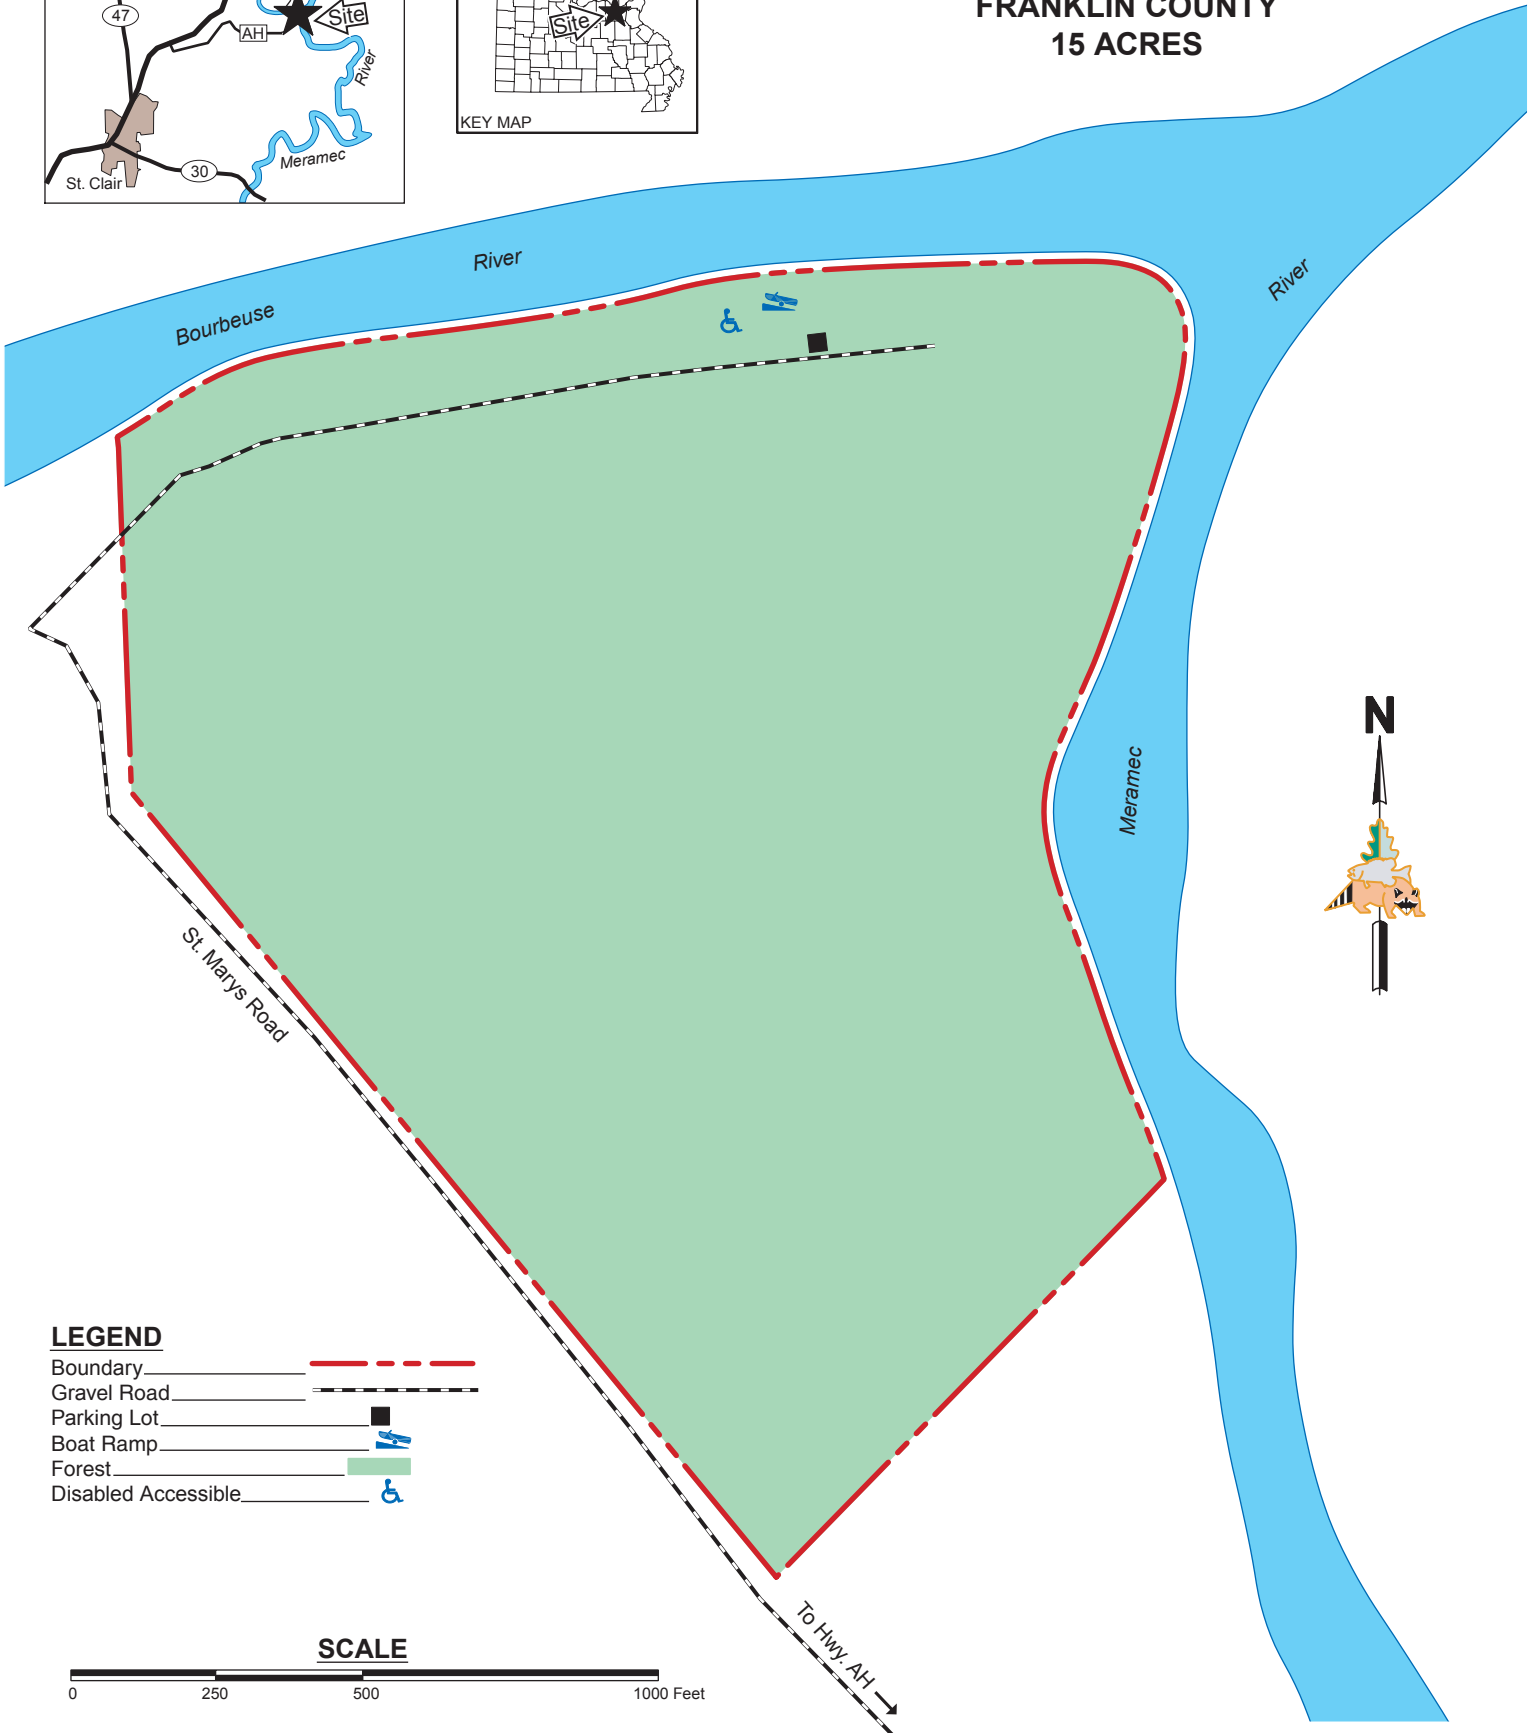

**VICINITY MAP**

# CHOUTEAU CLAIM ACCESS

**FRANKLIN COUNTY  
15 ACRES**

**LEGEND**

- Boundary
- Gravel Road
- Parking Lot
- Boat Ramp
- Forest
- Disabled Accessible

**SCALE**