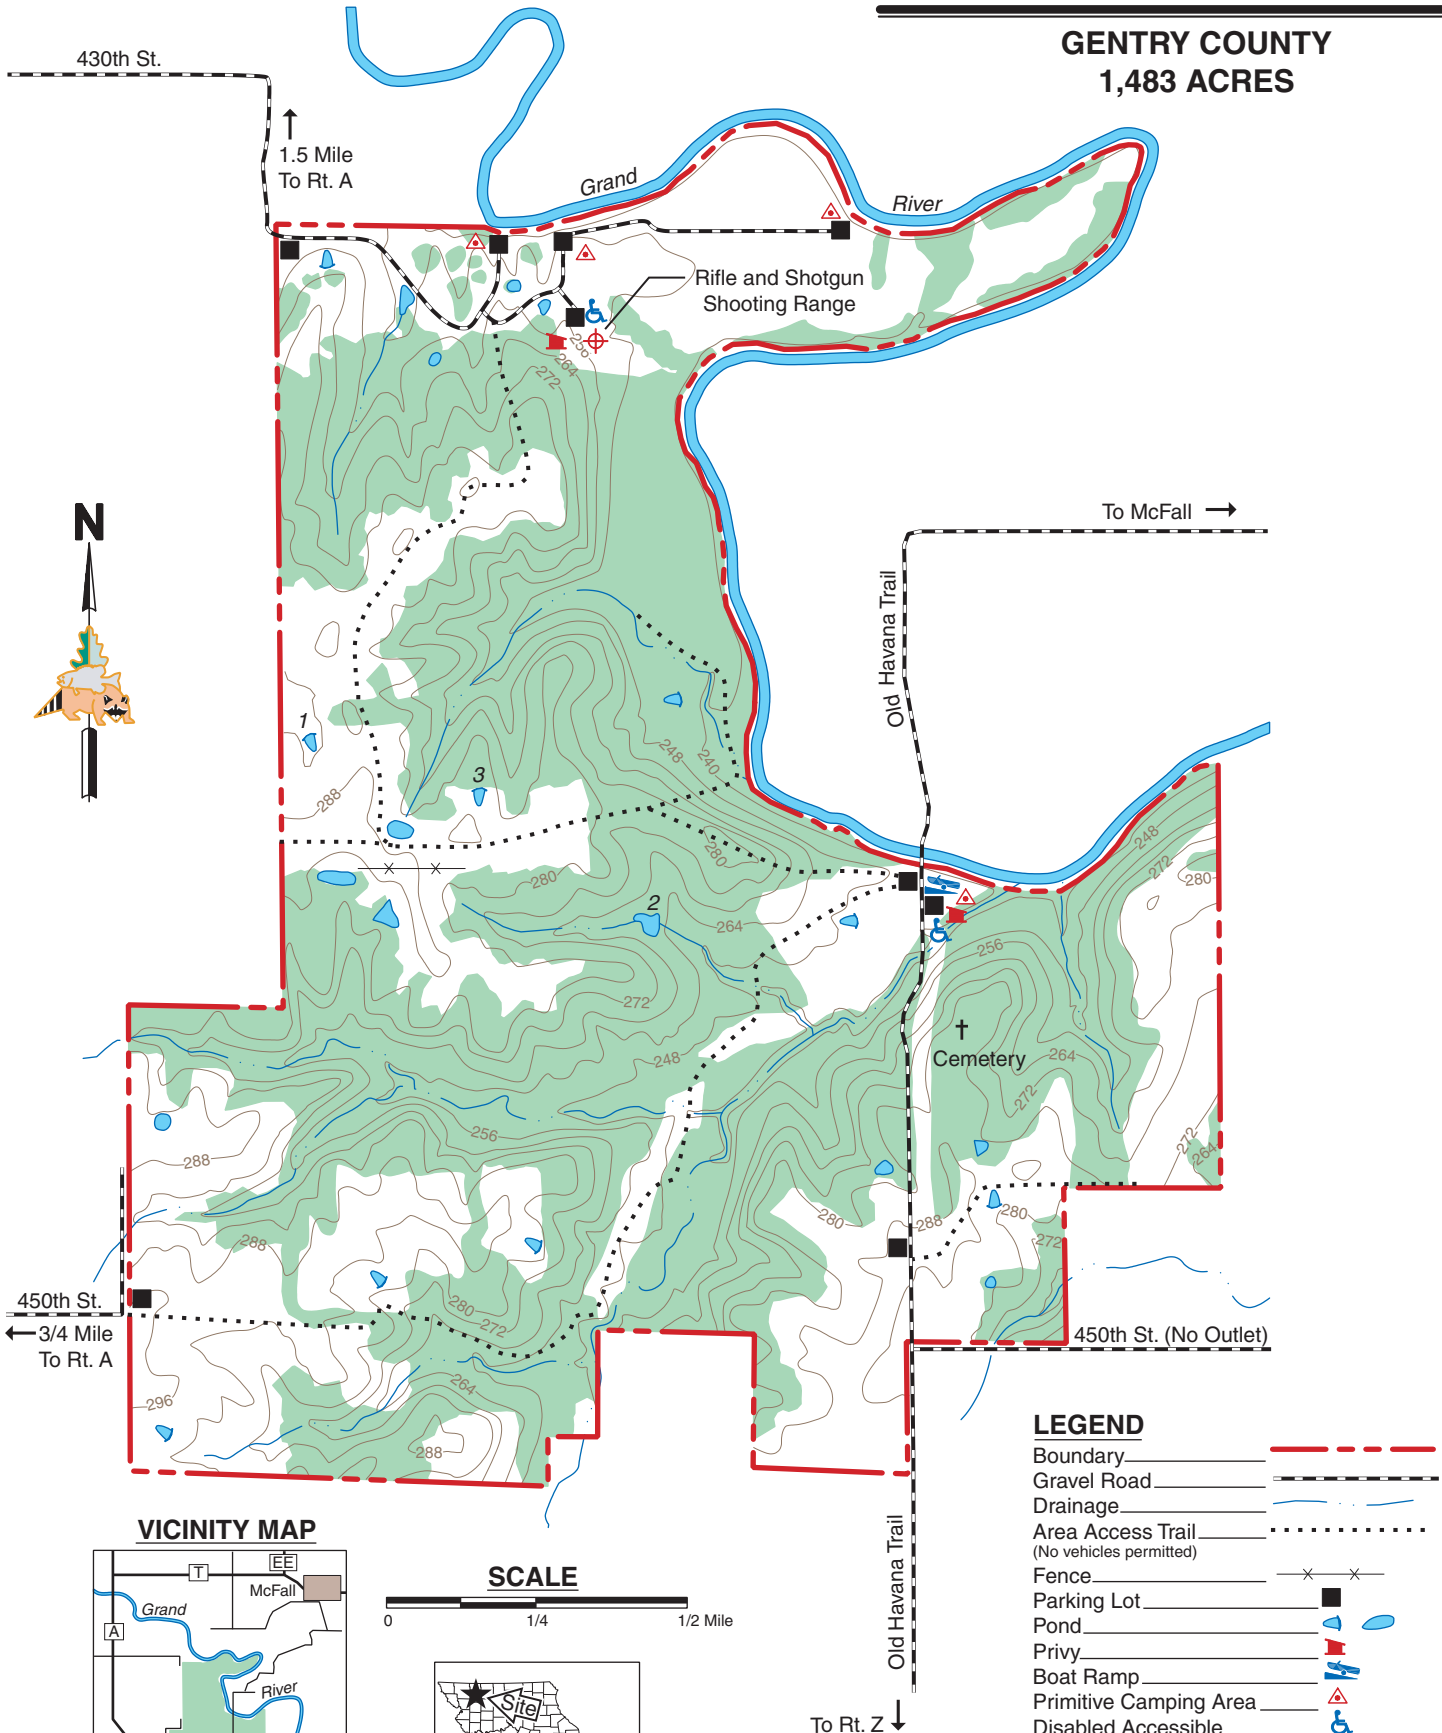

# ELAM BEND CONSERVATION AREA

GENTRY COUNTY  
1,483 ACRES

## LEGEND

- Boundary
- Gravel Road
- Drainage
- Area Access Trail (No vehicles permitted)
- Fence
- Parking Lot
- Pond
- Privy
- Boat Ramp
- Primitive Camping Area
- Disabled Accessible
- Forest
- Topography (Contour interval in meters)

## VICINITY MAP

## SCALE