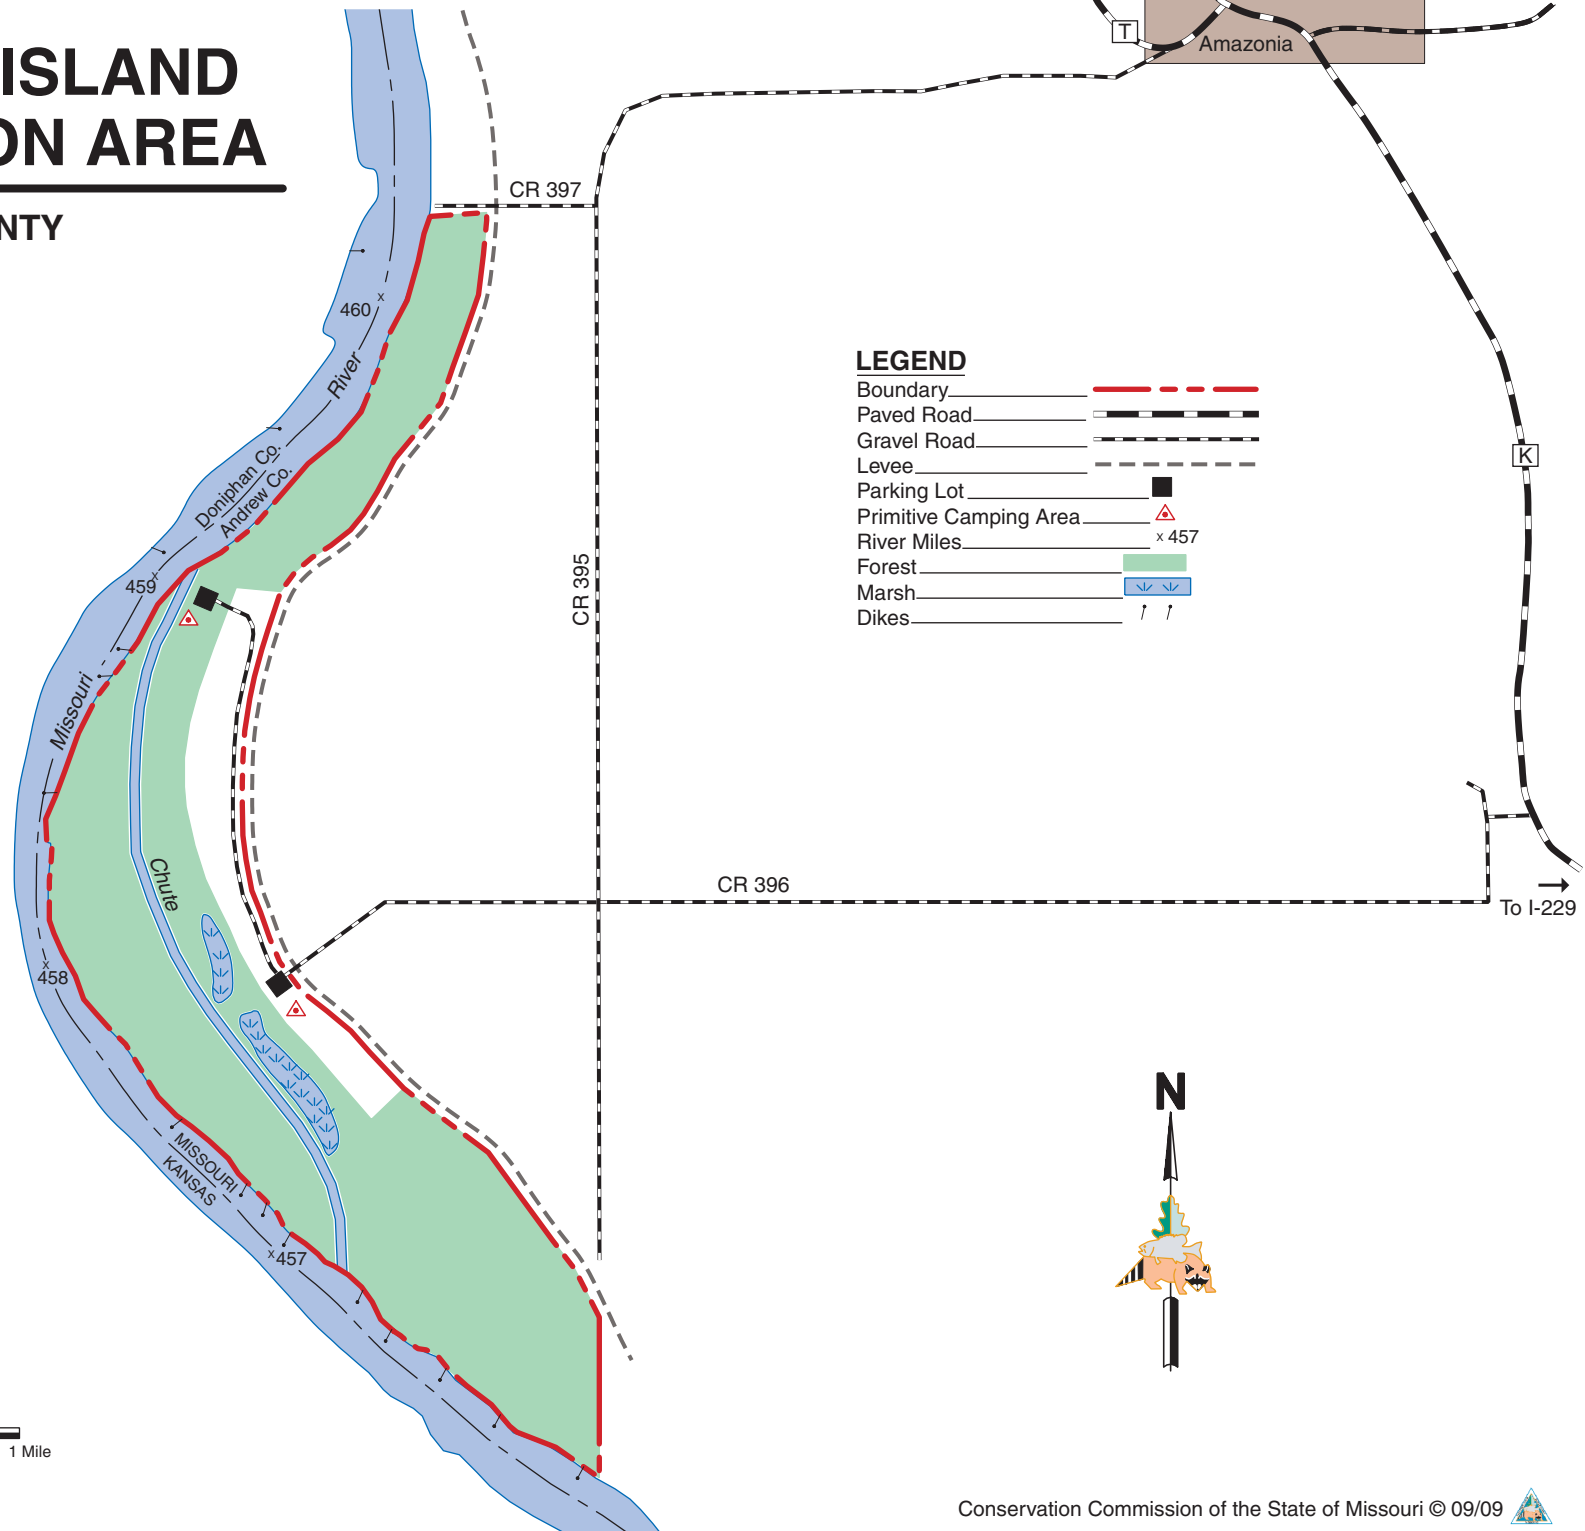

WORTHWINE ISLAND CONSERVATION AREA

ANDREW COUNTY
584 ACRES

VICINITY MAP

KEY MAP

SCALE

LEGEND

- Boundary
- Paved Road
- Gravel Road
- Levee
- Parking Lot
- Primitive Camping Area
- River Miles x 457
- Forest
- Marsh
- Dikes