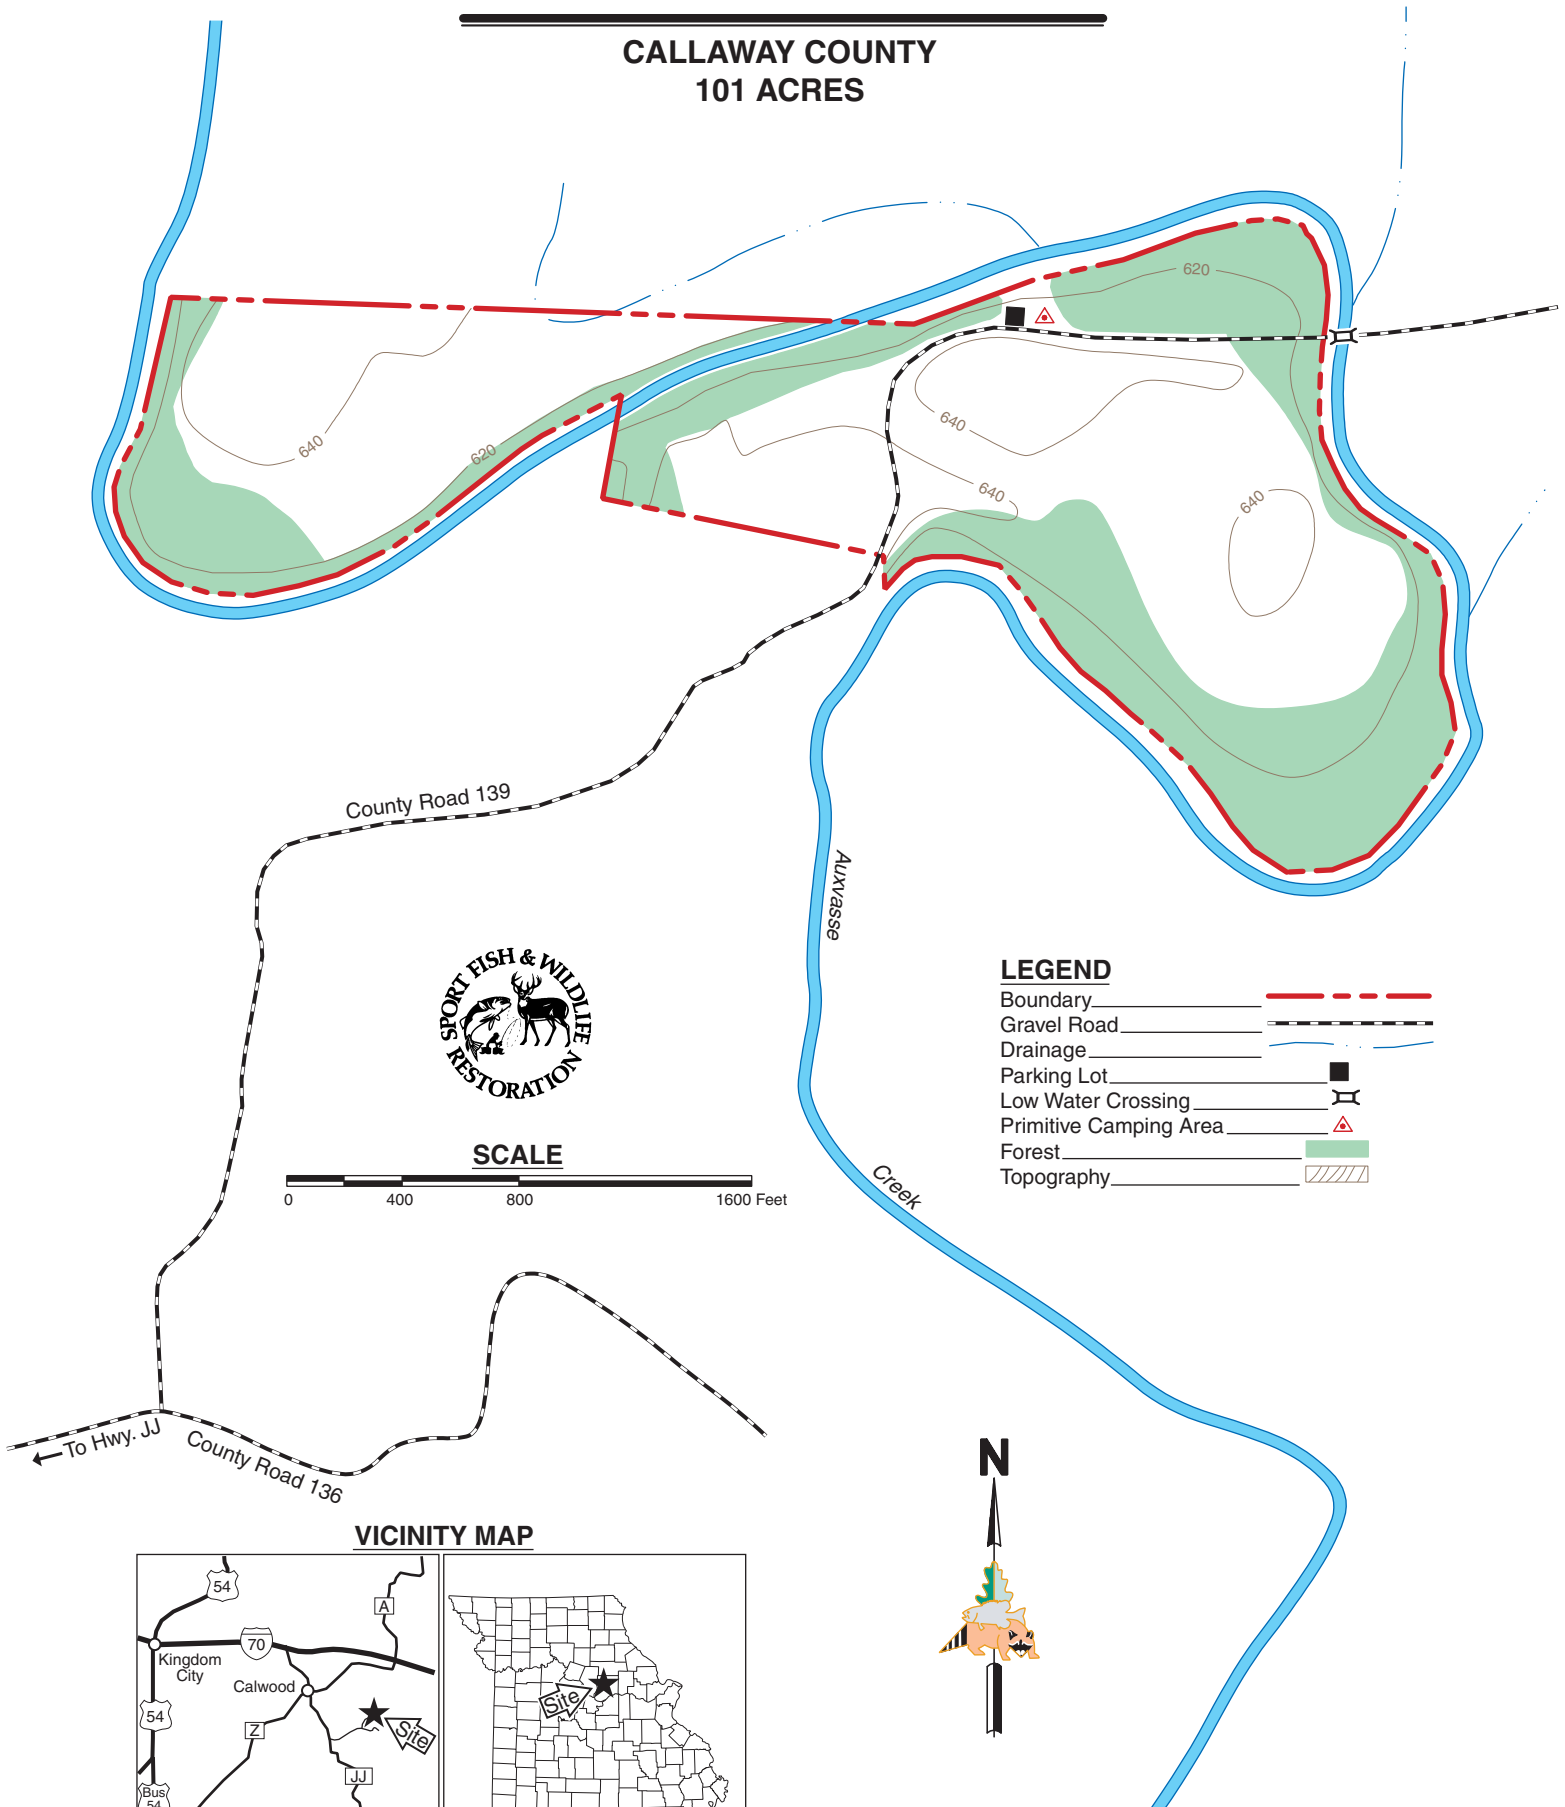

MOORES MILL ACCESS

CALLAWAY COUNTY
101 ACRES

SCALE

0 400 800 1600 Feet

LEGEND

- Boundary
- Gravel Road
- Drainage
- Parking Lot
- Low Water Crossing
- Primitive Camping Area
- Forest
- Topography

VICINITY MAP