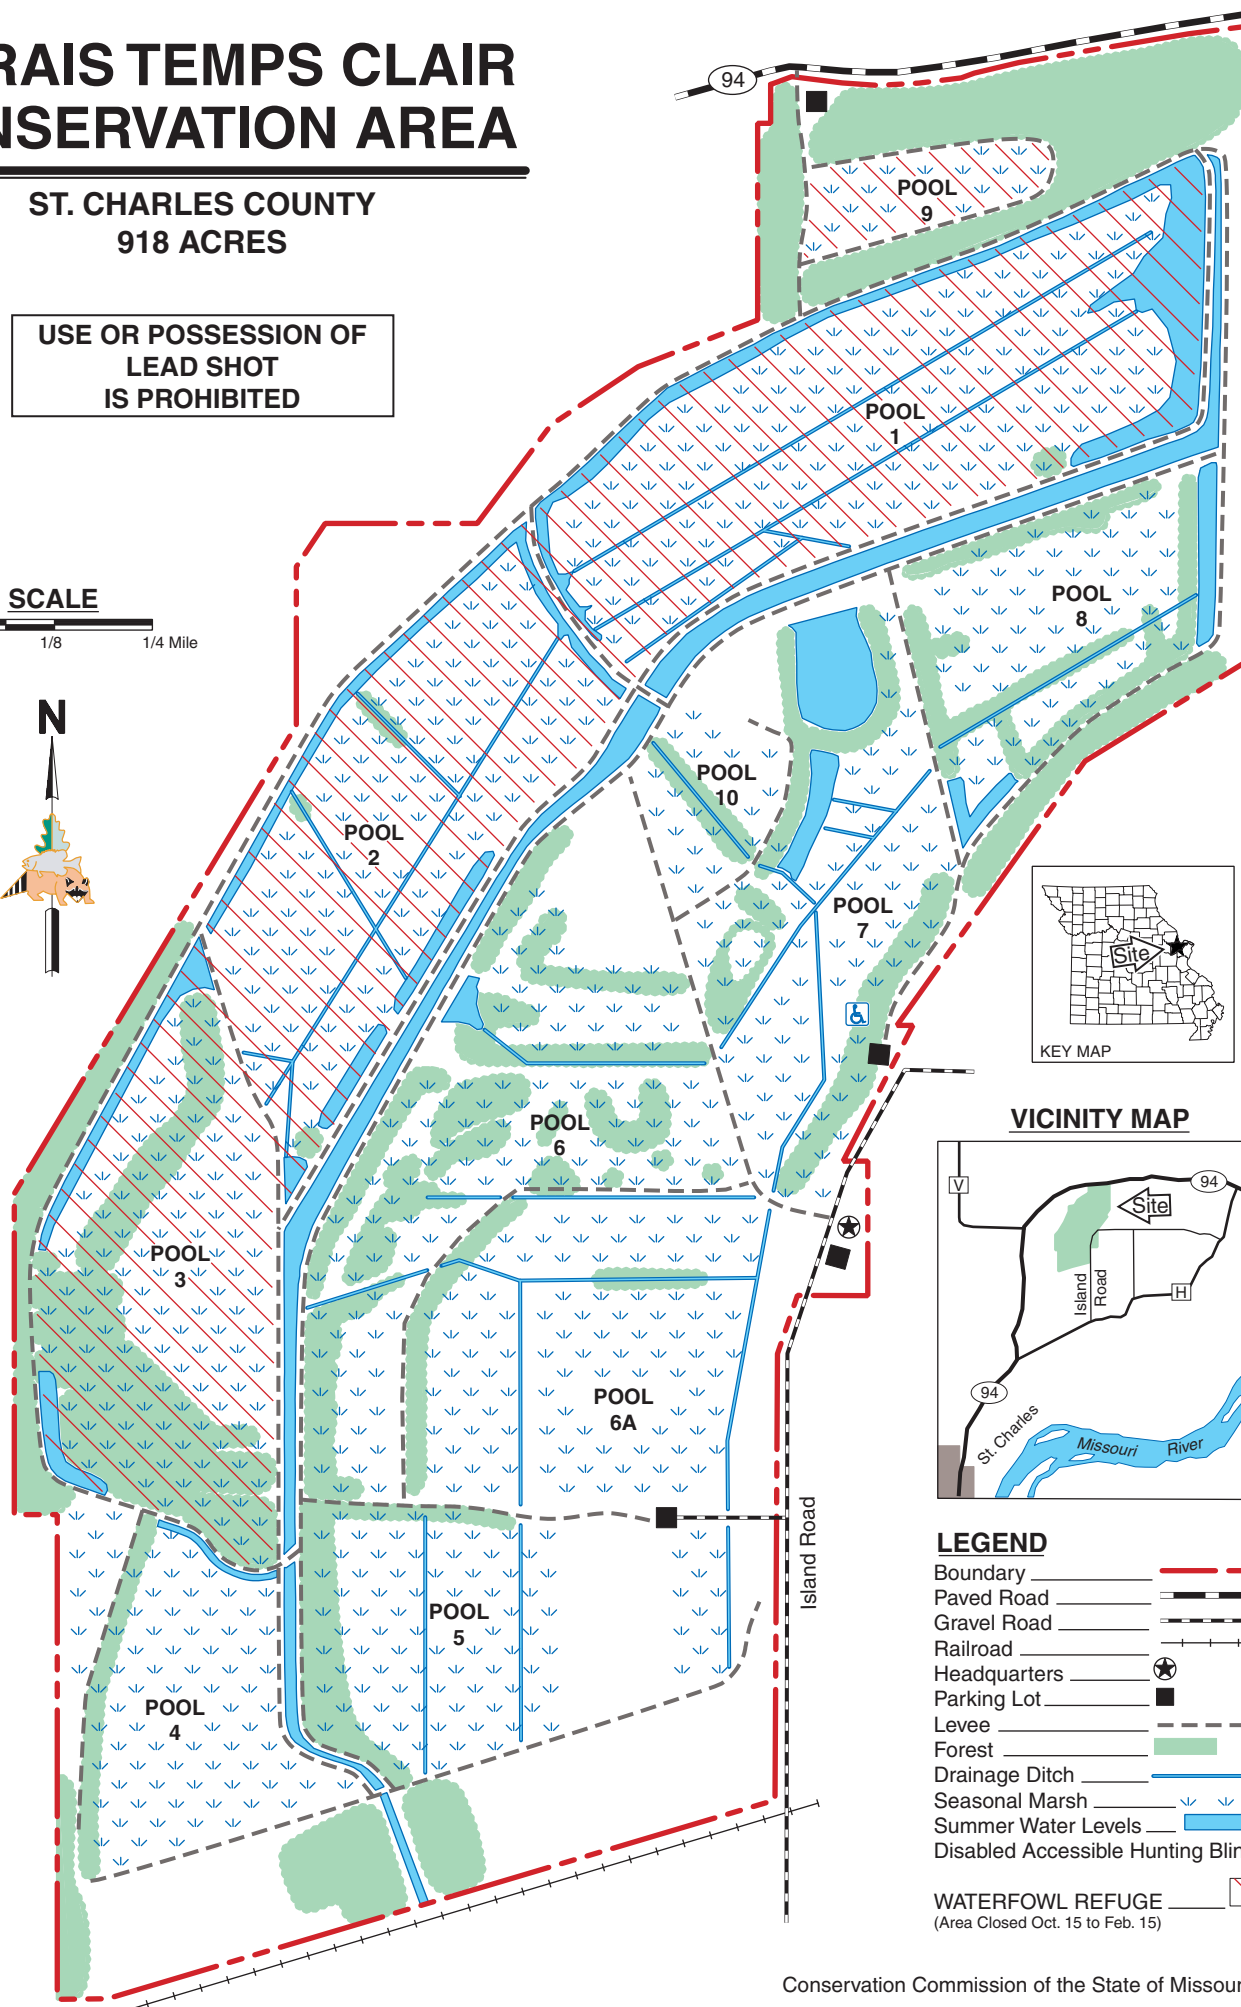

MARAIS TEMPS CLAIR CONSERVATION AREA

ST. CHARLES COUNTY
918 ACRES

USE OR POSSESSION OF
LEAD SHOT
IS PROHIBITED

SCALE

VICINITY MAP

LEGEND

- Boundary
- Paved Road
- Gravel Road
- Railroad
- Headquarters
- Parking Lot
- Levee
- Forest
- Drainage Ditch
- Seasonal Marsh
- Summer Water Levels
- Disabled Accessible Hunting Blind

WATERFOWL REFUGE
(Area Closed Oct. 15 to Feb. 15)