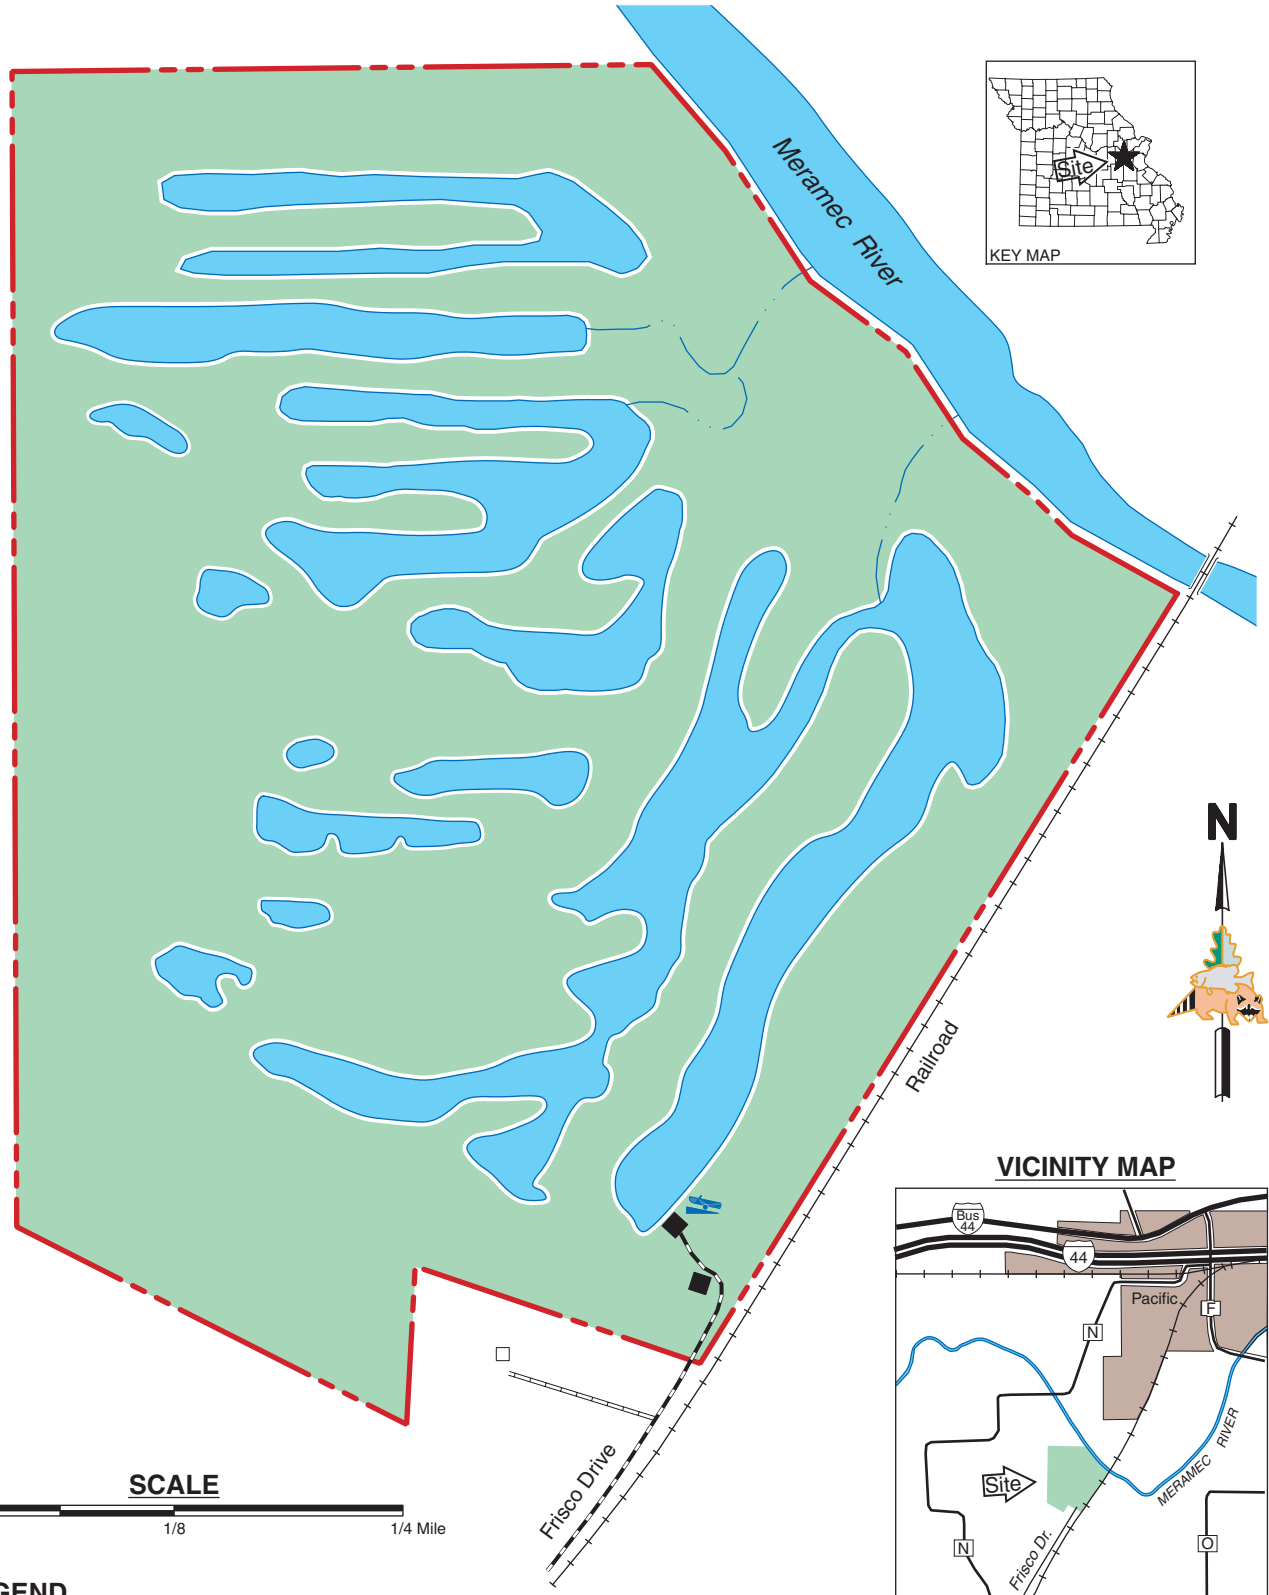

CATAWISSA CONSERVATION AREA

FRANKLIN COUNTY
199 ACRES

LEGEND

- Boundary
- Gravel Road
- Drainage
- Parking Lot
- Boat Ramp
- Forest

VICINITY MAP