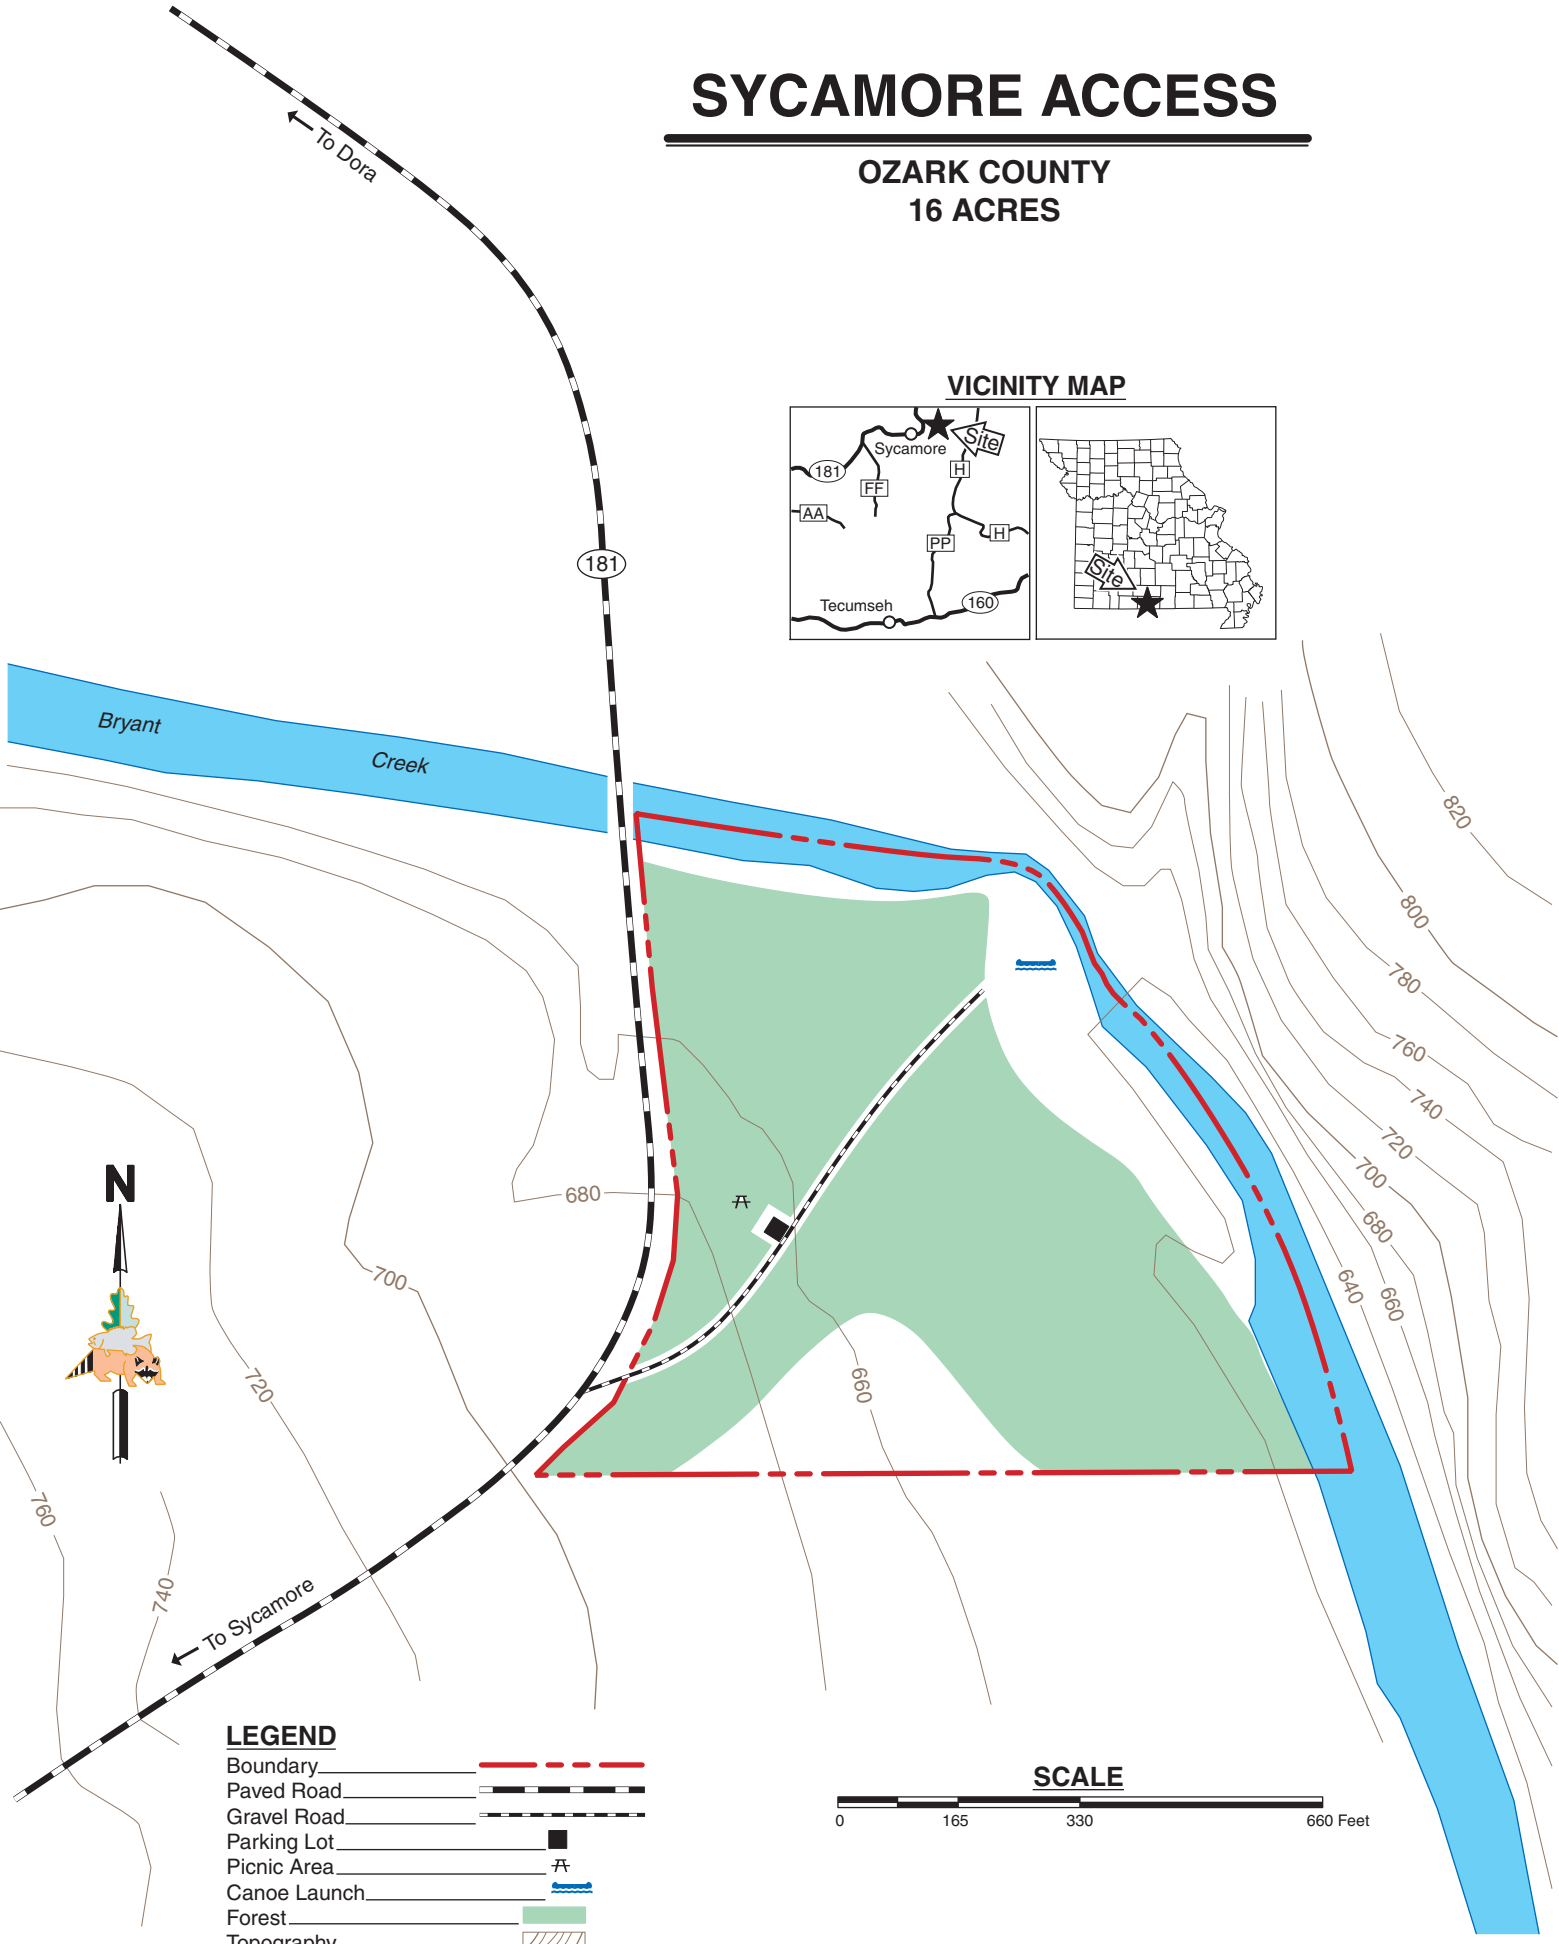

SYCAMORE ACCESS

OZARK COUNTY
16 ACRES

VICINITY MAP

LEGEND

- Boundary
- Paved Road
- Gravel Road
- Parking Lot
- Picnic Area
- Canoe Launch
- Forest
- Topography

SCALE