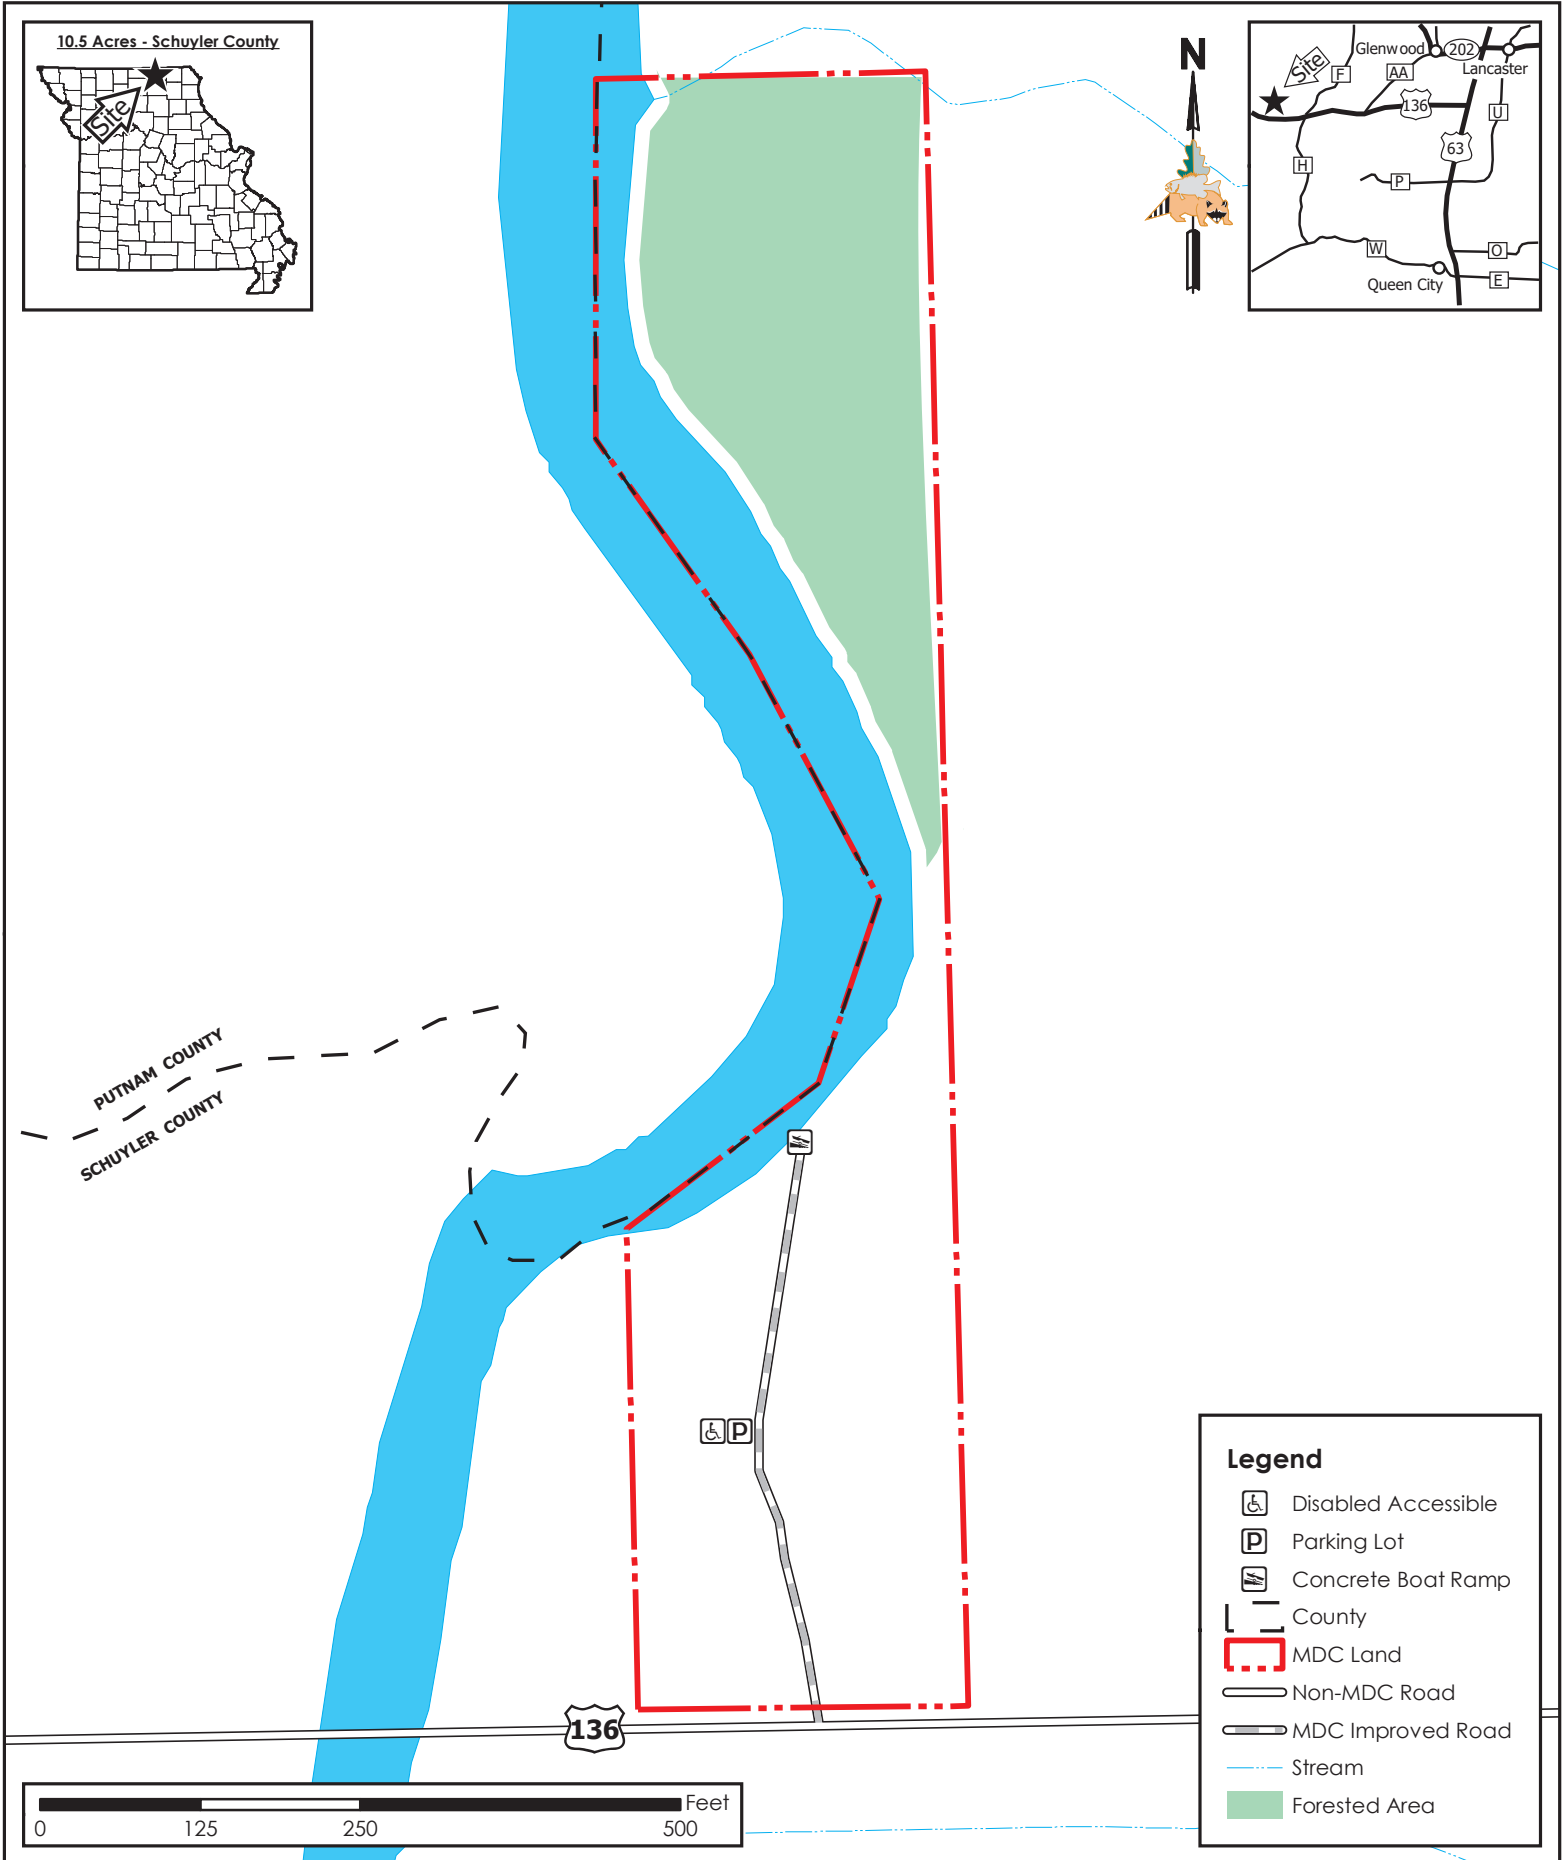

Archangel Access

Conservation Commission of the State of Missouri ©

Last Updated - 4/1/2019

Legend

- Disabled Accessible
- Parking Lot
- Concrete Boat Ramp
- County
- MDC Land
- Non-MDC Road
- MDC Improved Road
- Stream
- Forested Area

MAP DISCLAIMER: Although all data in this map have been compiled by the Missouri Department of Conservation, no warranty, expressed or implied, is made by the department as to the accuracy of the data and related materials. The act of distribution shall not constitute any such warranty, and no responsibility is assumed by the department in the use of these data or related materials.