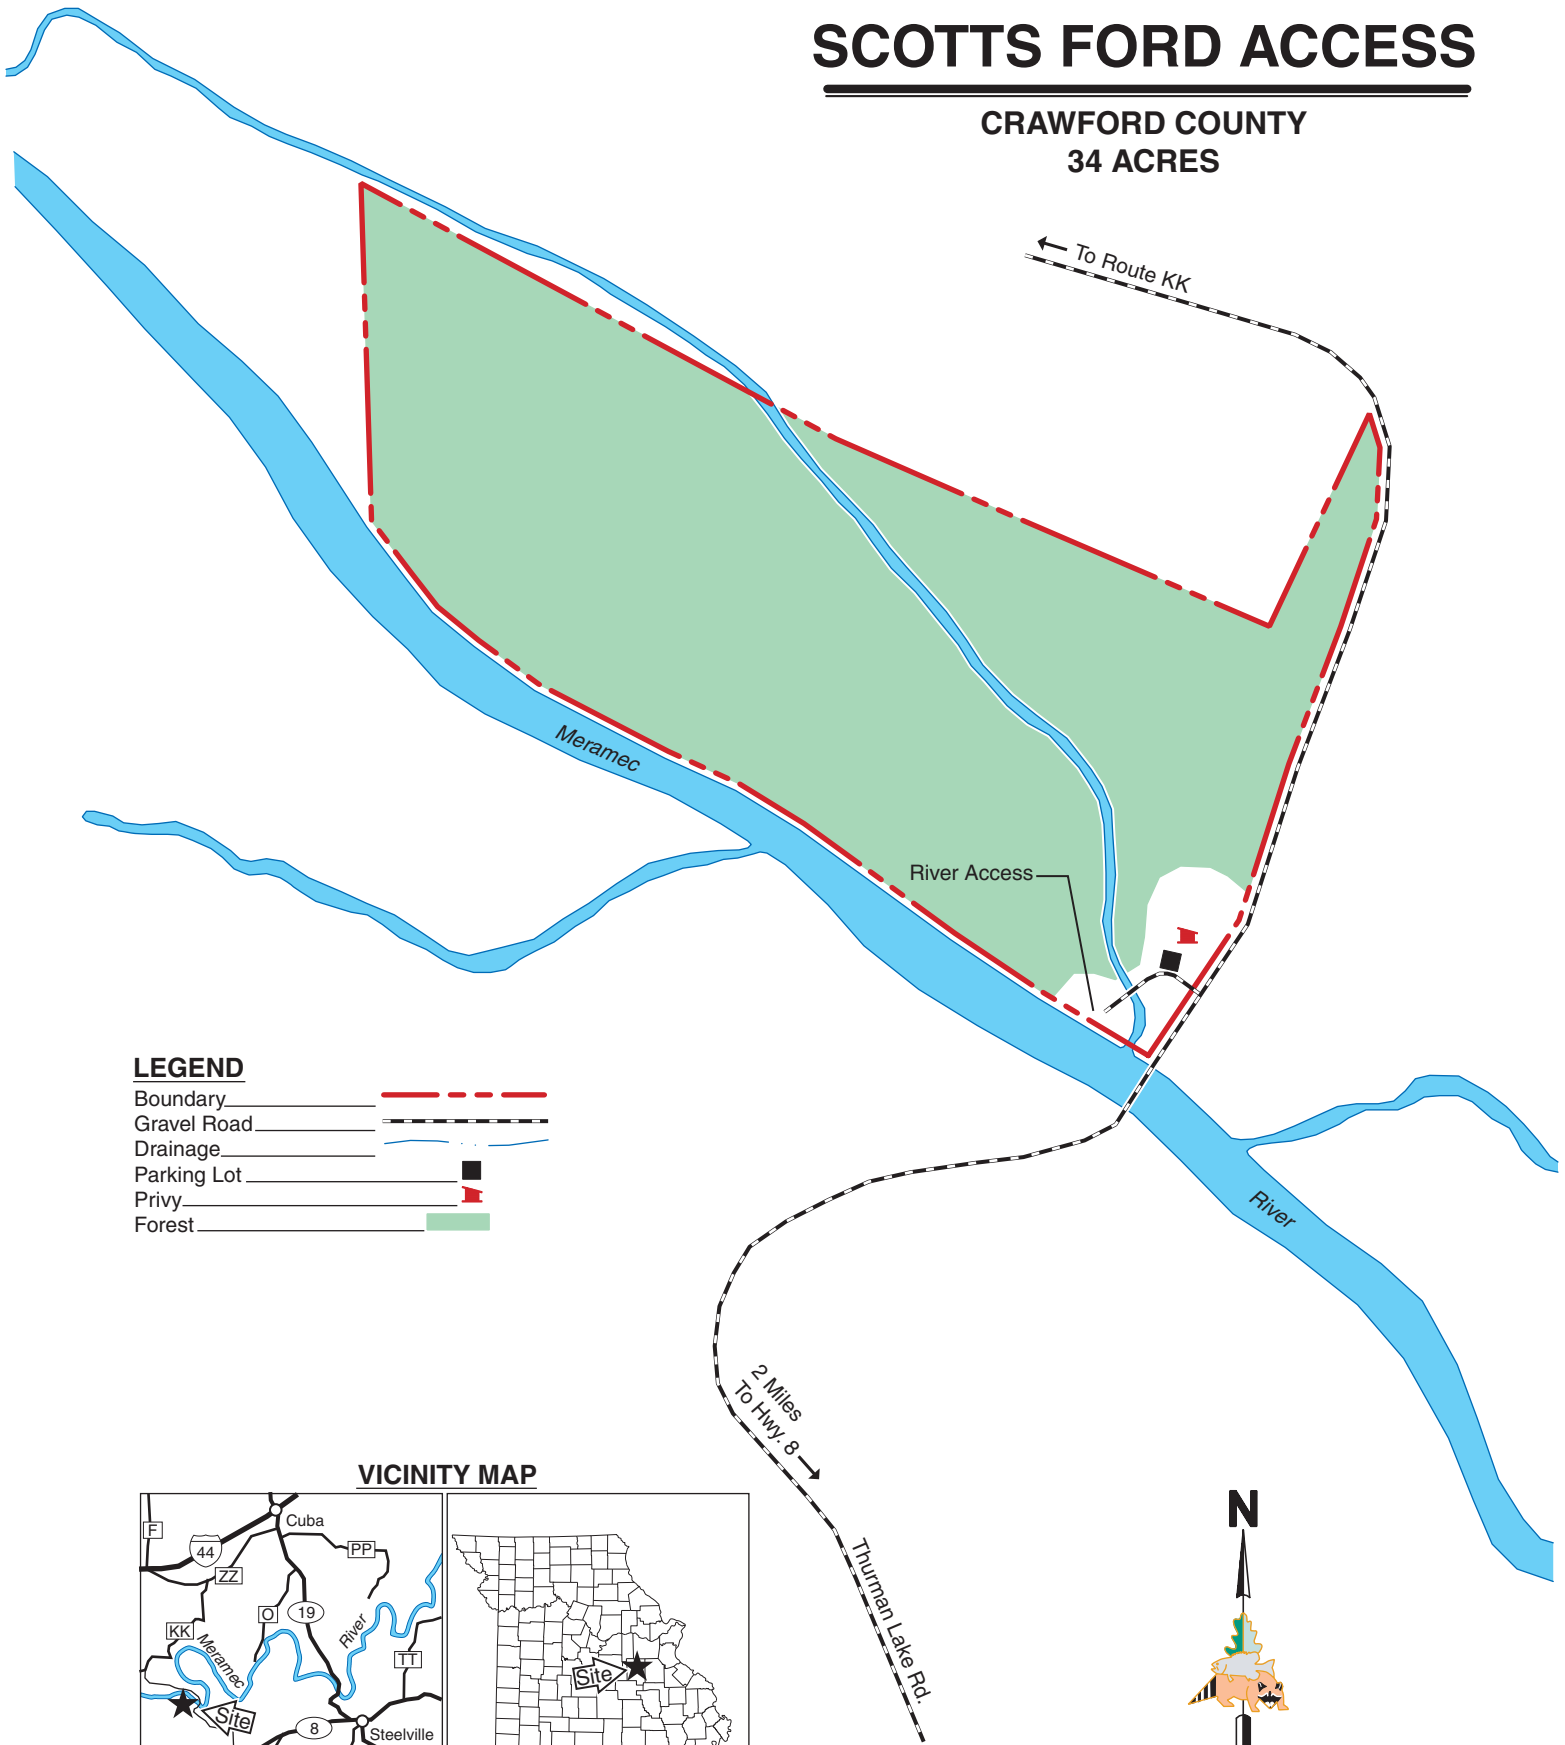

SCOTTS FORD ACCESS

CRAWFORD COUNTY
34 ACRES

LEGEND

- Boundary 
- Gravel Road 
- Drainage 
- Parking Lot 
- Privy 
- Forest 

VICINITY MAP

SCALE